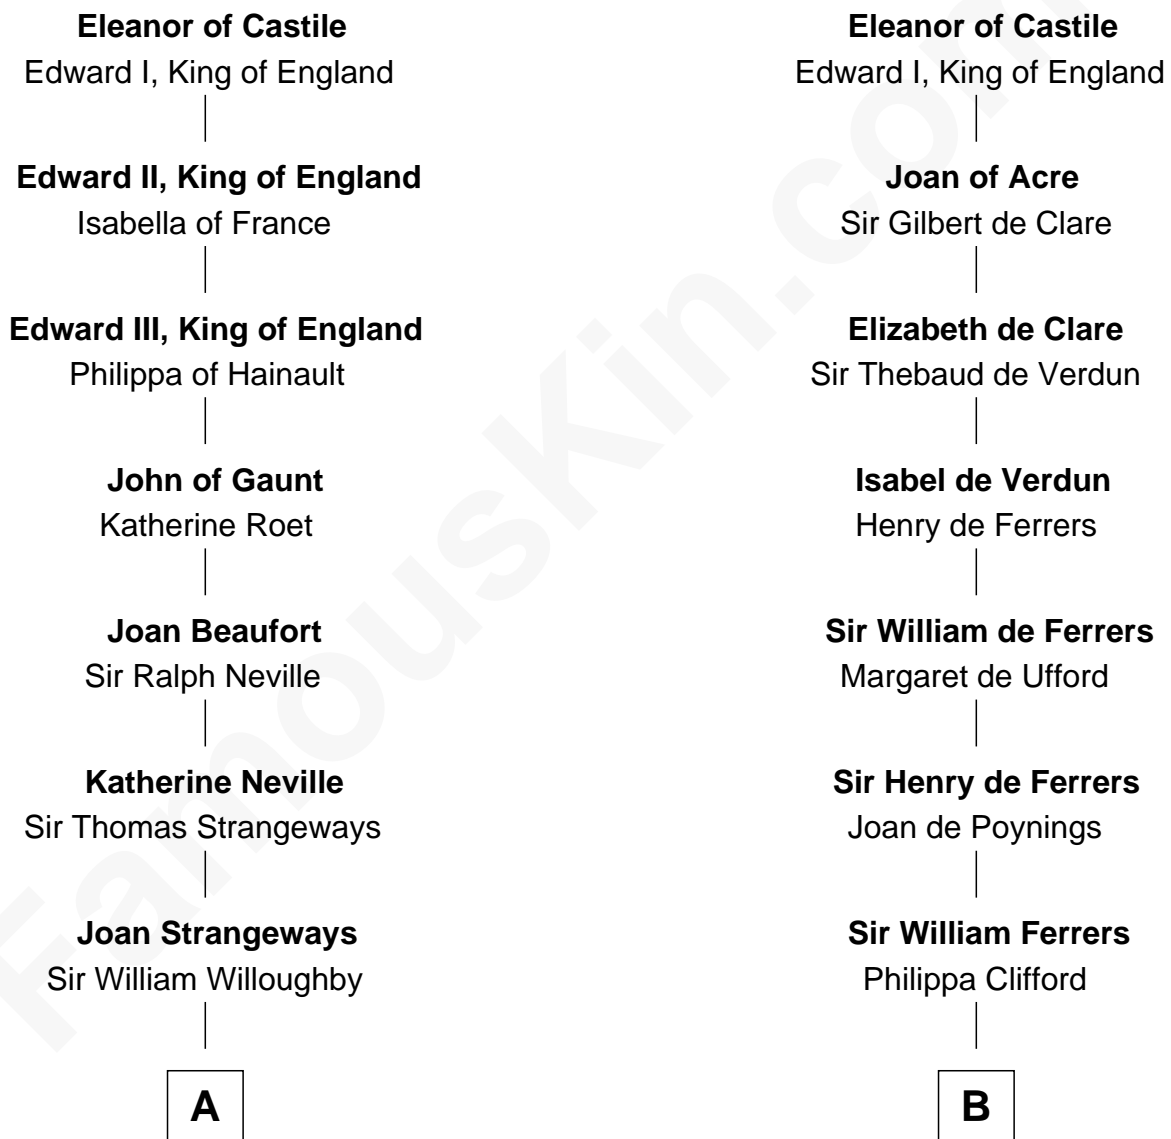

Ferdinand III, King of Castile

Joanna of Ponthieu