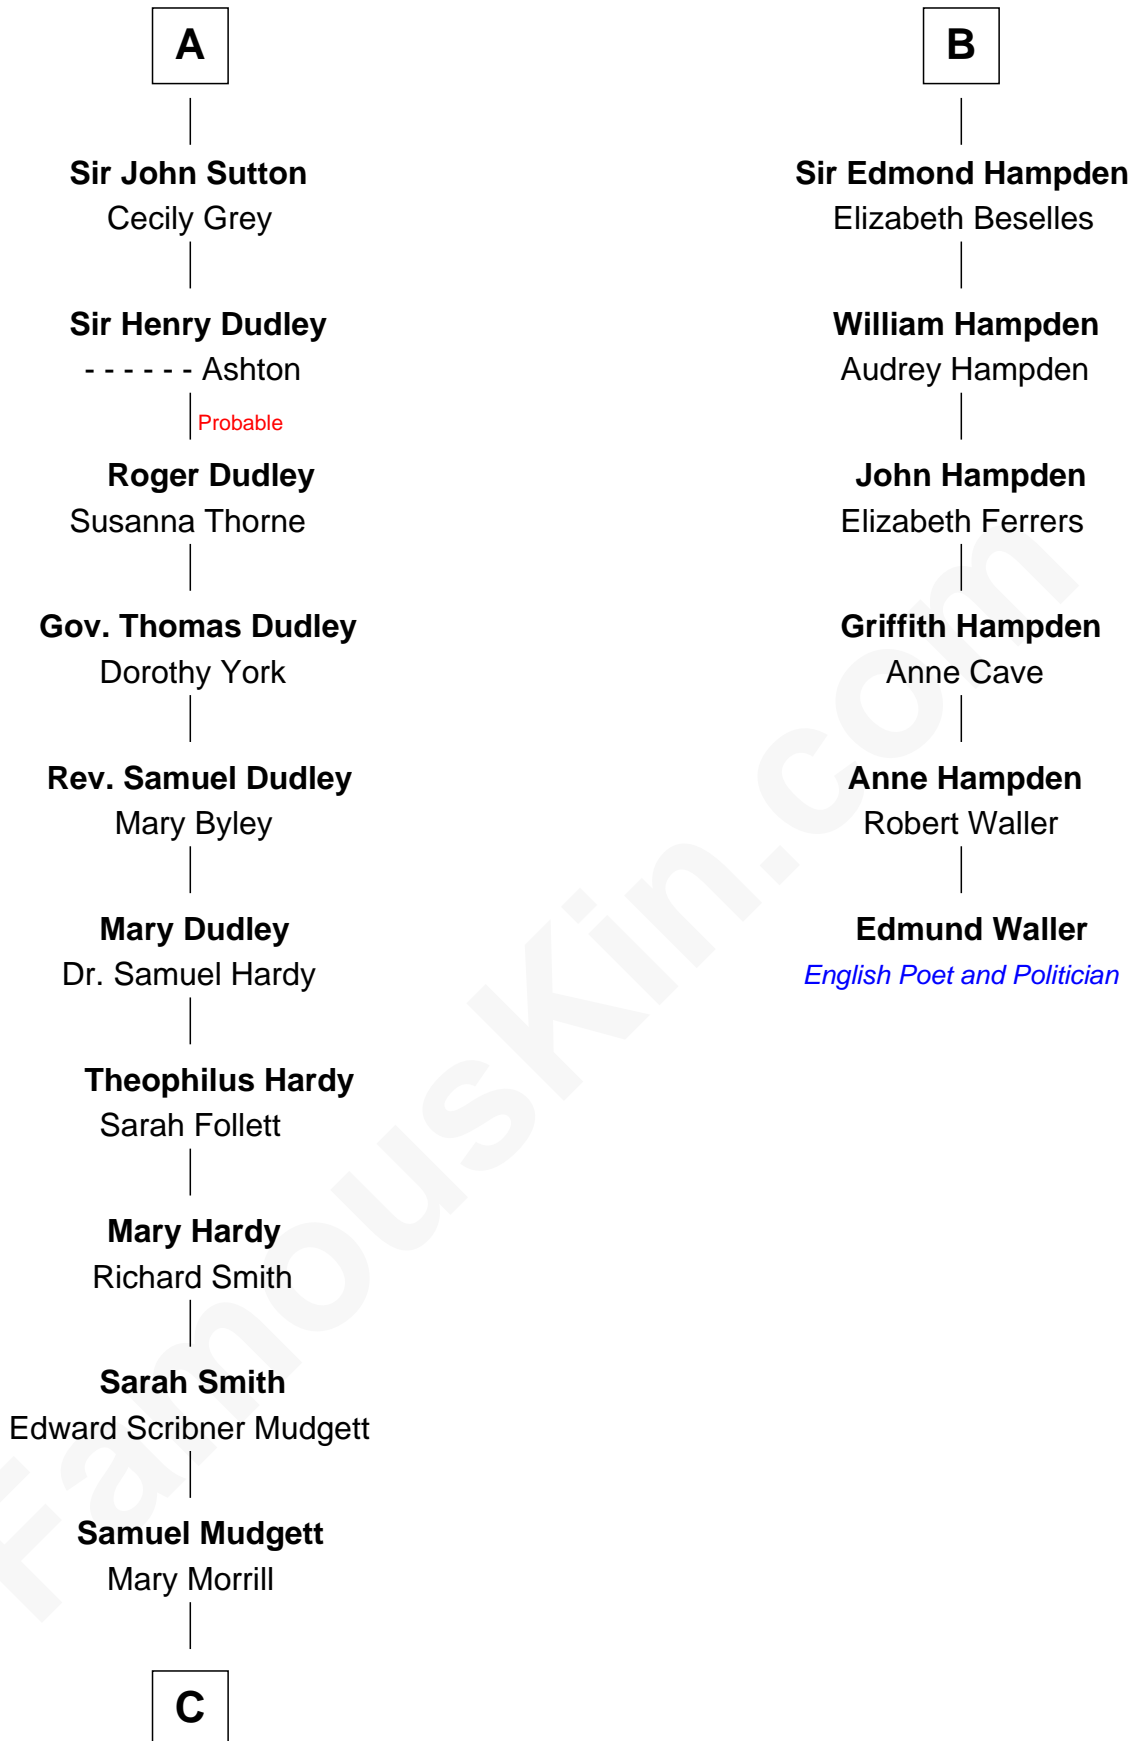

FamousKin.com Relationship Chart of

Dr. H. H. Holmes

Serial Killer aka "Devil in the White City"

12th cousin 7 times removed of

Edmund Waller

English Poet and Politician

Sir William de Ferrers

*with wife
Margaret de Quincy*

James de Bohun
Joan de Brewes

Sir John Berkeley
Elizabeth Betteshorne

Sir John de Bohun
Cecily Filoll

Elizabeth Berkeley
Sir John Sutton

Sir John Bohun
Alice - - - - -

Sir Edmund Sutton
Joyce Tiptoft

Beatrice Bohun
Sir Stephen Popham

Sir Edward Sutton
Cecily Willoughby

Margery Popham
Thomas Hampden

A

B

C

—
Scribner Mudgett

Nancy Prescott

—
Levi Horton Mudgett