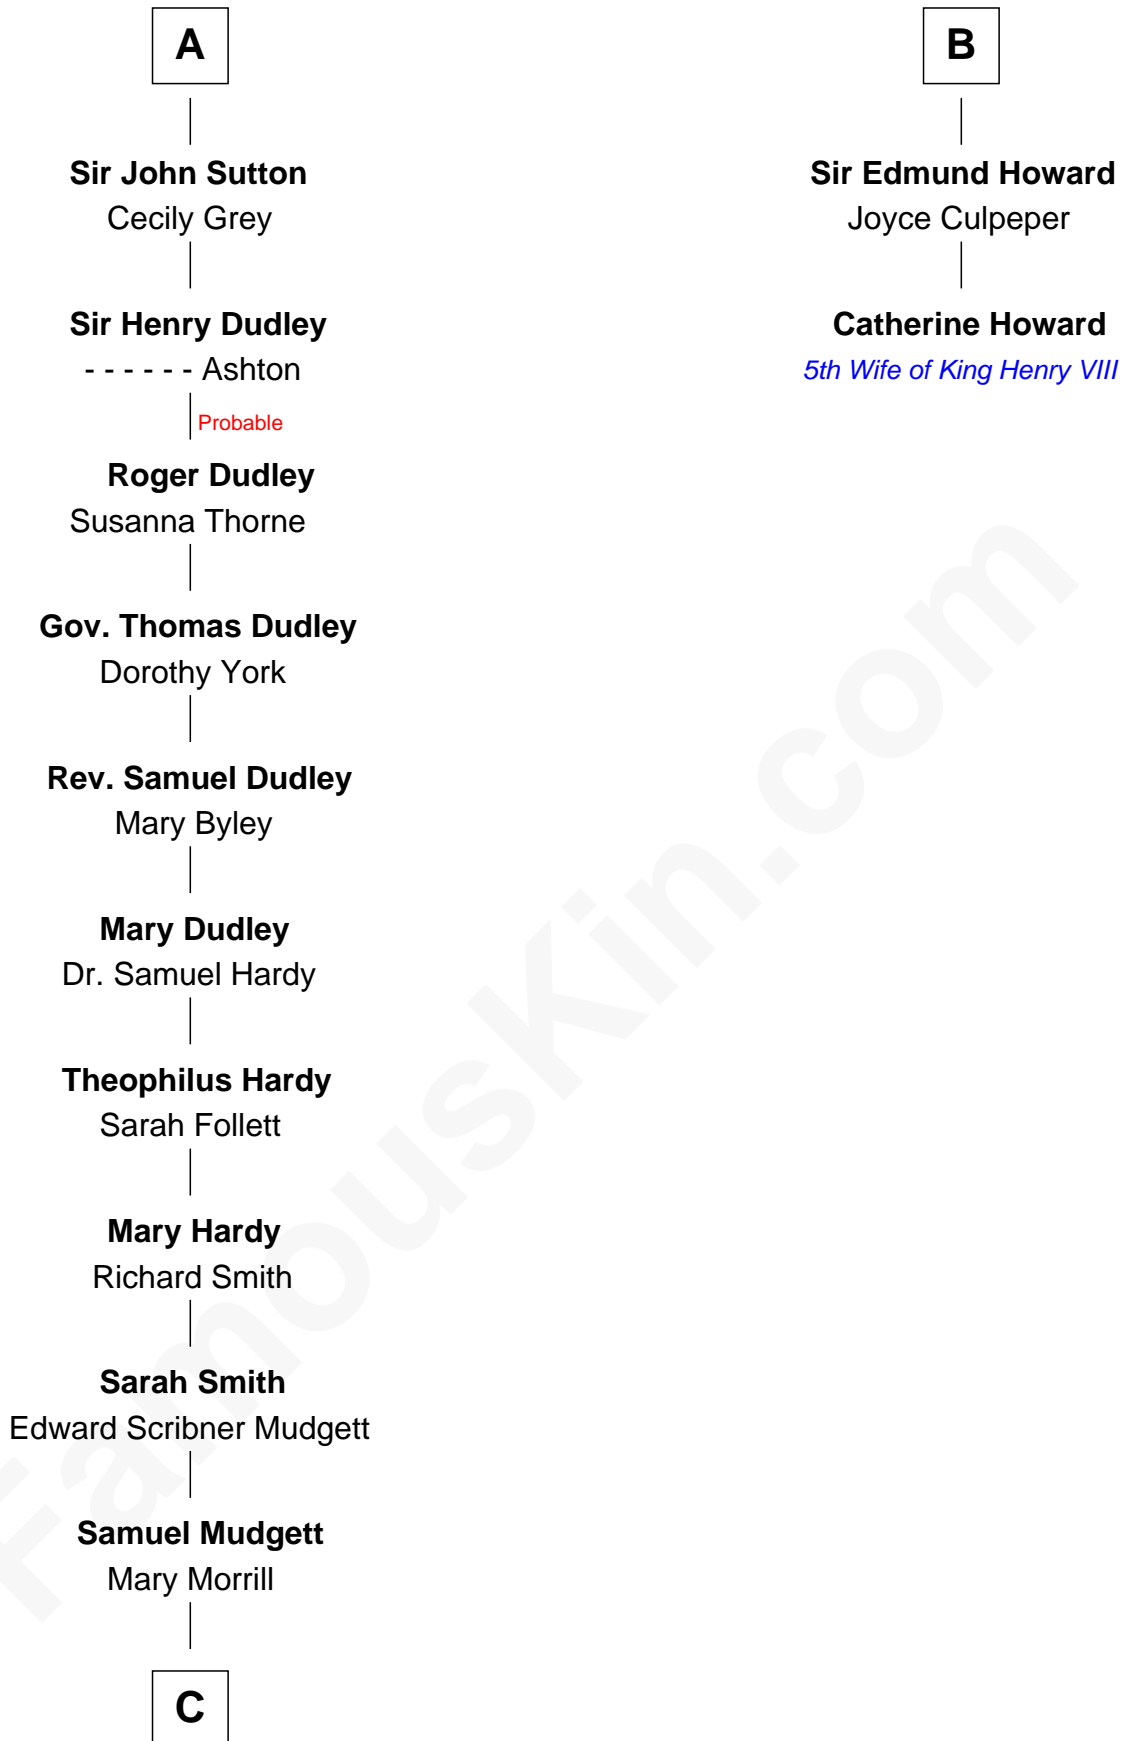

FamousKin.com Relationship Chart of

Dr. H. H. Holmes

Serial Killer aka "Devil in the White City"

8th cousin 11 times removed of

Catherine Howard

5th Wife of King Henry VIII

C

—
Scribner Mudgett

Nancy Prescott

—
Levi Horton Mudgett

Theodate Page Price

—
Dr. H. H. Holmes

Serial Killer Dr. H. H. Holmes

FamousKin.com