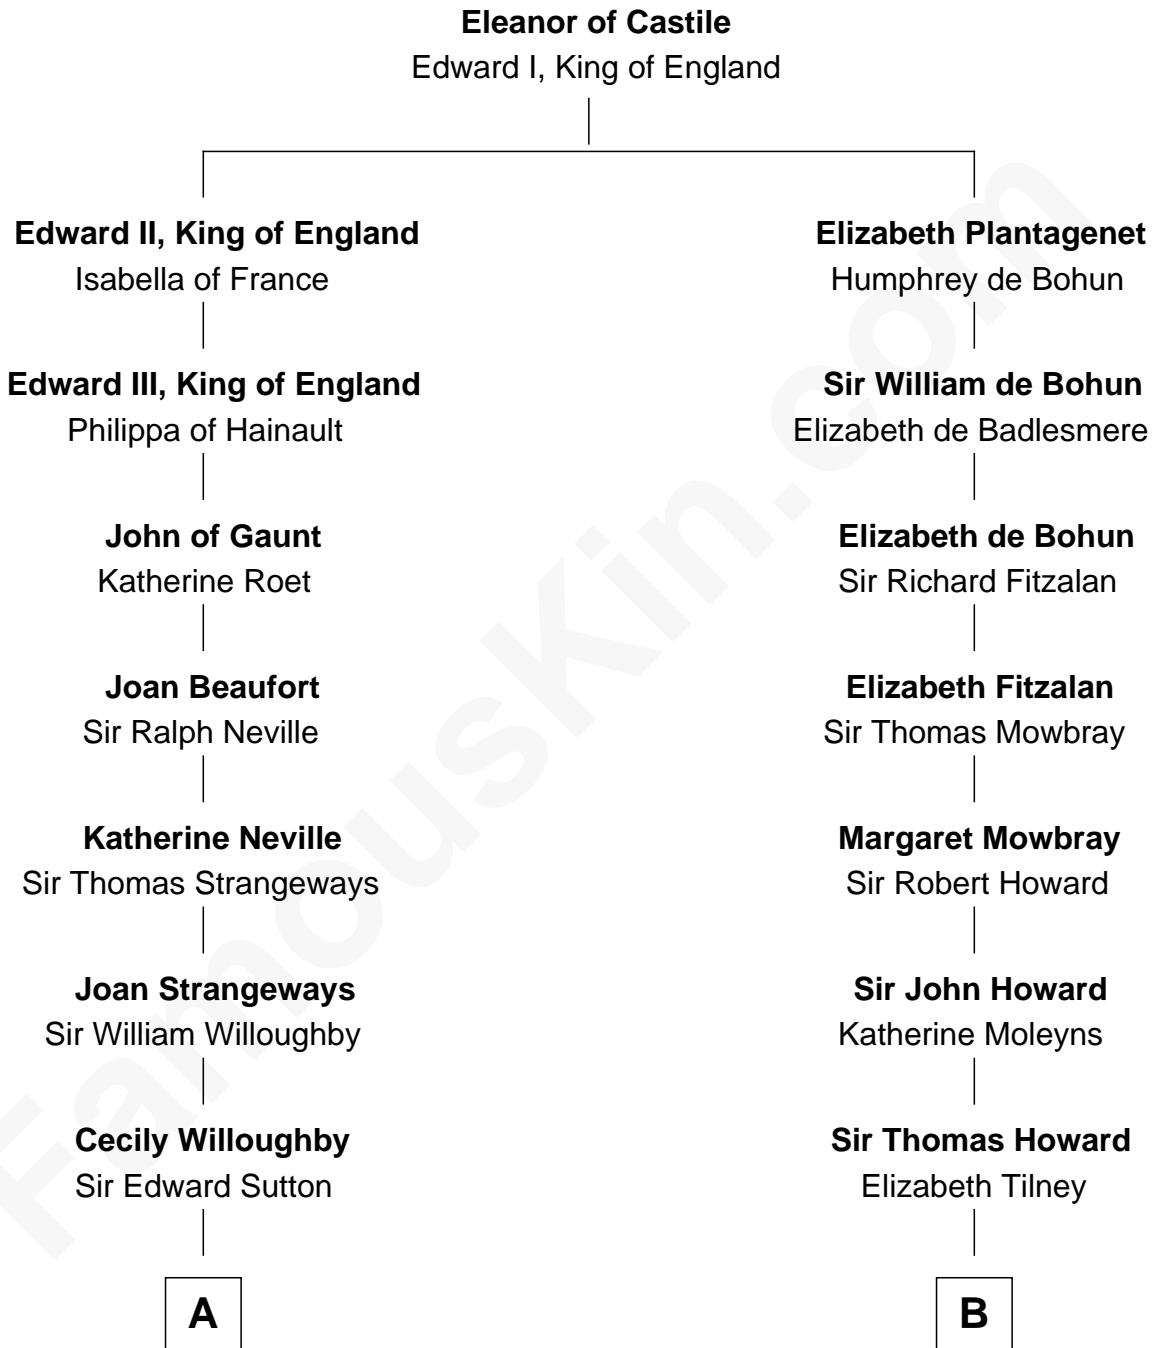

FamousKin.com Relationship Chart of

Dr. H. H. Holmes

Serial Killer aka "Devil in the White City"

8th cousin 11 times removed of

Catherine Howard

5th Wife of King Henry VIII

C

—
Scribner Mudgett

Nancy Prescott

—
Levi Horton Mudgett

Theodate Page Price

—
Dr. H. H. Holmes

Serial Killer Dr. H. H. Holmes

FamousKin.com