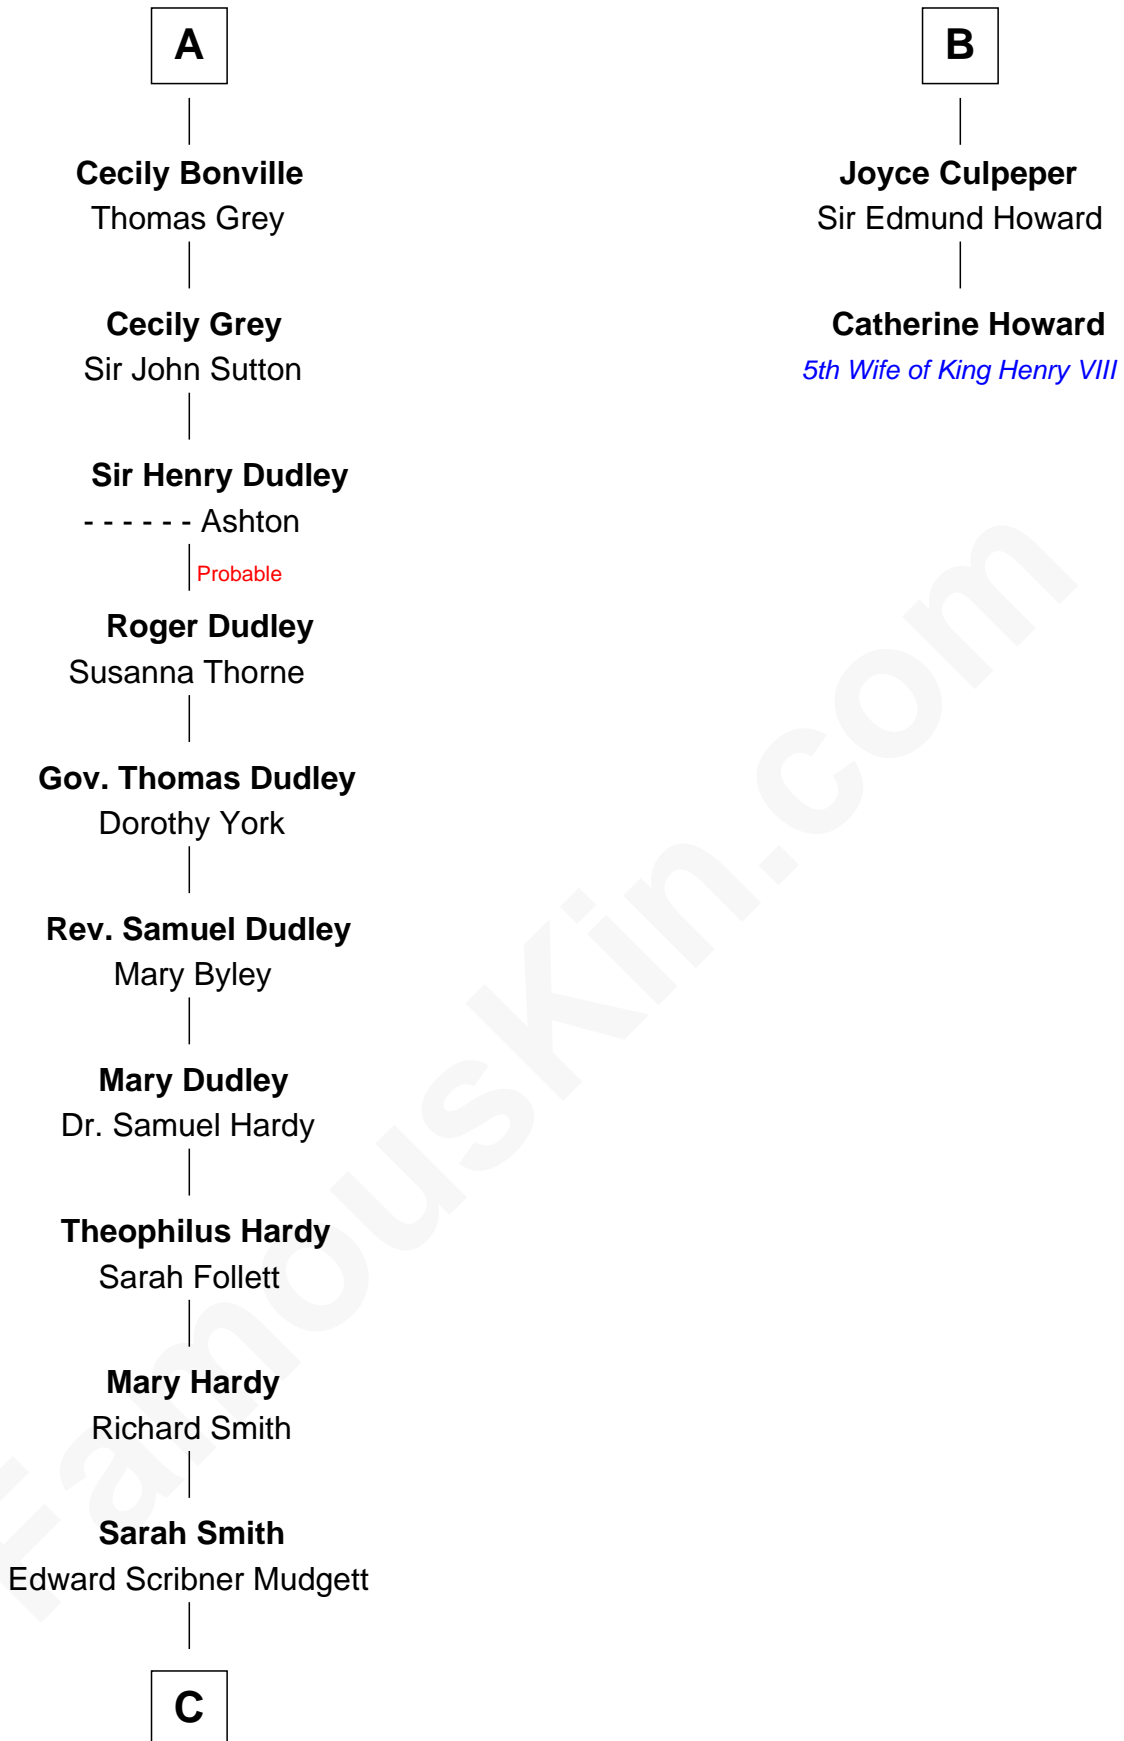

# FamousKin.com Relationship Chart of

**Dr. H. H. Holmes**

*Serial Killer aka "Devil in the White City"*

8th cousin 12 times removed of

**Catherine Howard**

*5th Wife of King Henry VIII*

**Sir Gilbert de Clare**

Sir Reynold Grey

**Margaret Grey**

Sir William Bonville

**William Bonville**

Elizabeth Harington

**William Bonville**

Katherine Neville

**A**

**Sir William Ferrers**

Philippa Clifford

**Elizabeth Ferrers**

Sir William Culpeper

**Sir Richard Culpeper**

Isabel Worsley

**B**

**C**

—  
**Samuel Mudgett**

Mary Morrill

—  
**Scribner Mudgett**

Nancy Prescott

—  
**Levi Horton Mudgett**

Theodate Page Price

—  
**Dr. H. H. Holmes**

*Serial Killer Dr. H. H. Holmes*