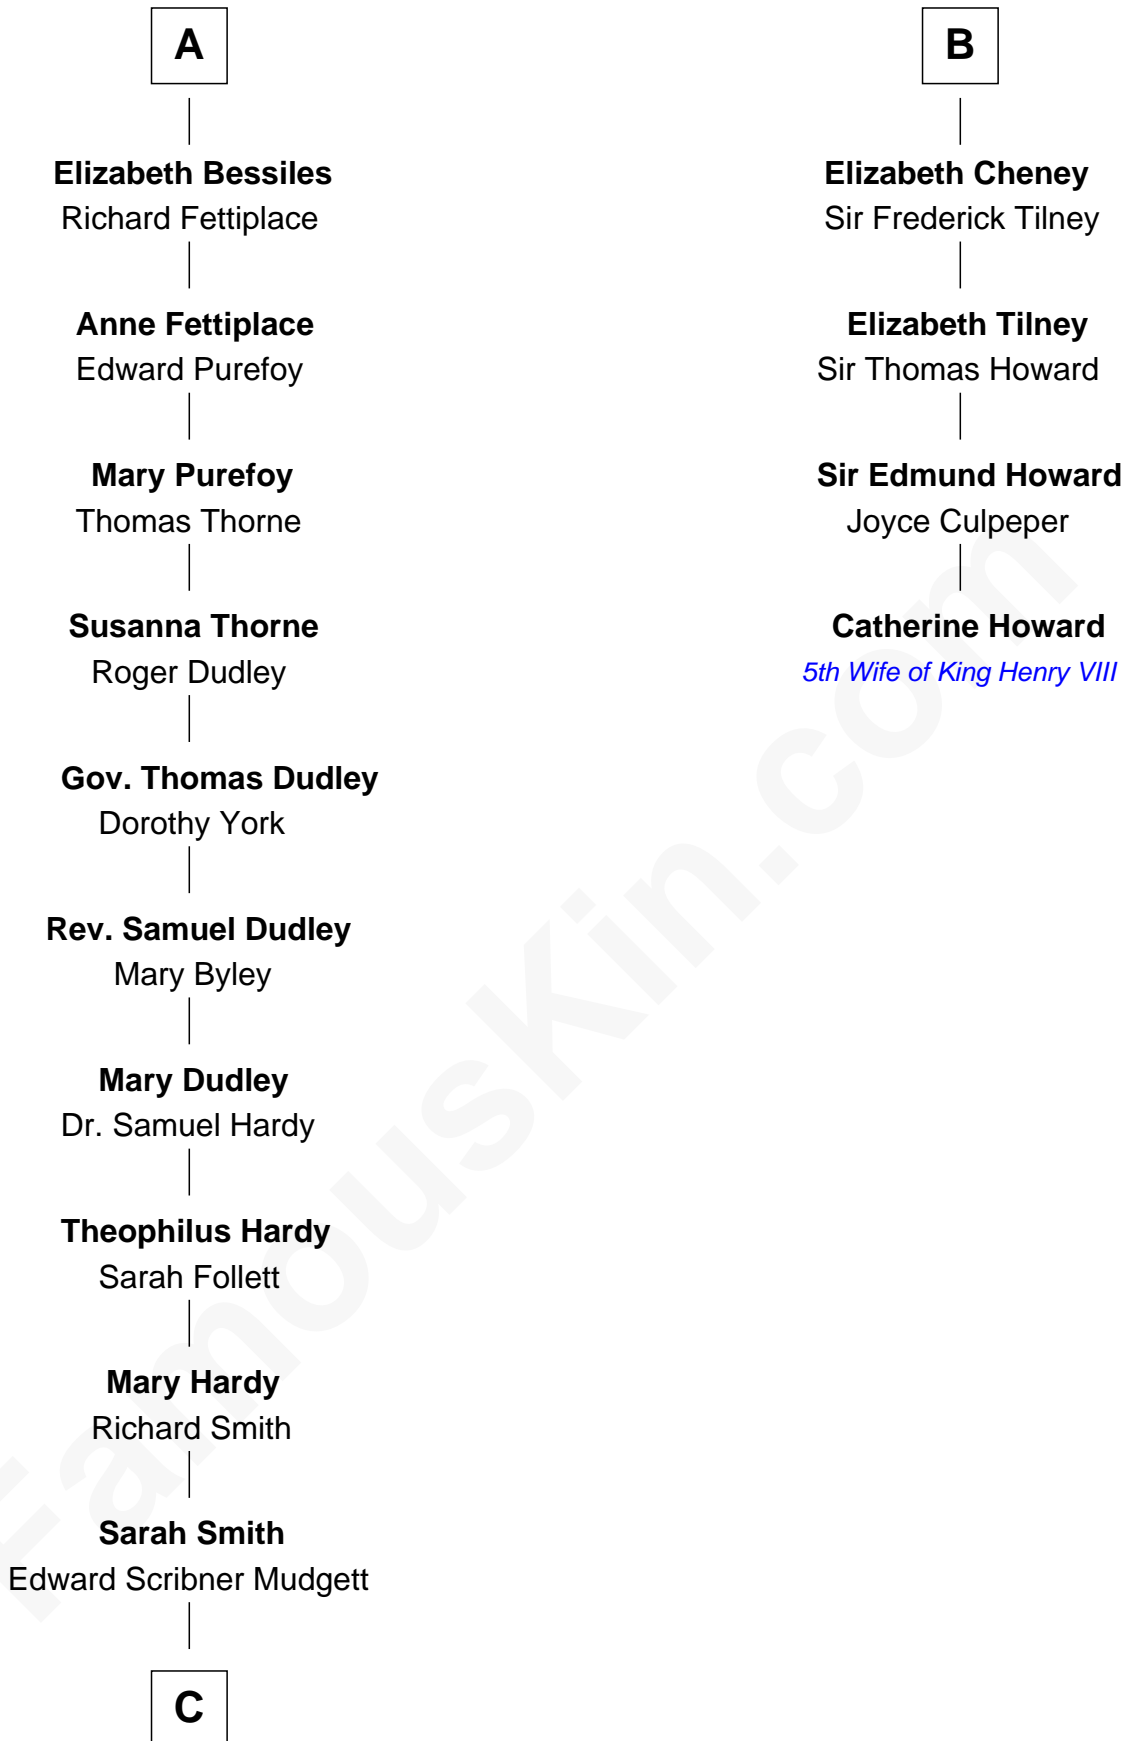

FamousKin.com Relationship Chart of

Dr. H. H. Holmes

Serial Killer aka "Devil in the White City"

10th cousin 10 times removed of

Catherine Howard

5th Wife of King Henry VIII

C

—
Samuel Mudgett

Mary Morrill

—
Scribner Mudgett

Nancy Prescott

—
Levi Horton Mudgett

Theodate Page Price

—
Dr. H. H. Holmes

Serial Killer Dr. H. H. Holmes

FamousKin.com