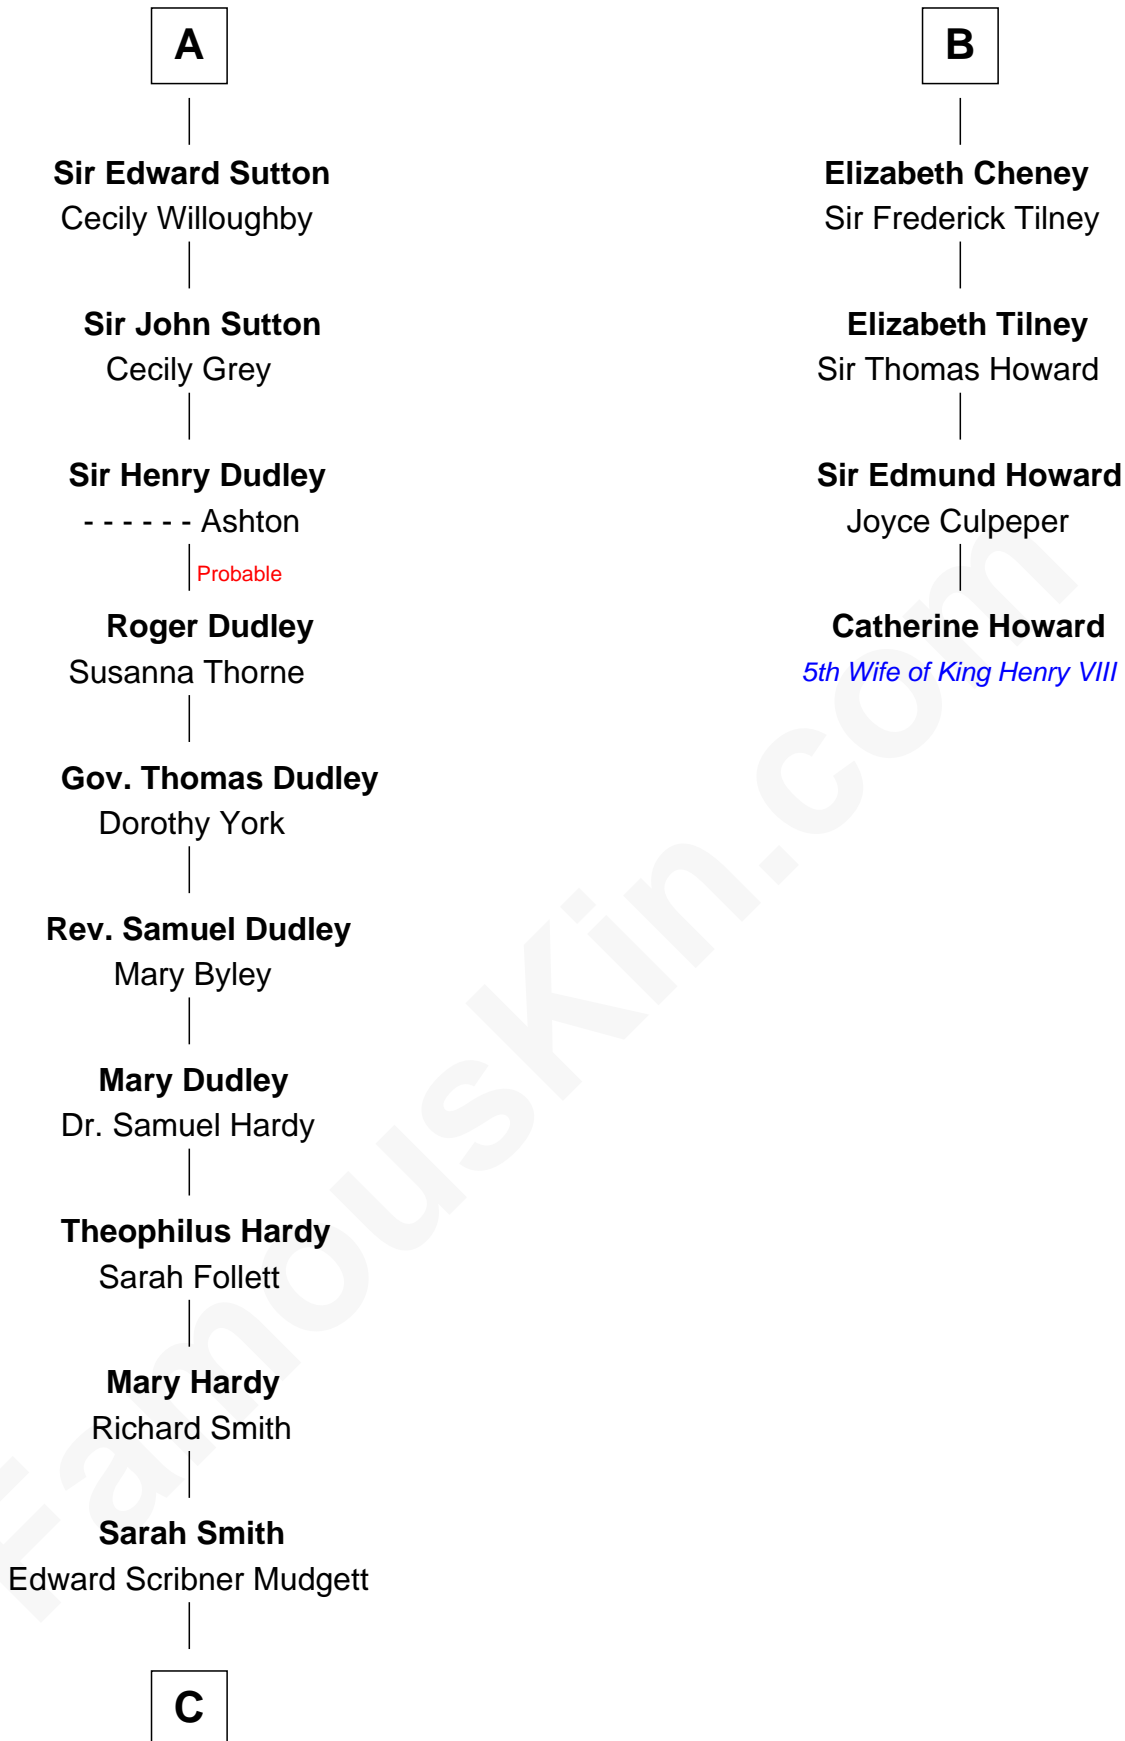

# FamousKin.com Relationship Chart of

**Dr. H. H. Holmes**

*Serial Killer aka "Devil in the White City"*

10th cousin 10 times removed of

**Catherine Howard**

*5th Wife of King Henry VIII*

**William de Cantilupe**

**C**

—  
**Samuel Mudgett**

Mary Morrill

—  
**Scribner Mudgett**

Nancy Prescott

—  
**Levi Horton Mudgett**

Theodate Page Price

—  
**Dr. H. H. Holmes**

*Serial Killer Dr. H. H. Holmes*

FamousKin.com