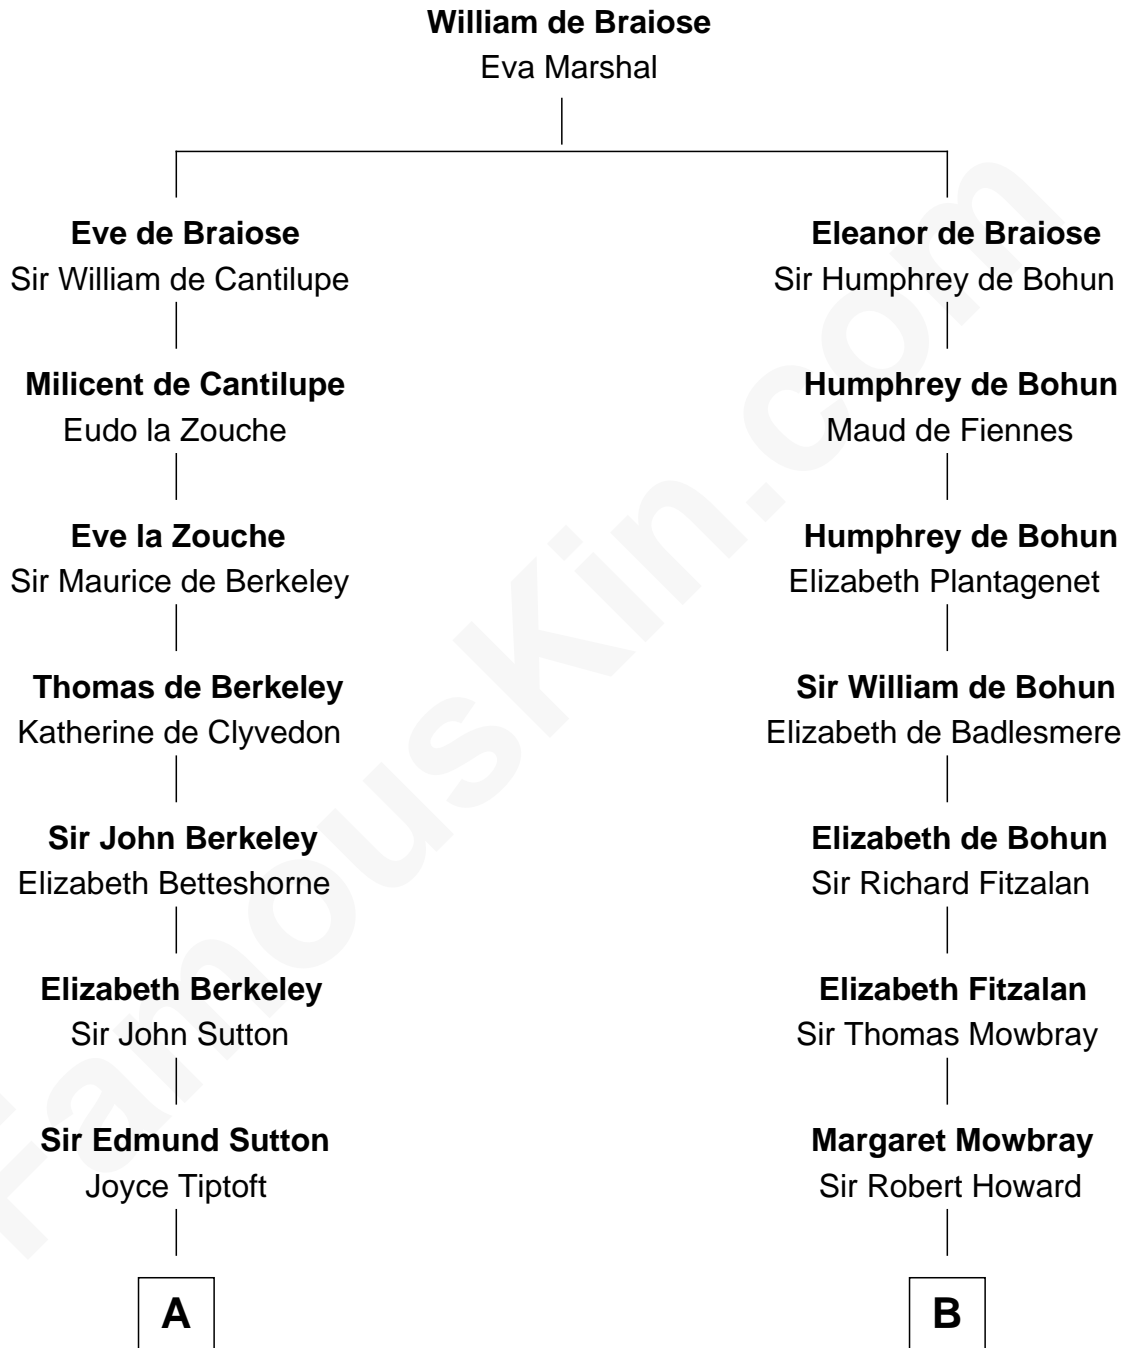

FamousKin.com Relationship Chart of

Dr. H. H. Holmes

Serial Killer aka "Devil in the White City"

10th cousin 10 times removed of

Catherine Howard

5th Wife of King Henry VIII

C

—
Samuel Mudgett

Mary Morrill

—
Scribner Mudgett

Nancy Prescott

—
Levi Horton Mudgett

Theodate Page Price

—
Dr. H. H. Holmes

Serial Killer Dr. H. H. Holmes

FamousKin.com