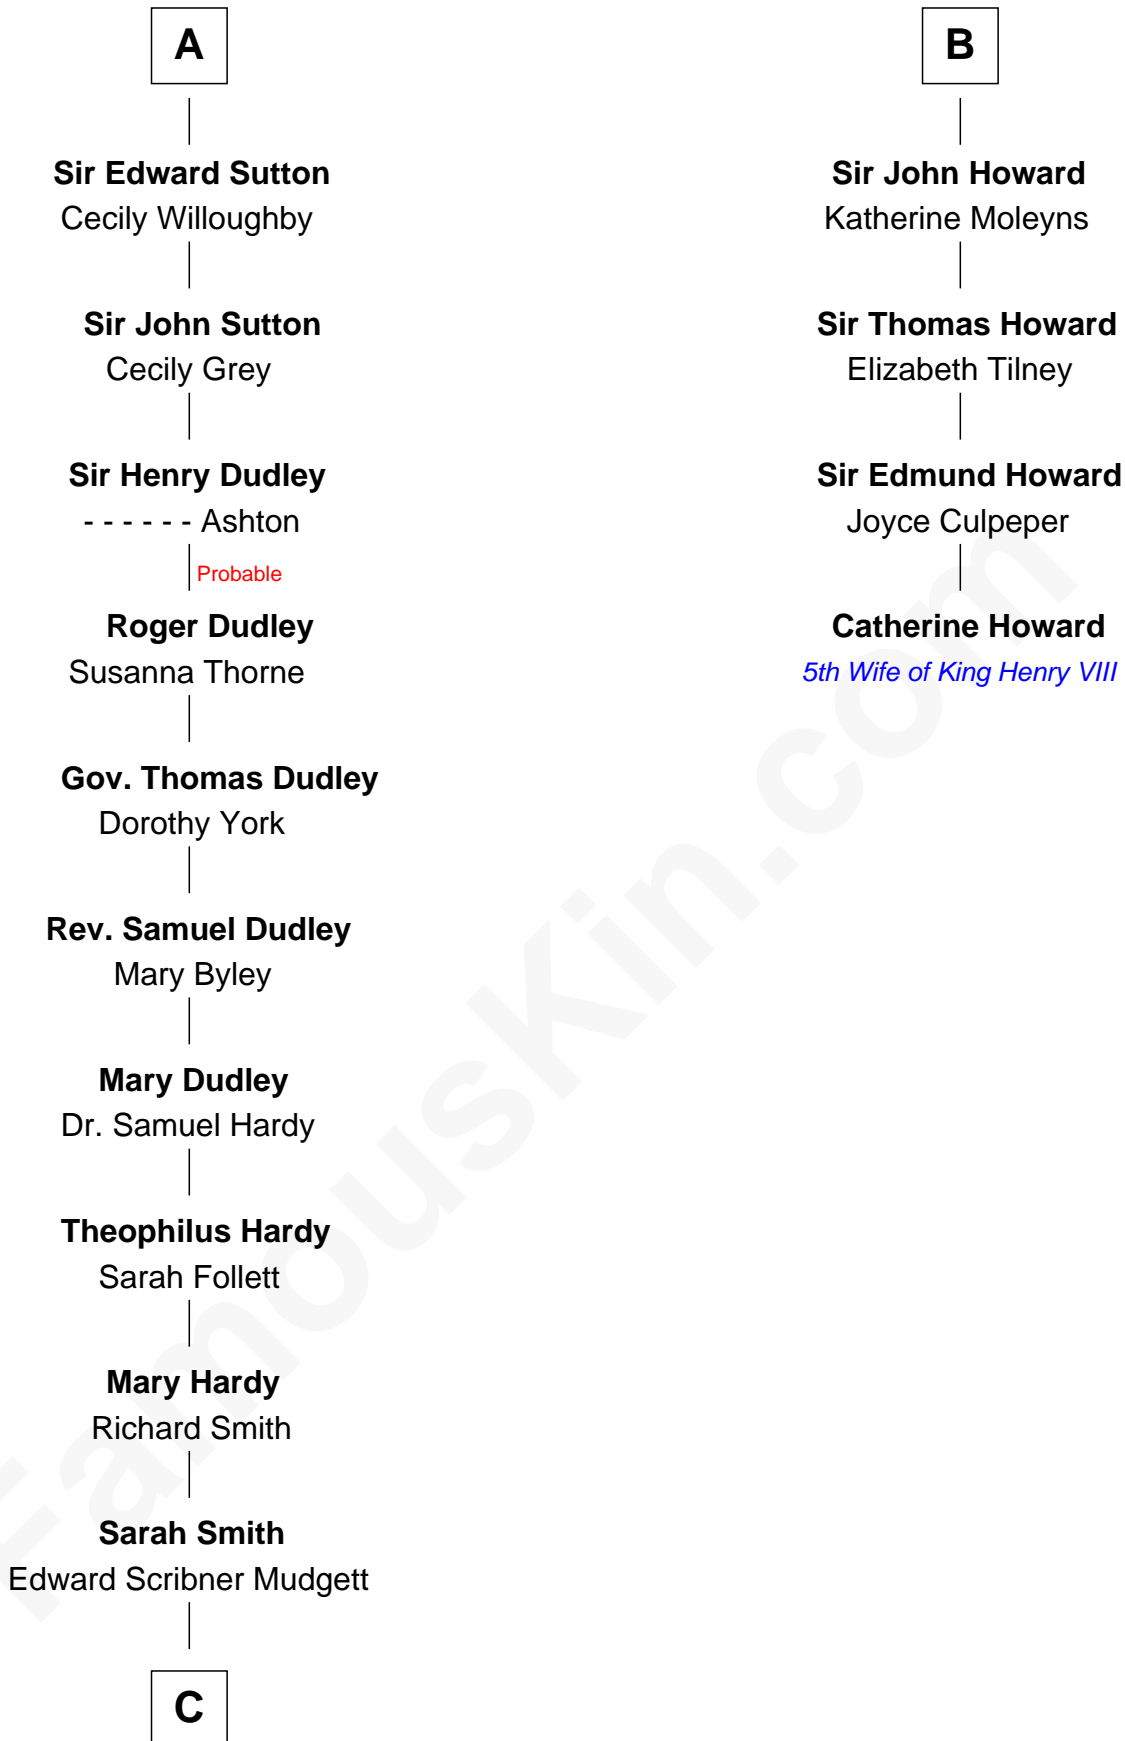

FamousKin.com Relationship Chart of

Dr. H. H. Holmes

Serial Killer aka "Devil in the White City"

10th cousin 10 times removed of

Catherine Howard

5th Wife of King Henry VIII

C

—
Samuel Mudgett

Mary Morrill

—
Scribner Mudgett

Nancy Prescott

—
Levi Horton Mudgett

Theodate Page Price

—
Dr. H. H. Holmes

Serial Killer Dr. H. H. Holmes

FamousKin.com