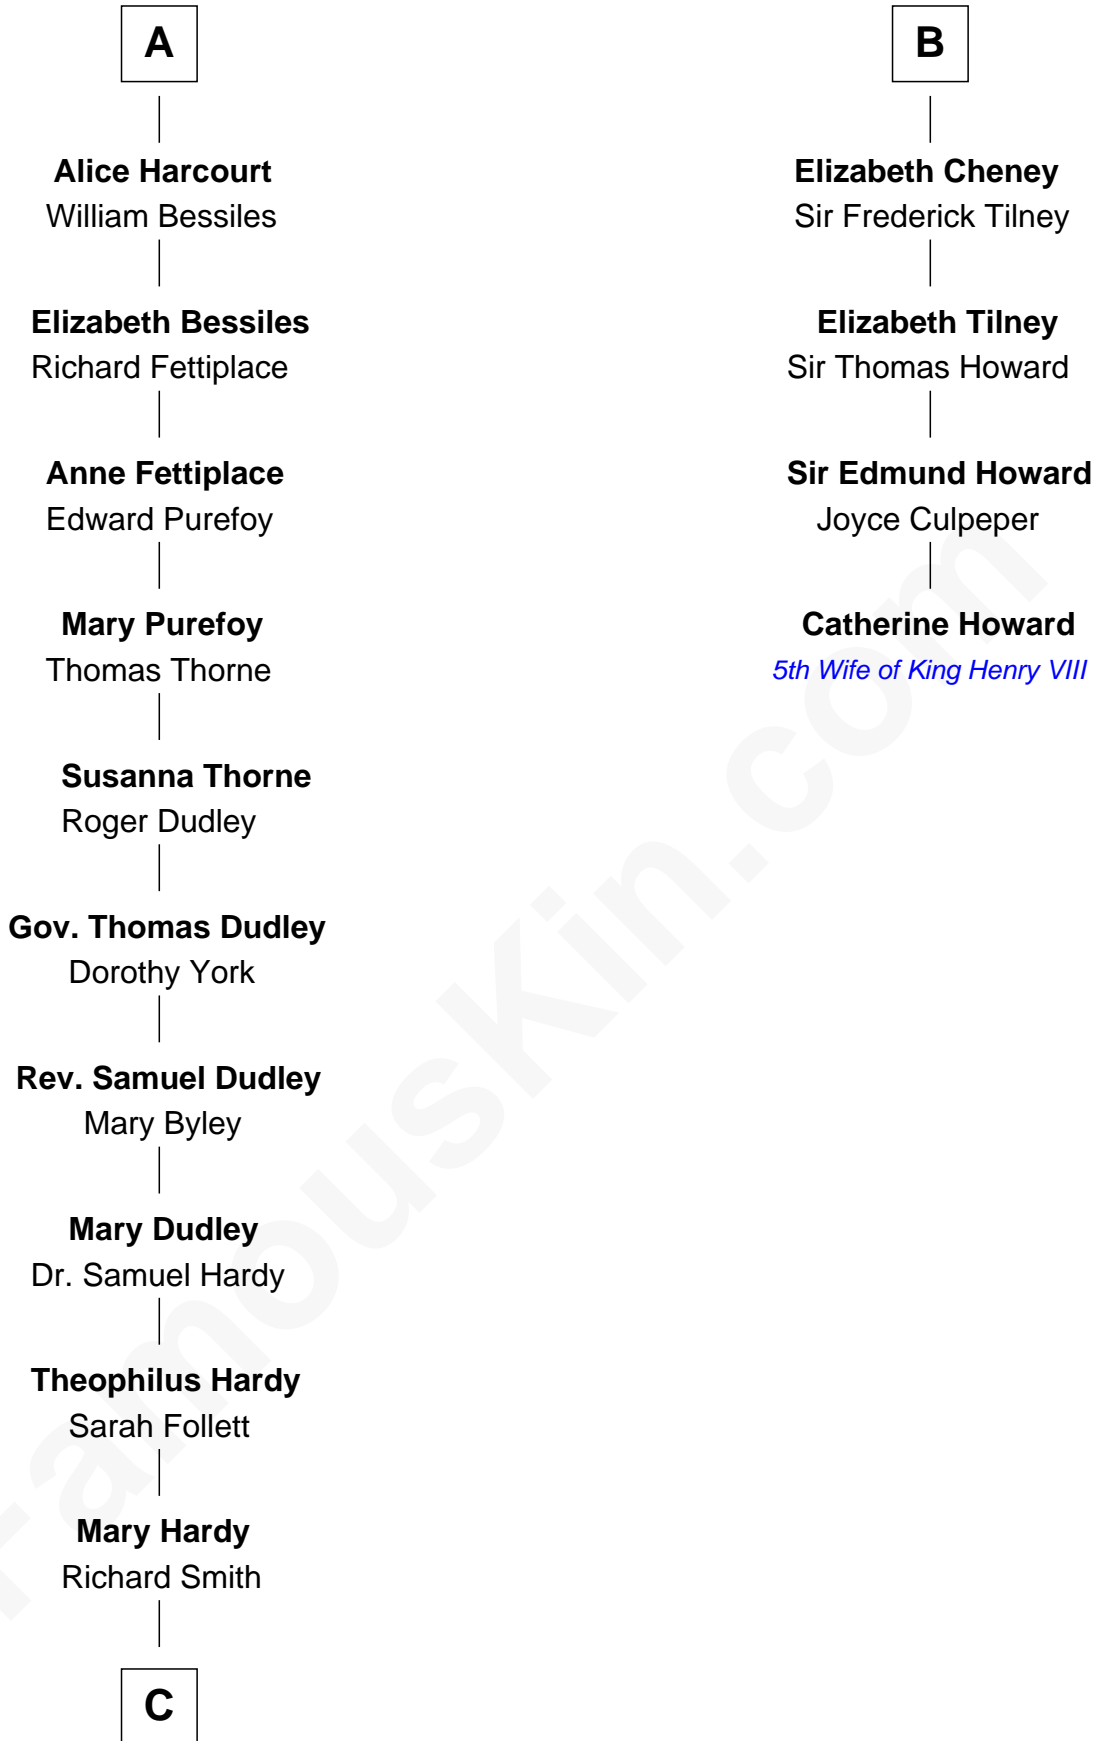

FamousKin.com Relationship Chart of

Dr. H. H. Holmes

Serial Killer aka "Devil in the White City"

10th cousin 11 times removed of

Catherine Howard

5th Wife of King Henry VIII

Sir William de Hastings

Margaret le Bigod

Ada of Huntingdon

Sir Henry de Hastings

Joan de Cantilupe

Sir John de Hastings

Isabel de Valence

Elizabeth de Hastings

Sir Roger de Grey

Sir Reynold de Grey

Eleanor le Strange

Ida Grey

John Cokayne

Elizabeth Cokayne

Sir Laurence Cheney

B

C

—
Sarah Smith
Edward Scribner Mudgett

—
Samuel Mudgett
Mary Morrill

—
Scribner Mudgett
Nancy Prescott

—
Levi Horton Mudgett
Theodate Page Price

—
Dr. H. H. Holmes
Serial Killer Dr. H. H. Holmes

FamousKin.com