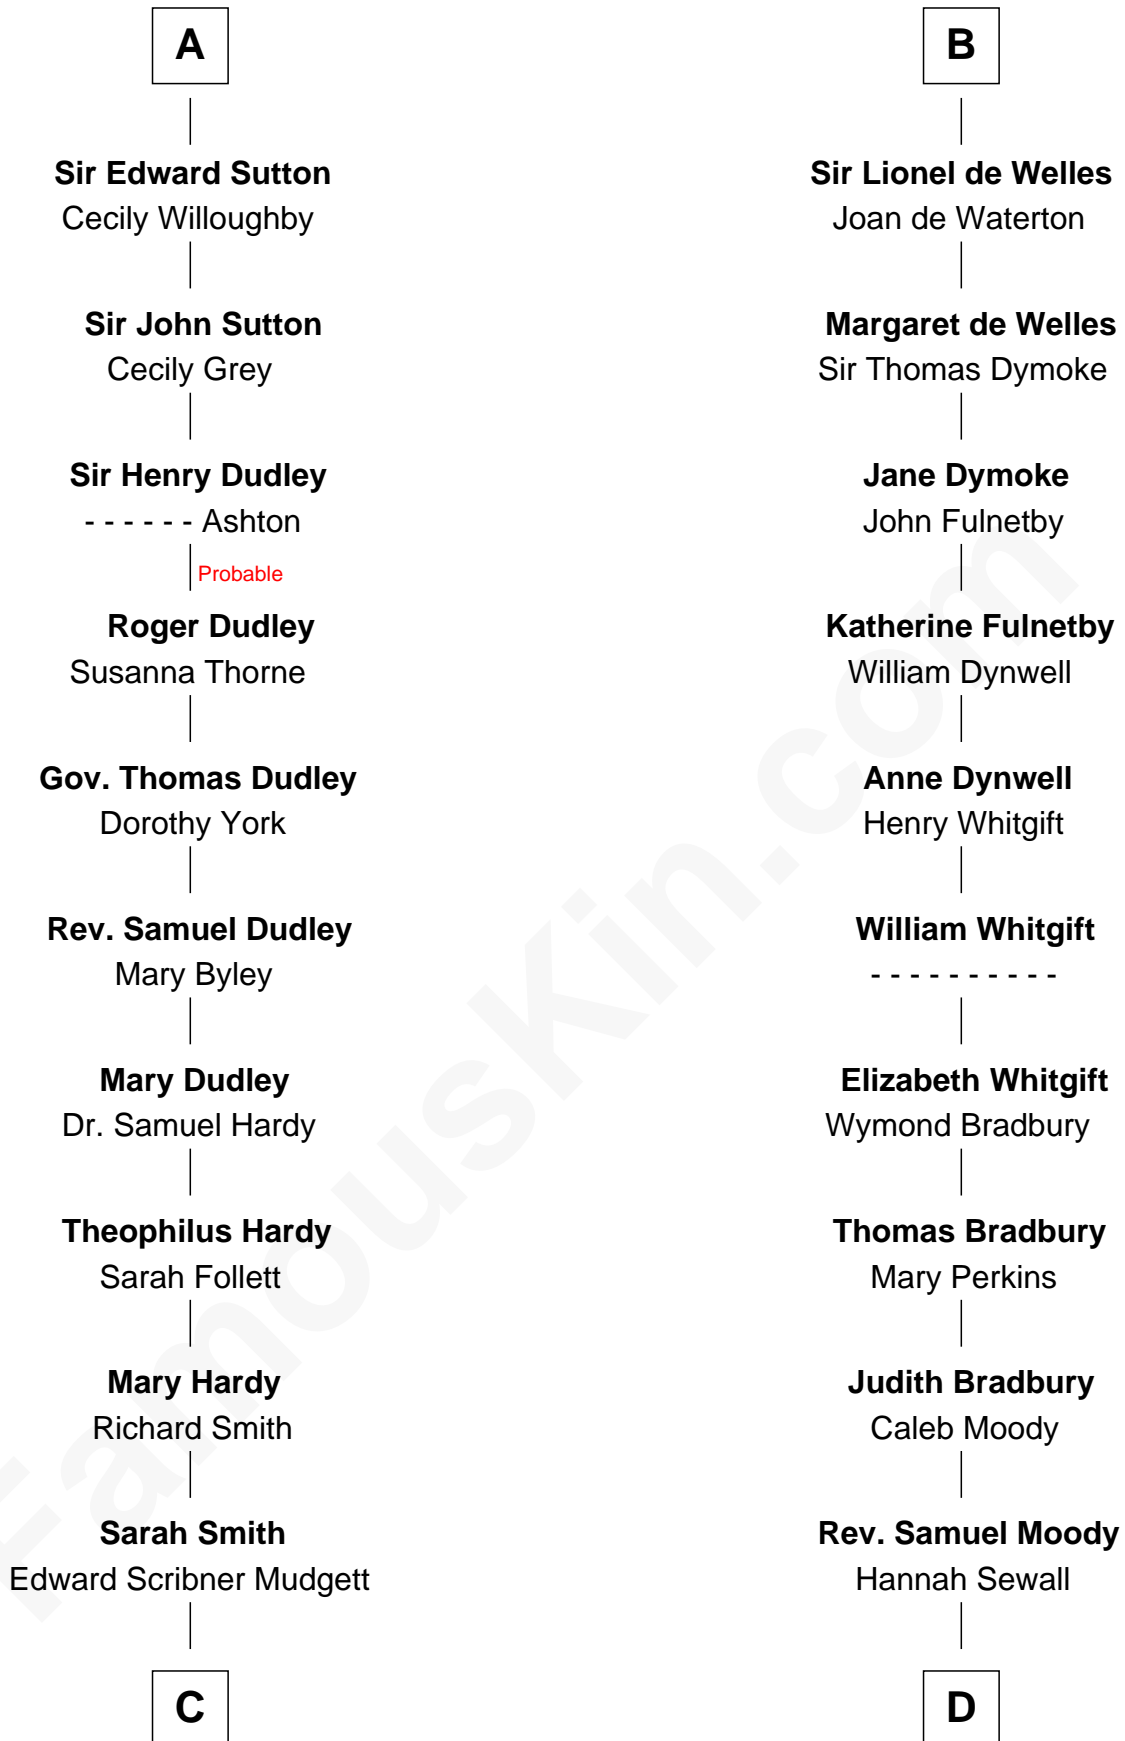

FamousKin.com Relationship Chart of

Dr. H. H. Holmes

Serial Killer aka "Devil in the White City"

20th cousin of

Ralph Waldo Emerson

American Poet

Sir Richard FitzRoy

Rose de Dover

Serial Killer Dr. H. H. Holmes

D

Mary Moody

Rev. Joseph Emerson

Rev. William Emerson

Phebe Bliss

Rev. William Emerson

Ruth Haskins