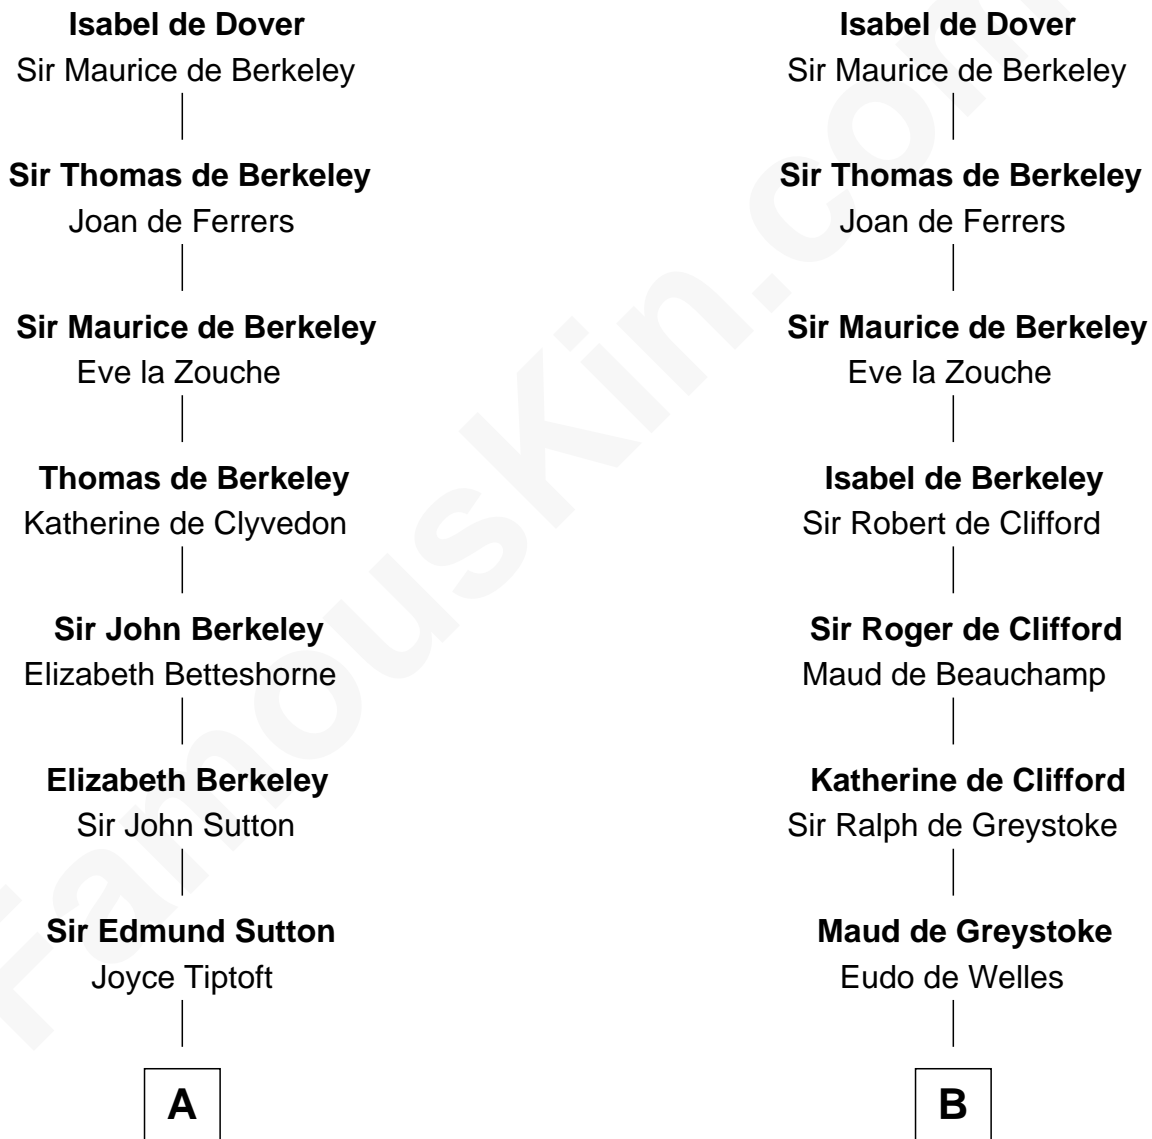

FamousKin.com Relationship Chart of

Dr. H. H. Holmes

Serial Killer aka "Devil in the White City"

20th cousin of

Ralph Waldo Emerson

American Poet

Sir Richard FitzRoy

Rose de Dover