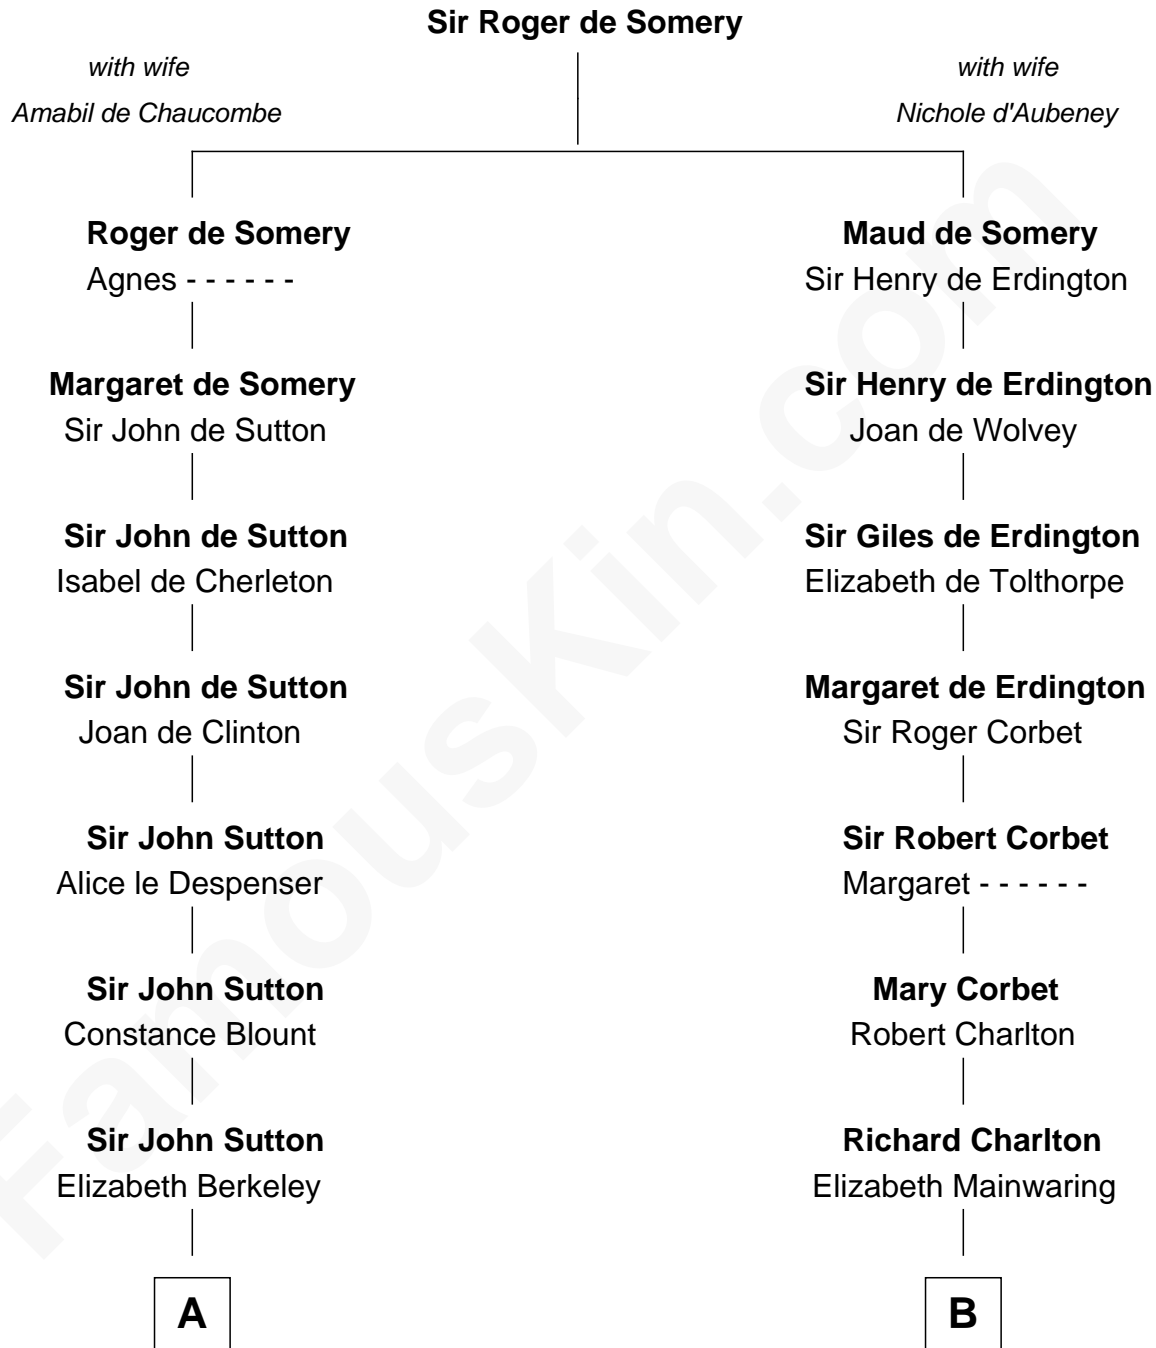

FamousKin.com Relationship Chart of

Dr. H. H. Holmes

Serial Killer aka "Devil in the White City"

17th cousin 4 times removed of

Ralph Waldo Emerson

American Poet

C

—
Sarah Smith
Edward Scribner Mudgett

—
Samuel Mudgett
Mary Morrill

—
Scribner Mudgett
Nancy Prescott

—
Levi Horton Mudgett
Theodate Page Price

—
Dr. H. H. Holmes
Serial Killer Dr. H. H. Holmes

FamousKin.com