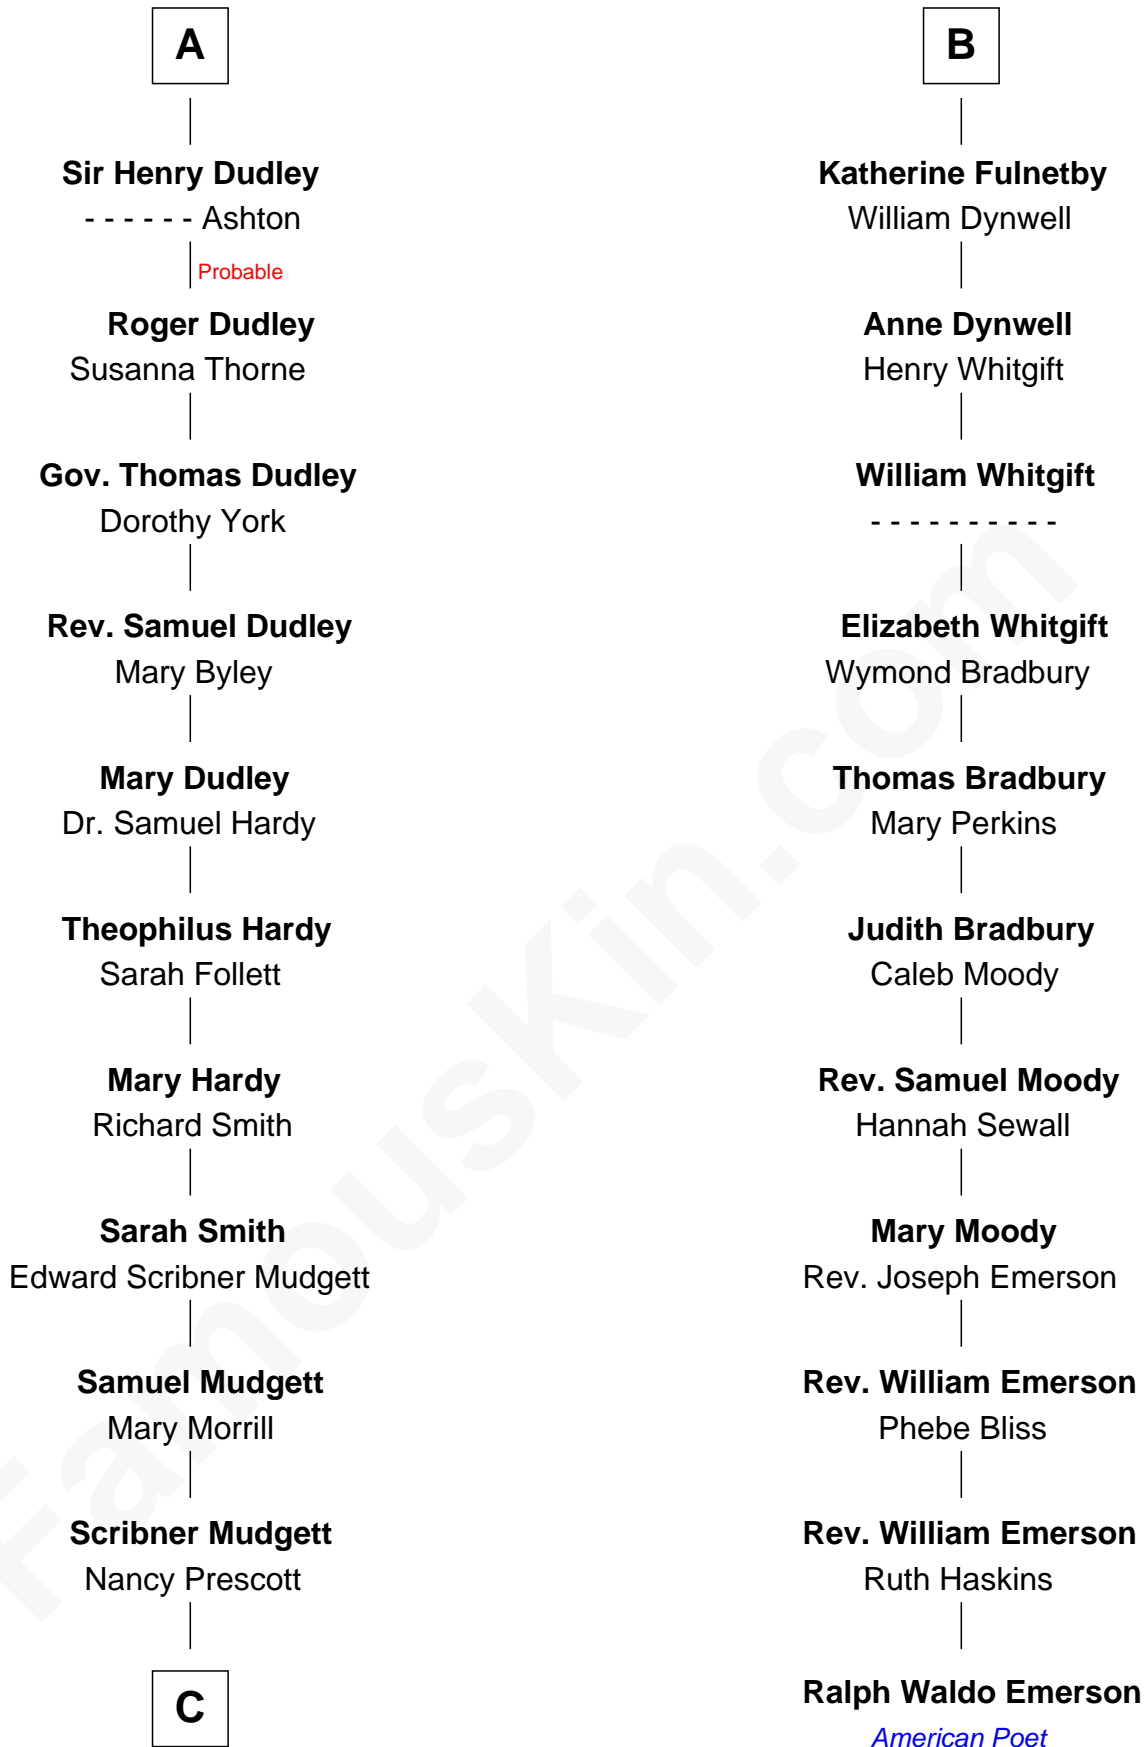

FamousKin.com

Relationship Chart of

Dr. H. H. Holmes

Serial Killer aka "Devil in the White City"

17th cousin 1 time removed of

Ralph Waldo Emerson

American Poet

Henry Plantagenet

Joan of Lancaster

John de Mowbray

John de Mowbray

Elizabeth de Segrave

Eleanor de Mowbray

John de Welles

Eudo de Welles

Maud de Greystoke

Sir Lionel de Welles

Joan de Waterton

Margaret de Welles

Sir Thomas Dymoke

Jane Dymoke

John Fulnetby

B

C

—
Levi Horton Mudgett

Theodate Page Price

—
Dr. H. H. Holmes

Serial Killer Dr. H. H. Holmes

FamousKin.com