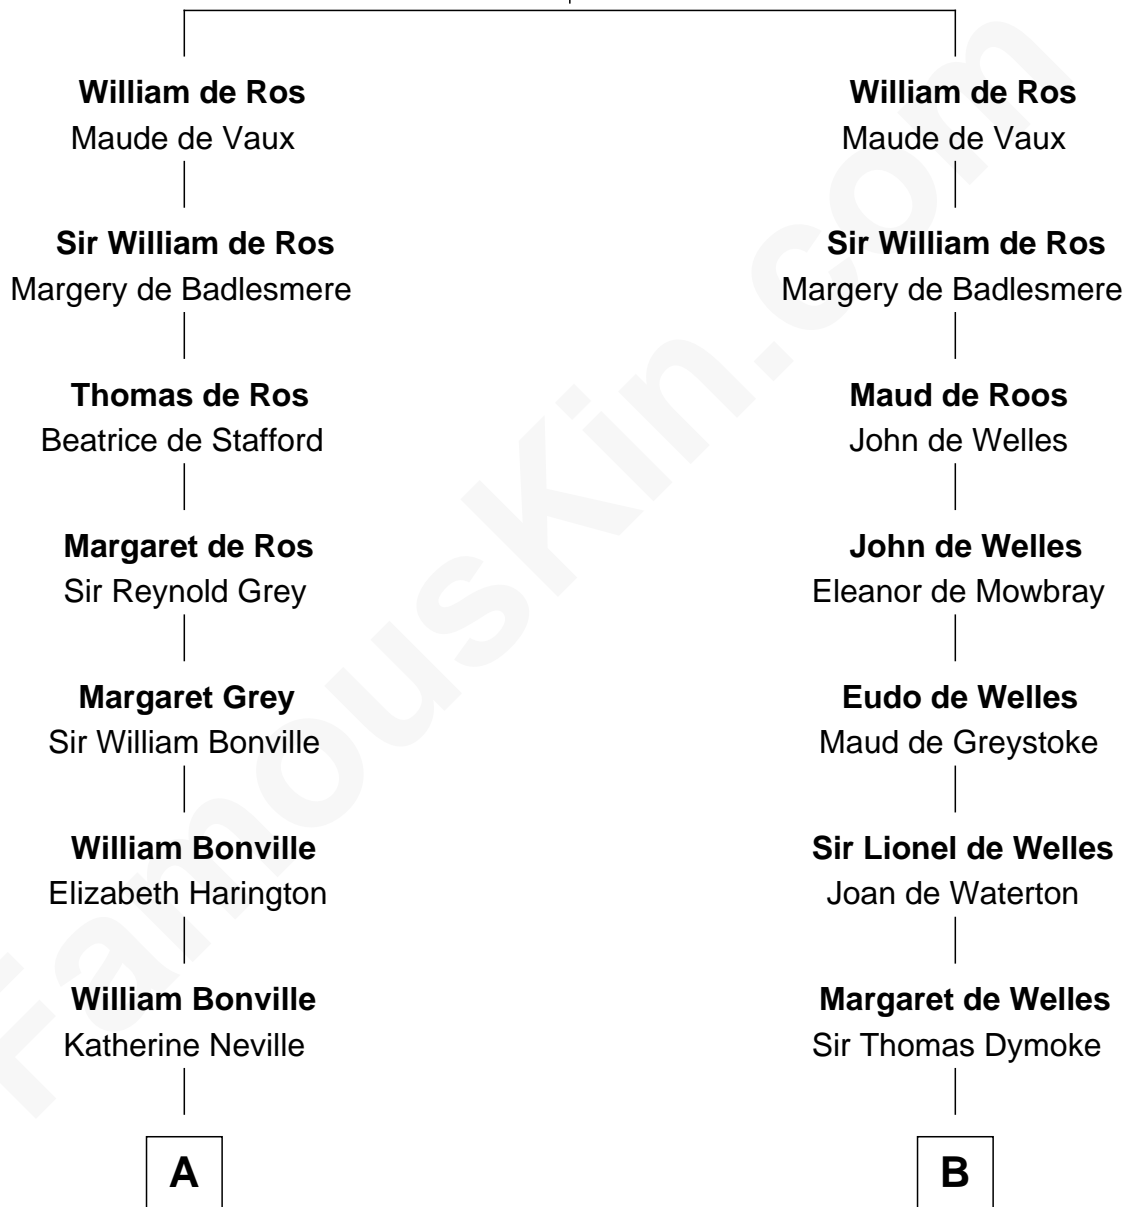

Sir Robert de Ros

Isabel de Aubeney