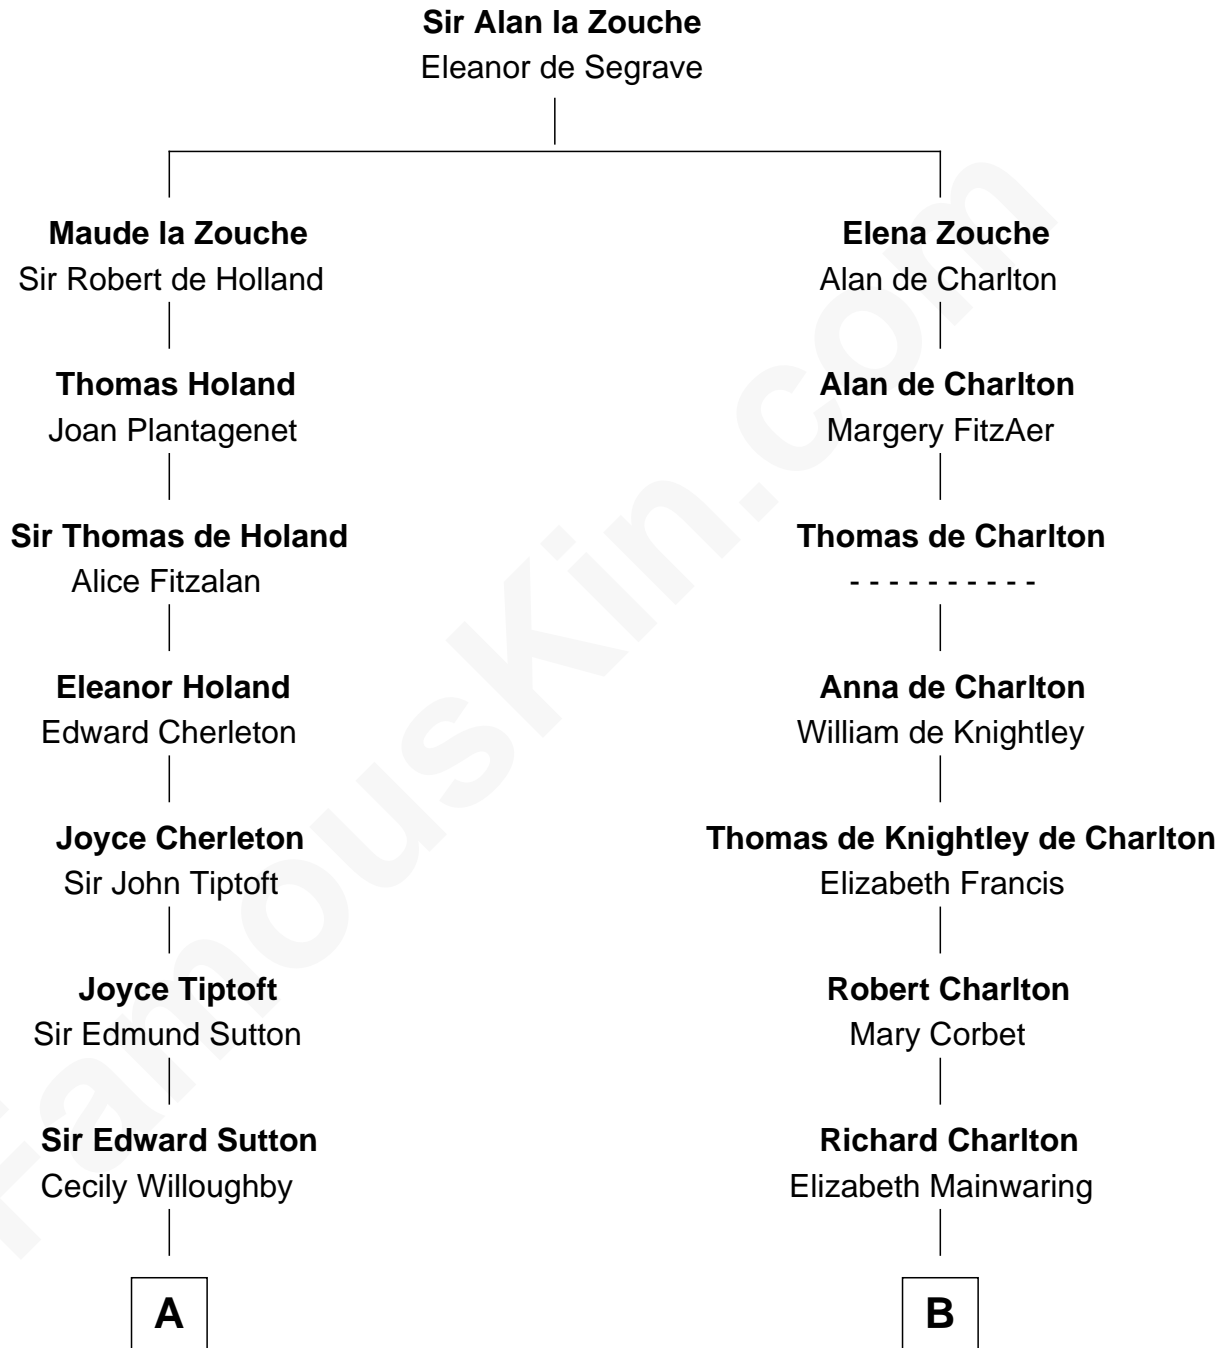

FamousKin.com Relationship Chart of

Dr. H. H. Holmes

Serial Killer aka "Devil in the White City"

17th cousin 2 times removed of

Ralph Waldo Emerson

American Poet

C

—
Scribner Mudgett

Nancy Prescott

—
Levi Horton Mudgett

Theodate Page Price

—
Dr. H. H. Holmes

Serial Killer Dr. H. H. Holmes

FamousKin.com