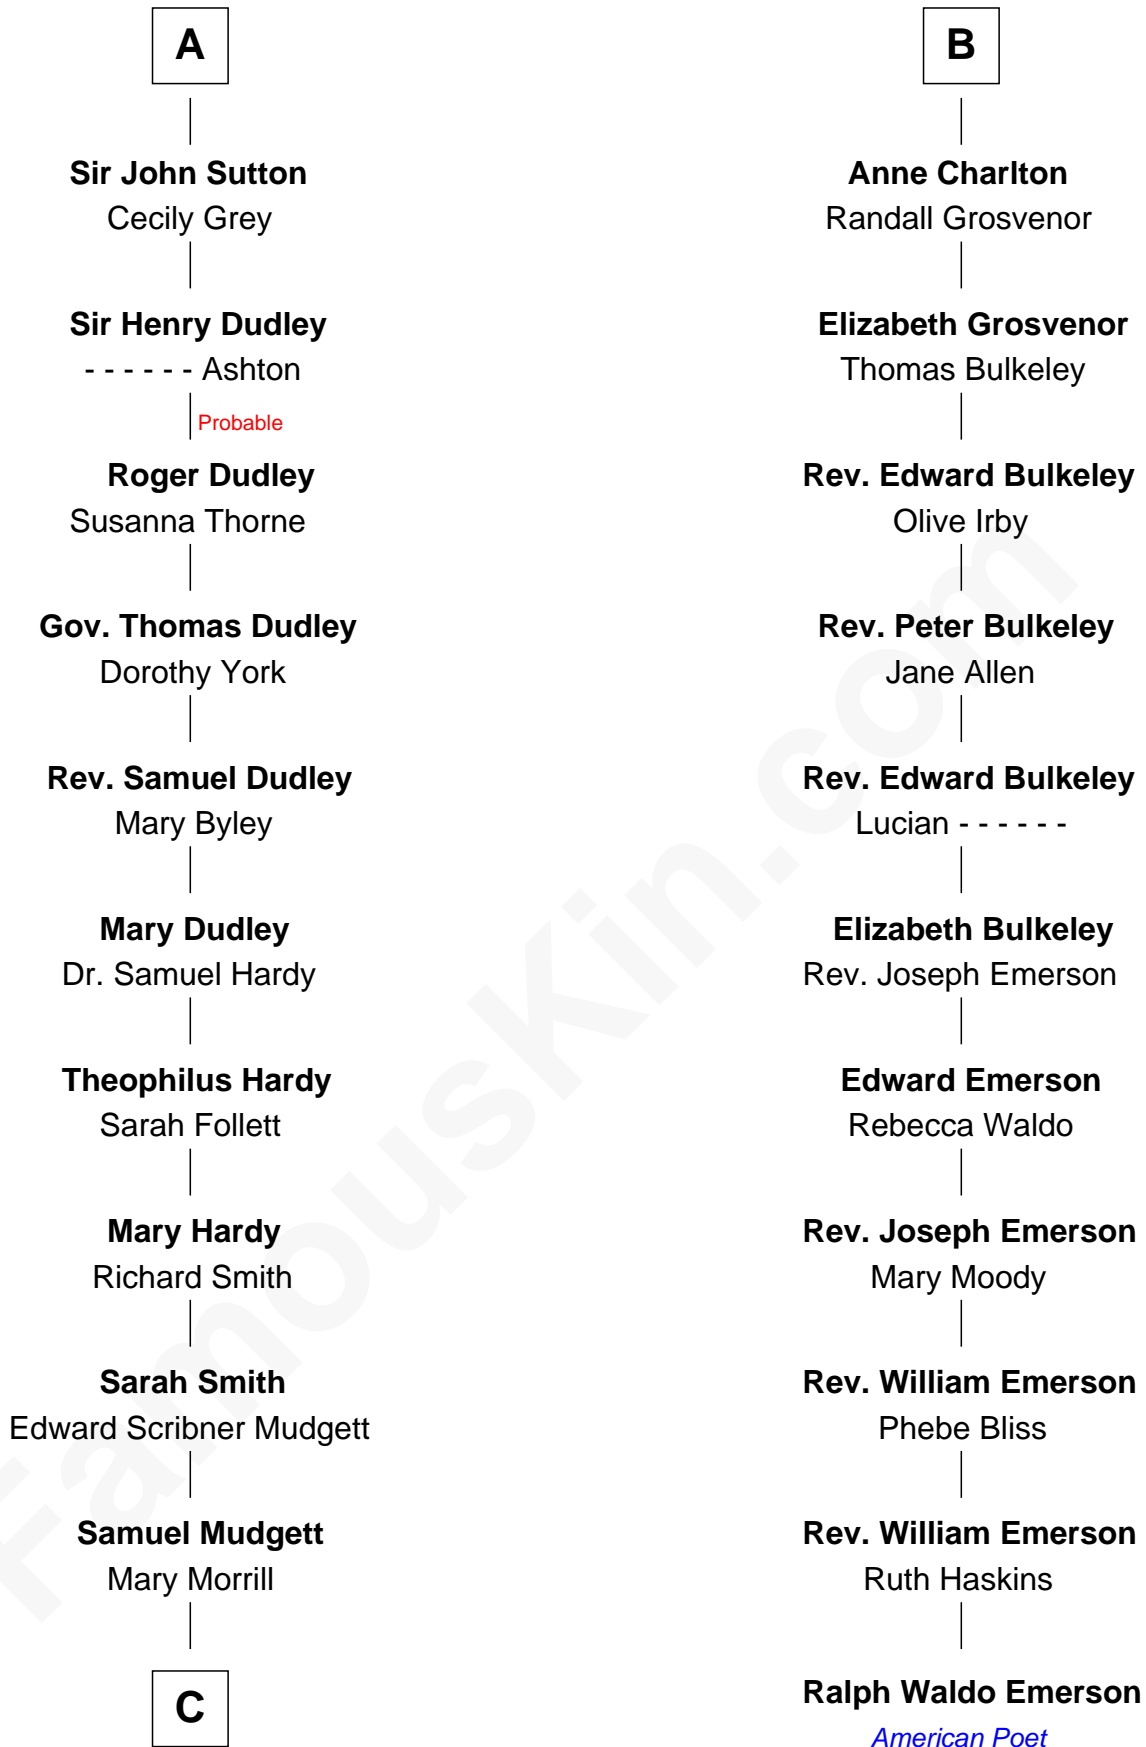

FamousKin.com Relationship Chart of

Dr. H. H. Holmes

Serial Killer aka "Devil in the White City"

17th cousin 2 times removed of

Ralph Waldo Emerson

American Poet

C

—
Scribner Mudgett

Nancy Prescott

—
Levi Horton Mudgett

Theodate Page Price

—
Dr. H. H. Holmes

Serial Killer Dr. H. H. Holmes

FamousKin.com