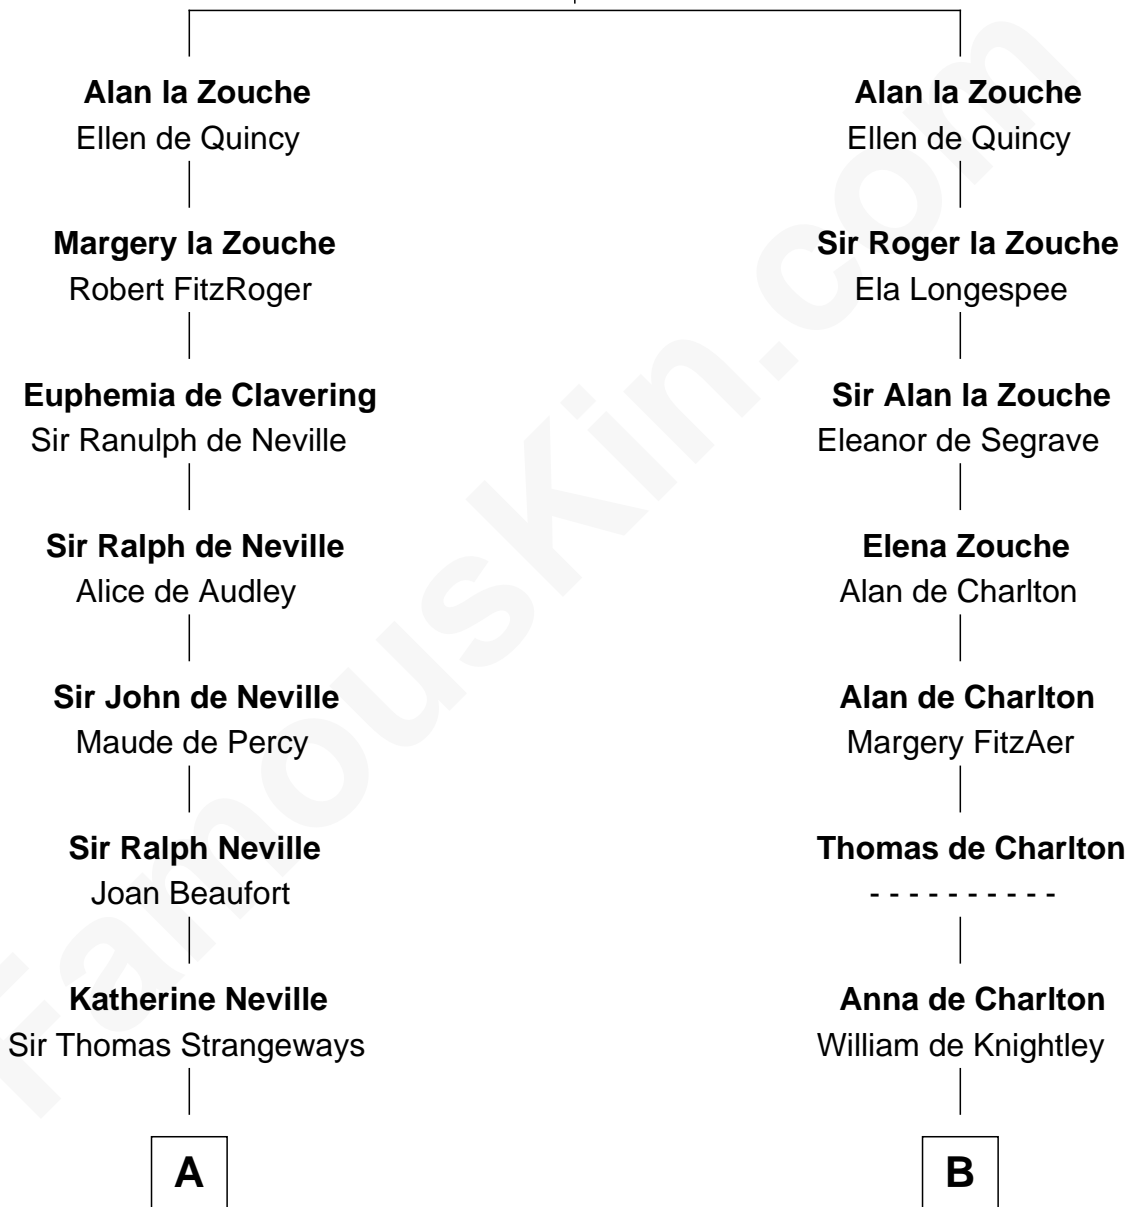

# FamousKin.com Relationship Chart of

**Dr. H. H. Holmes**

*Serial Killer aka "Devil in the White City"*

20th cousin 1 time removed of

**Ralph Waldo Emerson**

*American Poet*

**Roger la Zouche**

Margaret Biset

**C**

**Sarah Smith**  
Edward Scribner Mudgett

**Samuel Mudgett**  
Mary Morrill

**Scribner Mudgett**  
Nancy Prescott

**Levi Horton Mudgett**  
Theodate Page Price

**Dr. H. H. Holmes**  
*Serial Killer Dr. H. H. Holmes*