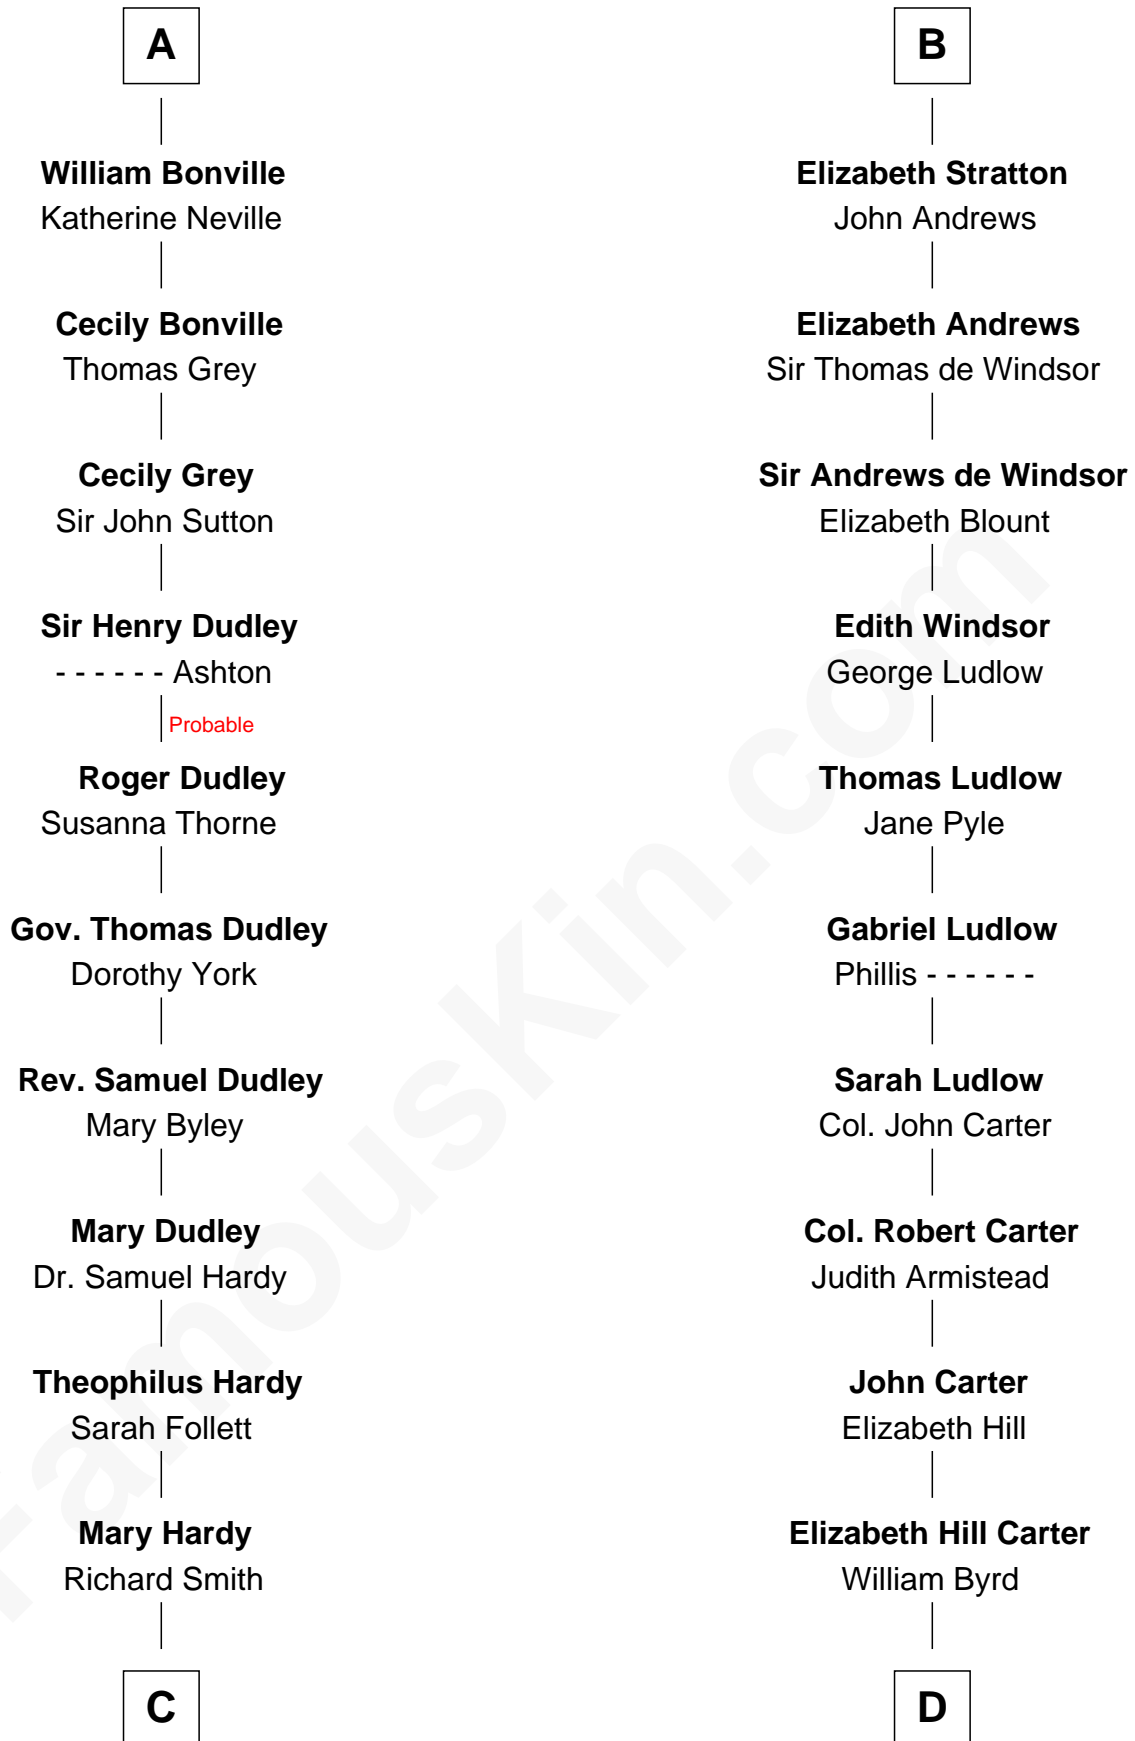

# FamousKin.com Relationship Chart of

**Dr. H. H. Holmes**

*Serial Killer aka "Devil in the White City"*

21st cousin of

**Admiral Richard Byrd**

*Polar Explorer*

**Sir Humphrey de Bohun**

Maud of Eu

**C**

**Sarah Smith**  
Edward Scribner Mudgett

**Samuel Mudgett**  
Mary Morrill

**Scribner Mudgett**  
Nancy Prescott

**Levi Horton Mudgett**  
Theodate Page Price

**Dr. H. H. Holmes**  
*Serial Killer Dr. H. H. Holmes*

**D**

**Thomas Taylor Byrd**  
Mary Armistead

**Richard Evelyn Byrd**  
Anne Harrison

**Col. William Byrd**  
Jane Meriwether Rivers

**Richard Evelyn Byrd**  
Eleanor Bolling Flood

**Admiral Richard Byrd**  
*Polar Explorer*