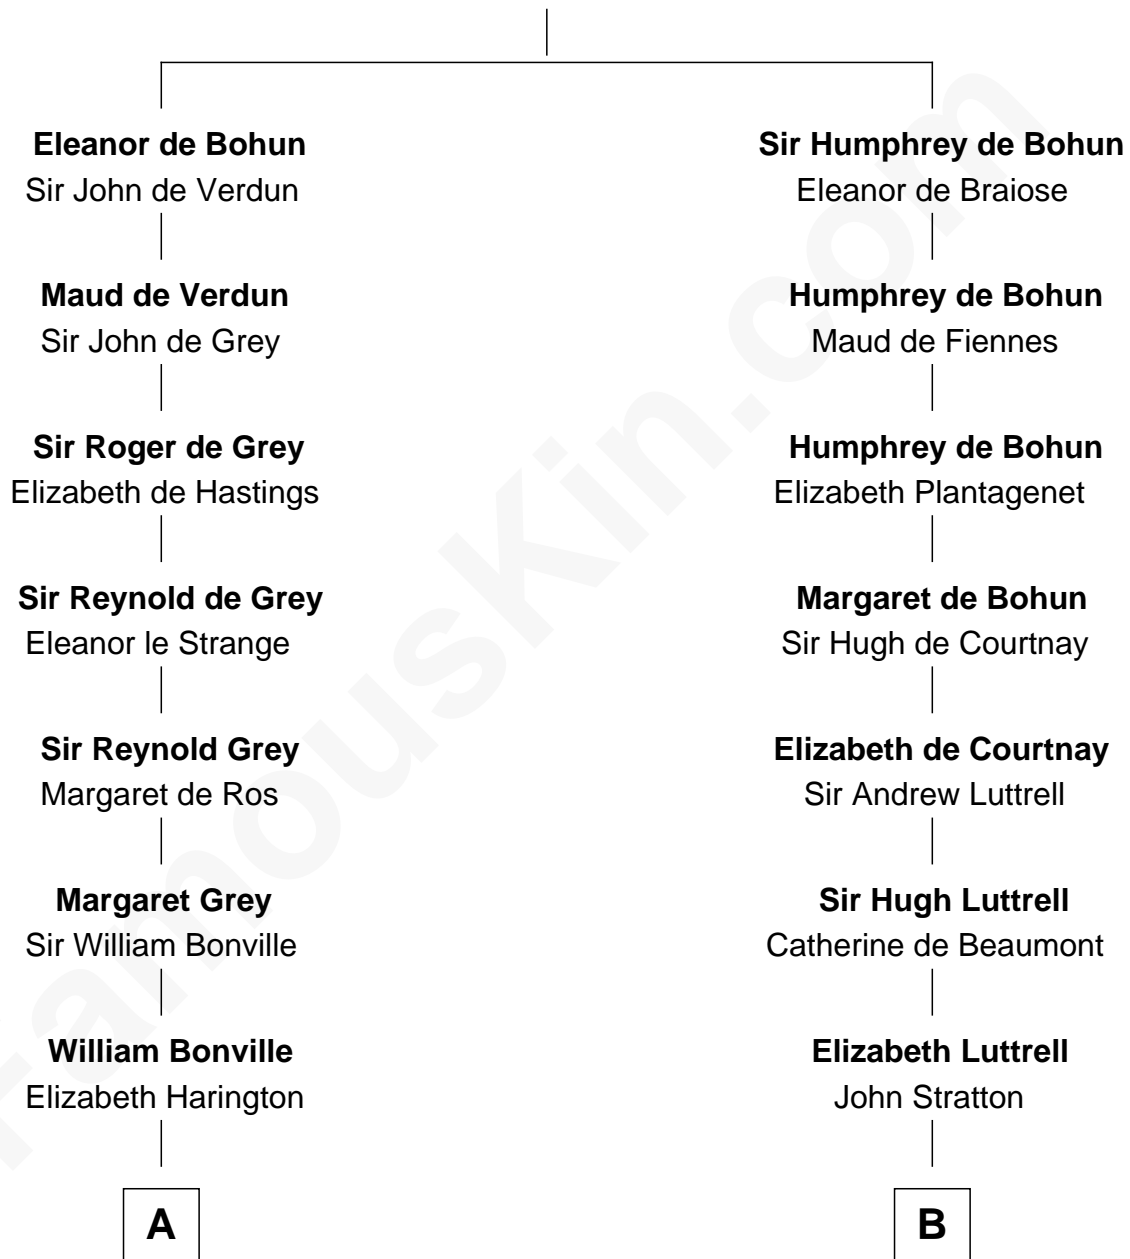

# FamousKin.com Relationship Chart of

**Dr. H. H. Holmes**

*Serial Killer aka "Devil in the White City"*

21st cousin of

**Admiral Richard Byrd**

*Polar Explorer*

**Sir Humphrey de Bohun**

Maud of Eu

**C**

**Sarah Smith**  
Edward Scribner Mudgett

**Samuel Mudgett**  
Mary Morrill

**Scribner Mudgett**  
Nancy Prescott

**Levi Horton Mudgett**  
Theodate Page Price

**Dr. H. H. Holmes**  
*Serial Killer Dr. H. H. Holmes*

**D**

**Thomas Taylor Byrd**  
Mary Armistead

**Richard Evelyn Byrd**  
Anne Harrison

**Col. William Byrd**  
Jane Meriwether Rivers

**Richard Evelyn Byrd**  
Eleanor Bolling Flood

**Admiral Richard Byrd**  
*Polar Explorer*