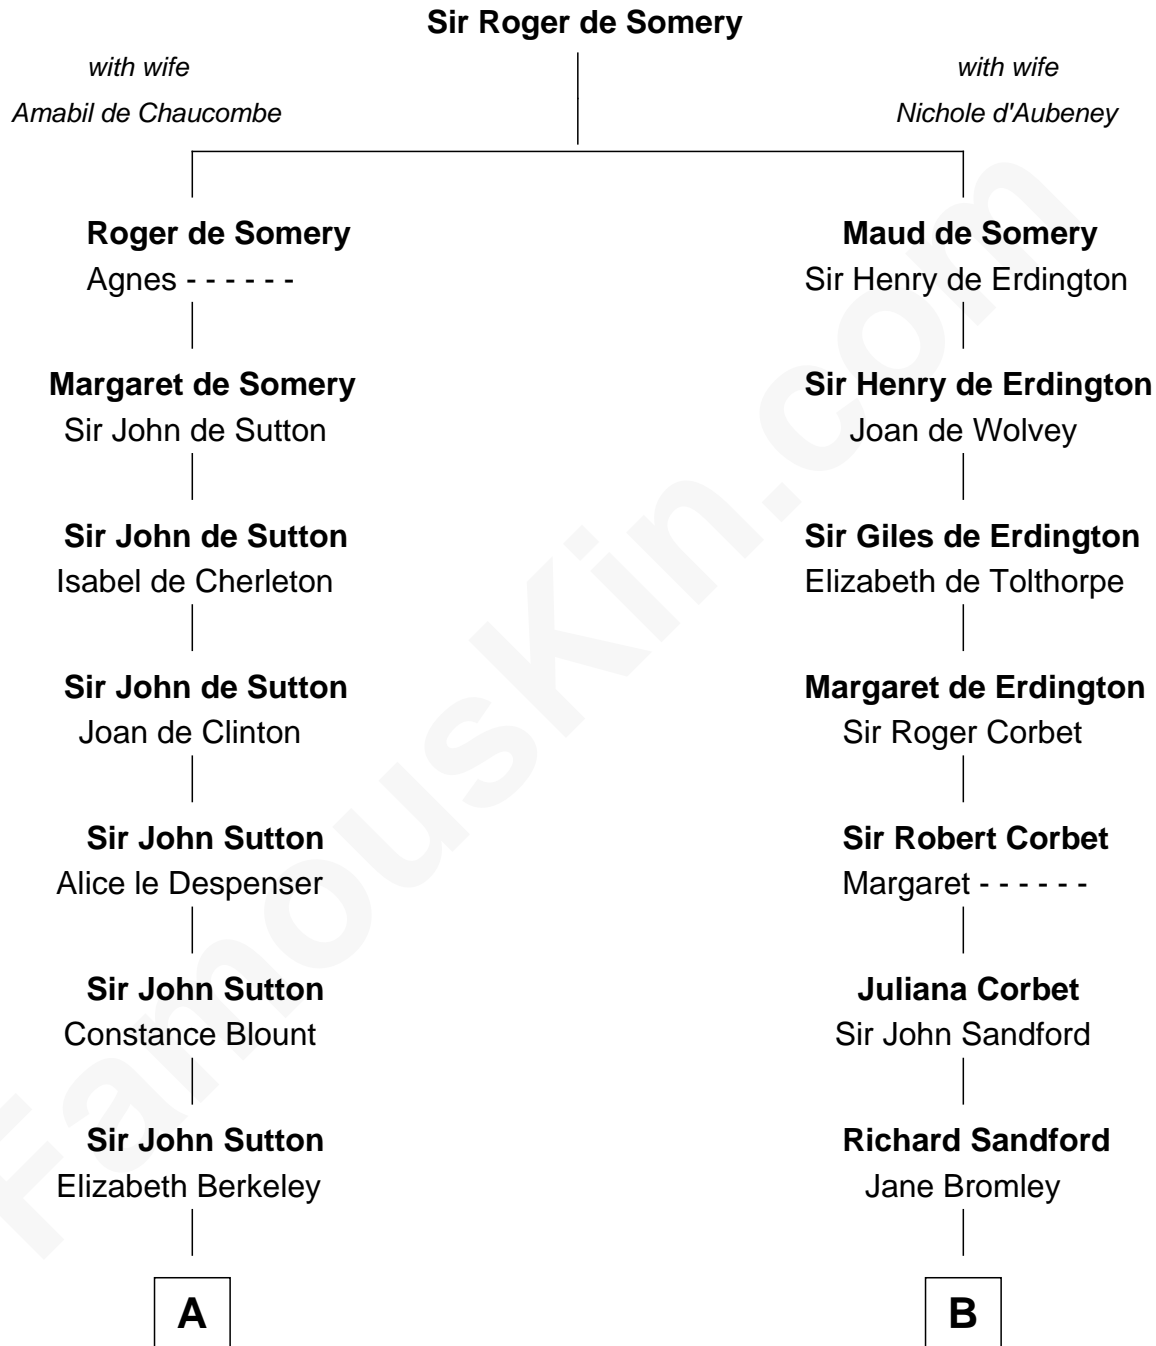

# FamousKin.com Relationship Chart of

**Dr. H. H. Holmes**

*Serial Killer aka "Devil in the White City"*

20th cousin 1 time removed of

**Admiral Richard Byrd**

*Polar Explorer*

**C**

**Sarah Smith**  
Edward Scribner Mudgett

**Samuel Mudgett**  
Mary Morrill

**Scribner Mudgett**  
Nancy Prescott

**Levi Horton Mudgett**  
Theodate Page Price

**Dr. H. H. Holmes**  
*Serial Killer Dr. H. H. Holmes*

**D**

**Anne Harrison**  
Richard Evelyn Byrd

**Col. William Byrd**  
Jane Meriwether Rivers

**Richard Evelyn Byrd**  
Eleanor Bolling Flood

**Admiral Richard Byrd**  
*Polar Explorer*