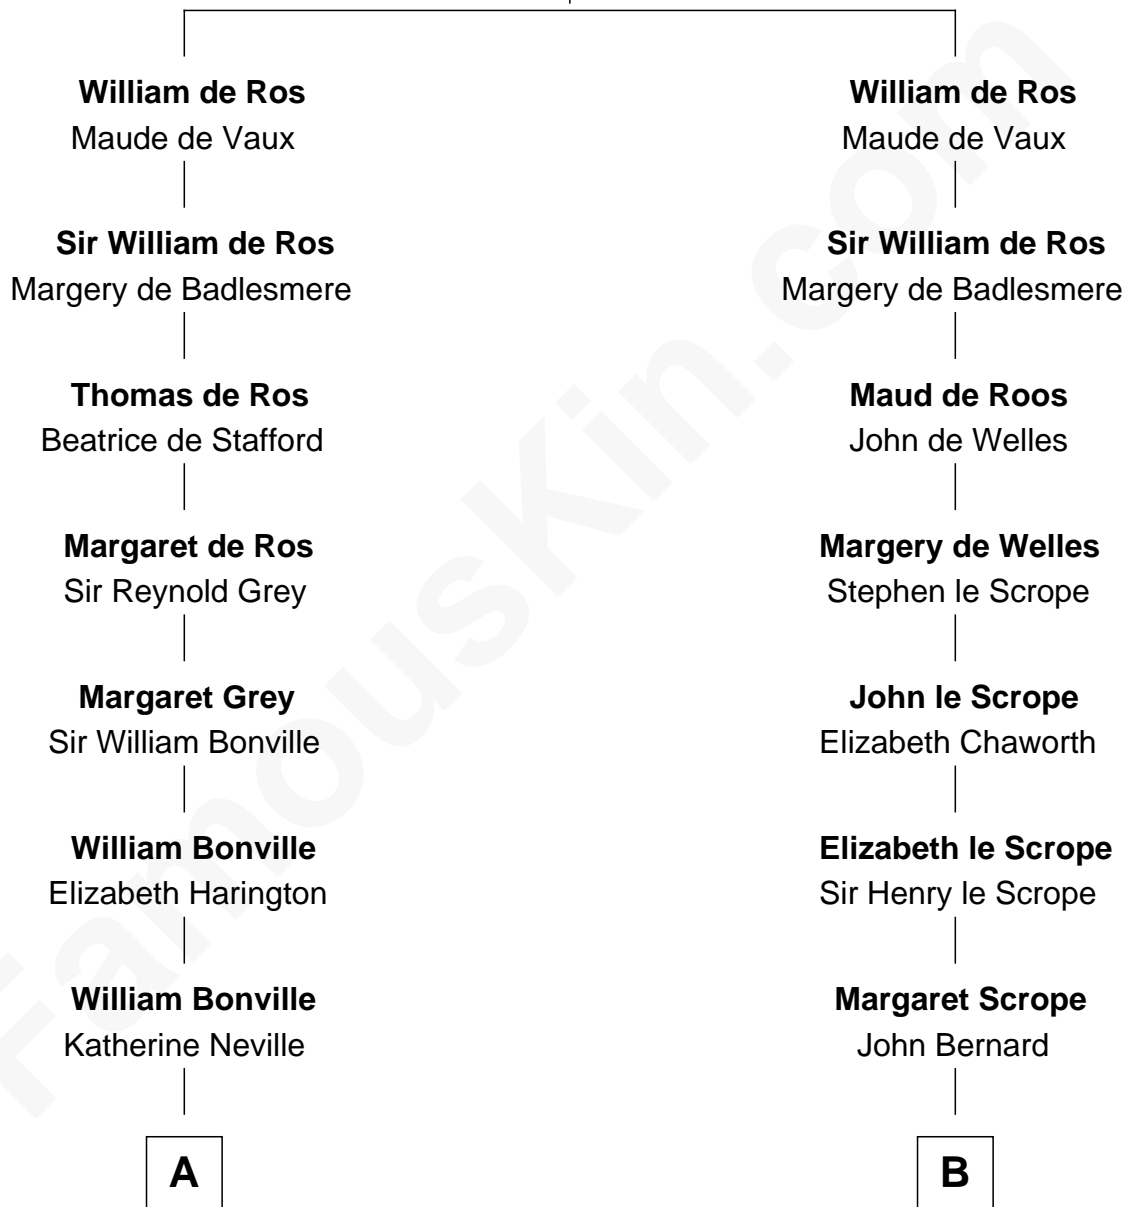

FamousKin.com Relationship Chart of

Dr. H. H. Holmes

Serial Killer aka "Devil in the White City"

19th cousin 1 time removed of

Admiral Richard Byrd

Polar Explorer

Sir Robert de Ros

Isabel de Aubeney

Serial Killer Dr. H. H. Holmes

D

Col. William Byrd

Jane Meriwether Rivers

Richard Evelyn Byrd

Eleanor Bolling Flood

Admiral Richard Byrd

Polar Explorer