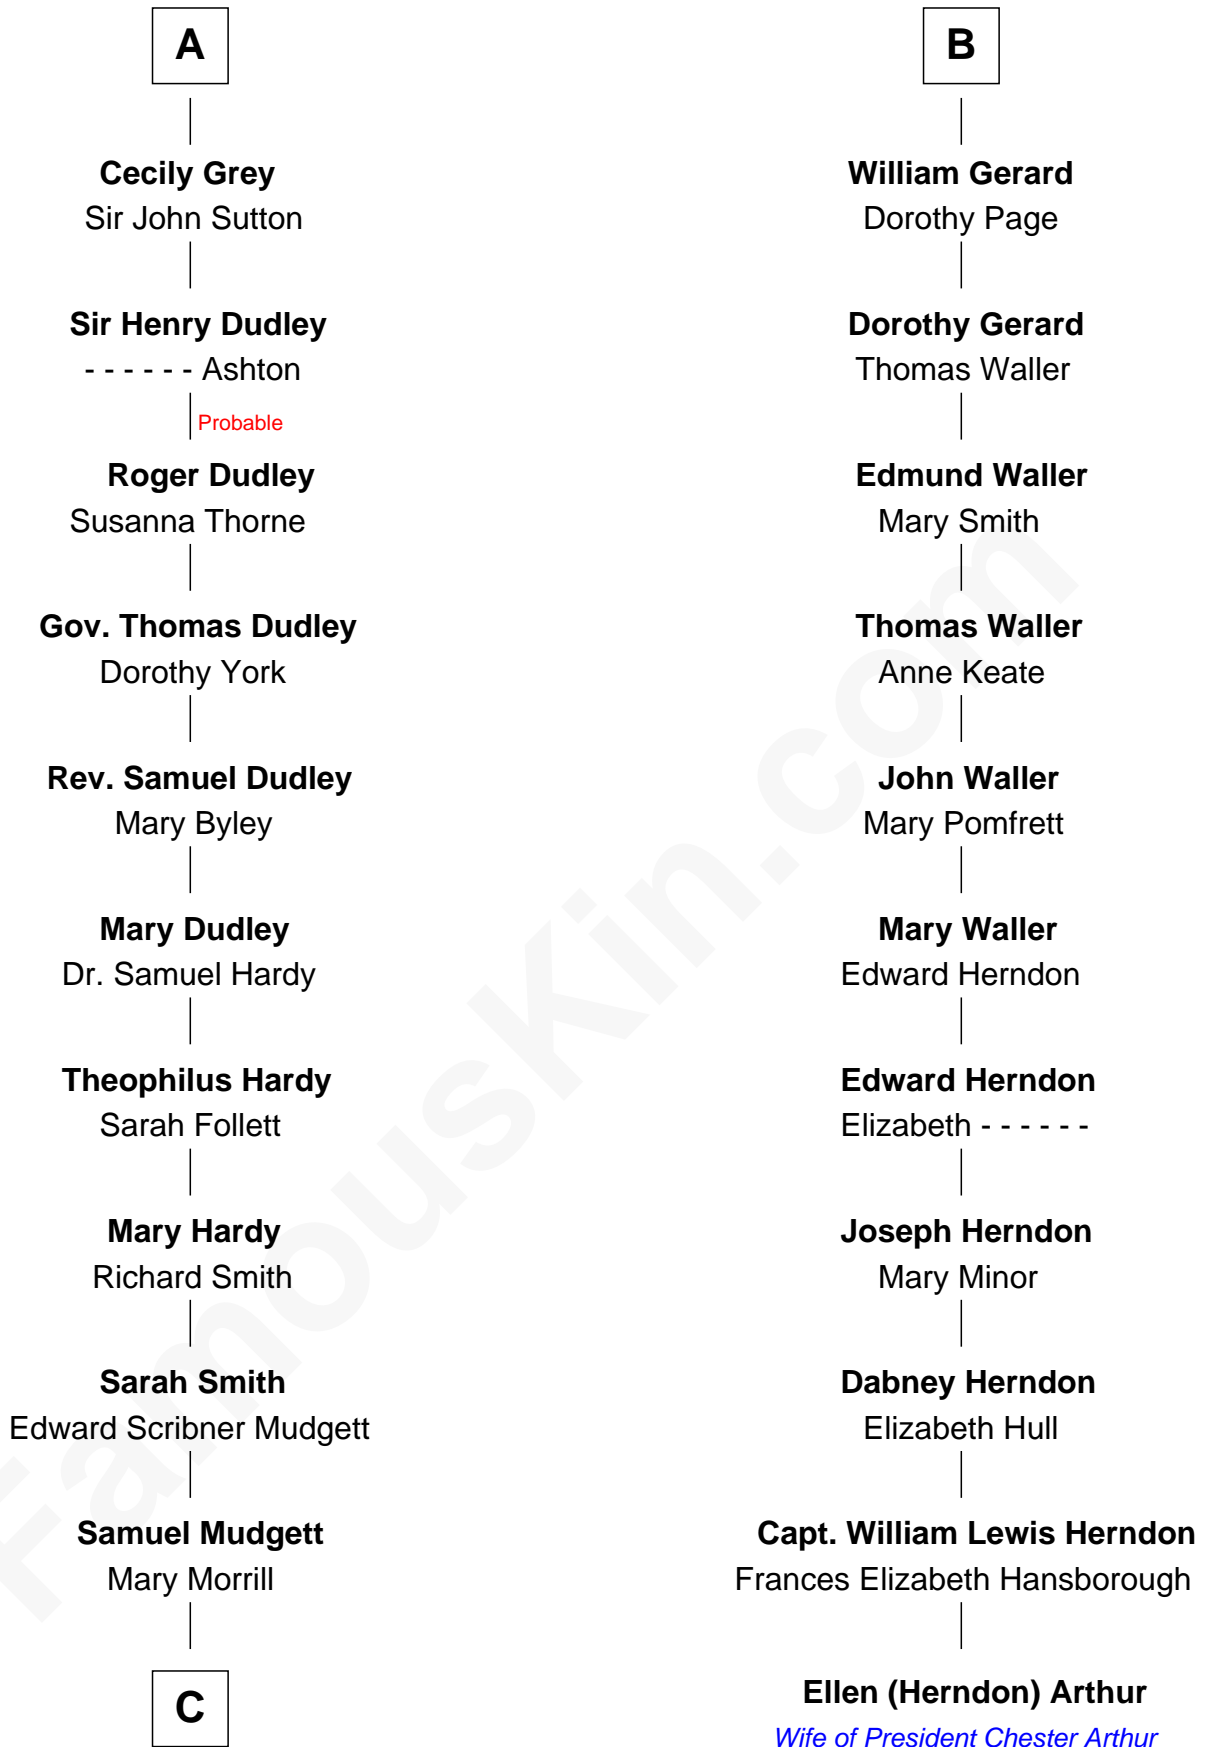

**FamousKin.com**  
**Relationship Chart of**

**Dr. H. H. Holmes**

*Serial Killer aka "Devil in the White City"*

17th cousin 2 times removed of

**Ellen (Herndon) Arthur**

*Wife of President Chester A. Arthur*

**C**

—  
**Scribner Mudgett**

Nancy Prescott

—  
**Levi Horton Mudgett**

Theodate Page Price

—  
**Dr. H. H. Holmes**

*Serial Killer Dr. H. H. Holmes*

FamousKin.com