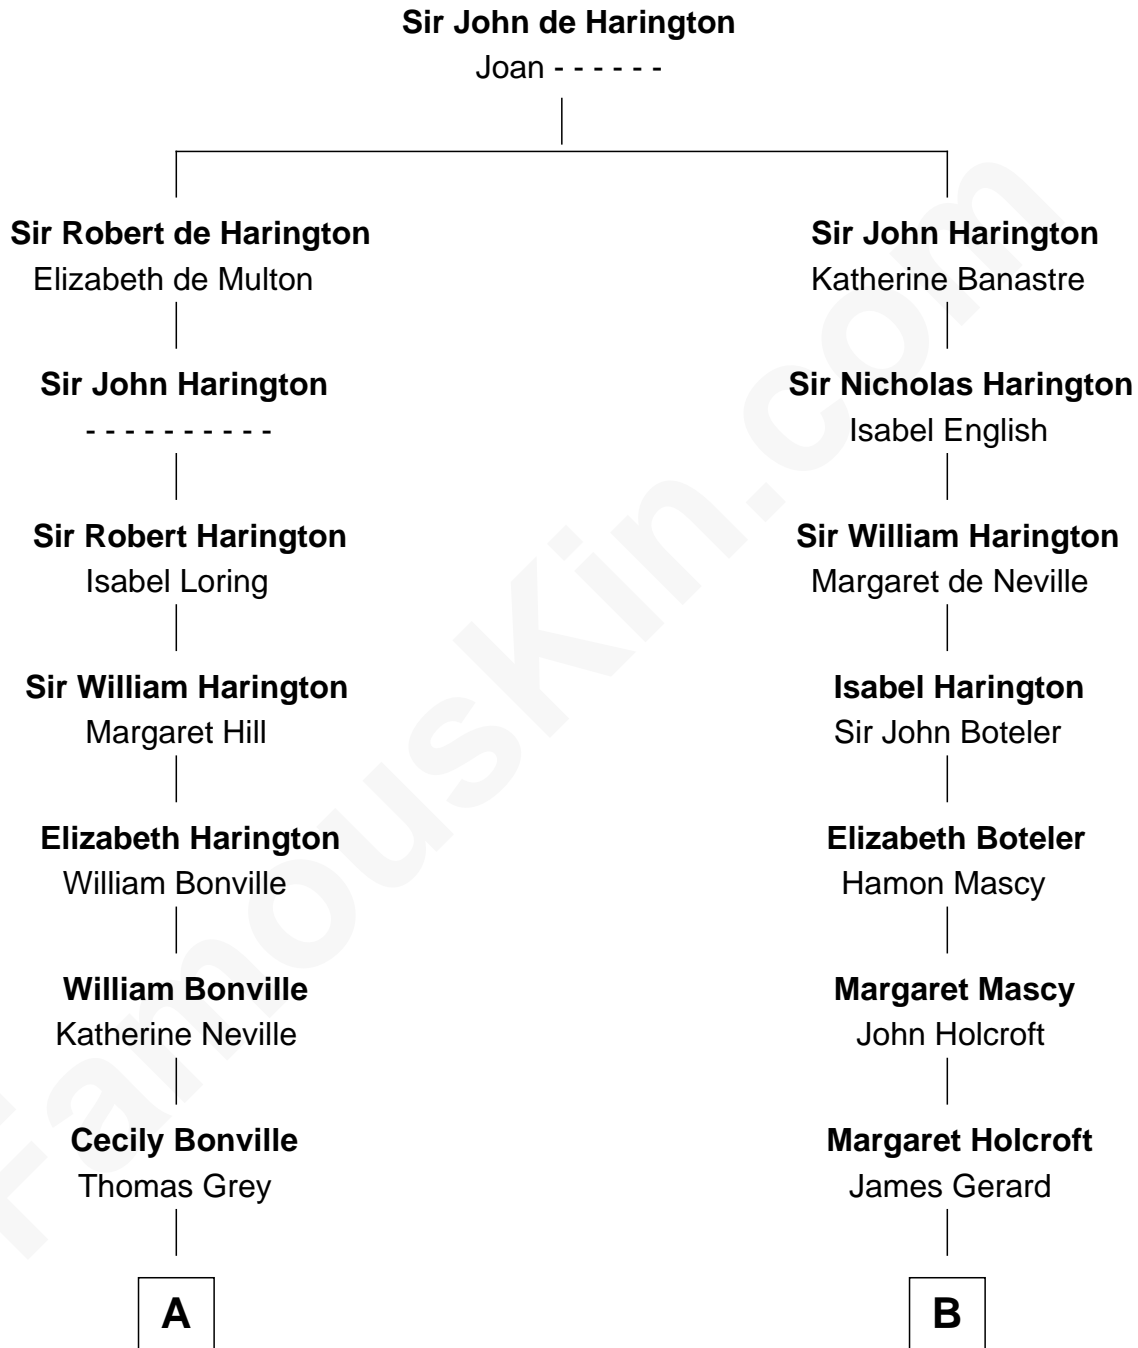

**FamousKin.com**  
**Relationship Chart of**

**Dr. H. H. Holmes**

*Serial Killer aka "Devil in the White City"*

17th cousin 2 times removed of

**Ellen (Herndon) Arthur**

*Wife of President Chester A. Arthur*

**C**

—  
**Scribner Mudgett**

Nancy Prescott

—  
**Levi Horton Mudgett**

Theodate Page Price

—  
**Dr. H. H. Holmes**

*Serial Killer Dr. H. H. Holmes*

FamousKin.com