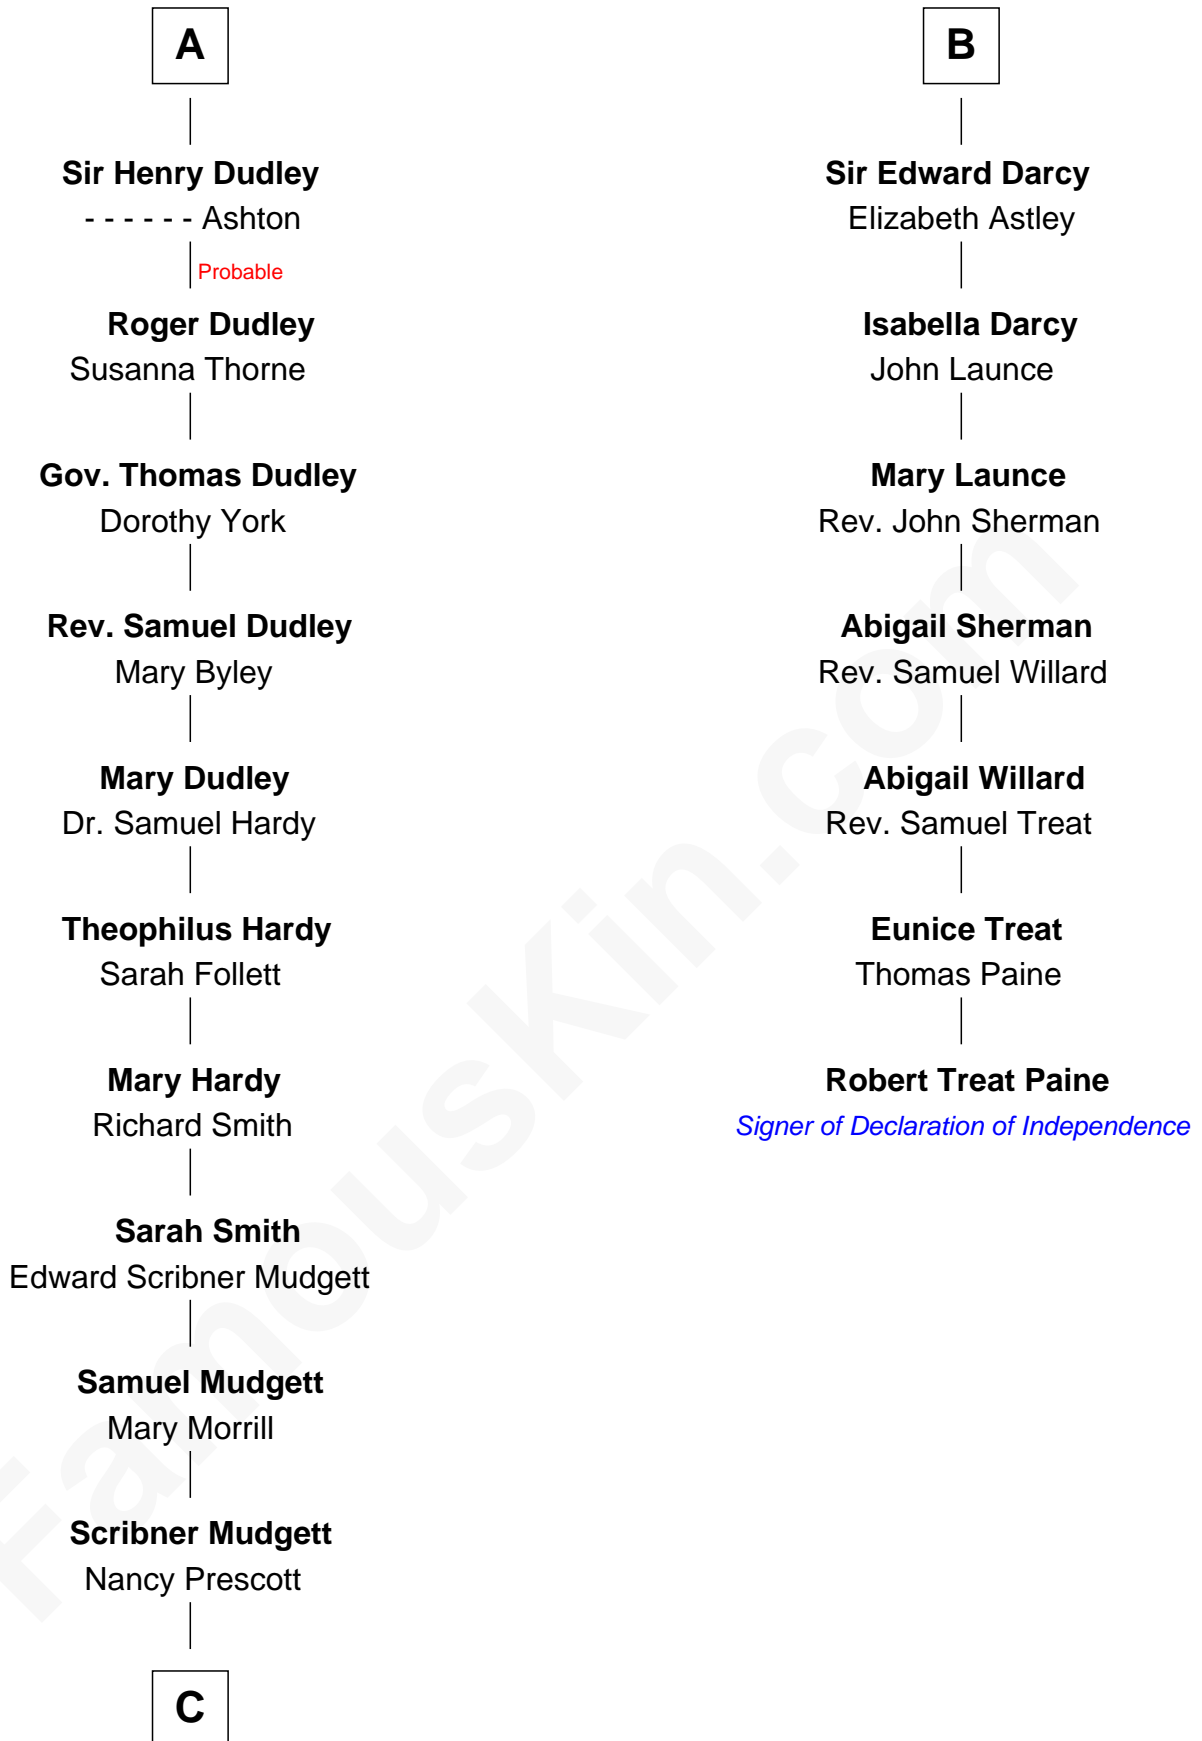

FamousKin.com Relationship Chart of

Dr. H. H. Holmes

Serial Killer aka "Devil in the White City"

13th cousin 5 times removed of

Robert Treat Paine

Signer of the Declaration of Independence

Sir William de Ros
Margery de Badlesmere

Thomas de Ros
Beatrice de Stafford

Maud de Roos
John de Welles

Margaret de Ros
Sir Reynold Grey

Margery de Welles
Stephen le Scrope

Margaret Grey
Sir William Bonville

John le Scrope
Elizabeth Chaworth

William Bonville
Elizabeth Harington

Eleanor Scrope
Richard Darcy

William Bonville
Katherine Neville

Sir William Darcy
Eupheme Langton

Cecily Bonville
Thomas Grey

Sir Thomas Darcy
Dowsabel Tempest

Cecily Grey
Sir John Sutton

Sir Arthur Darcy
Mary Carew

A

B

C

—
Levi Horton Mudgett

Theodate Page Price

—
Dr. H. H. Holmes

Serial Killer Dr. H. H. Holmes

FamousKin.com