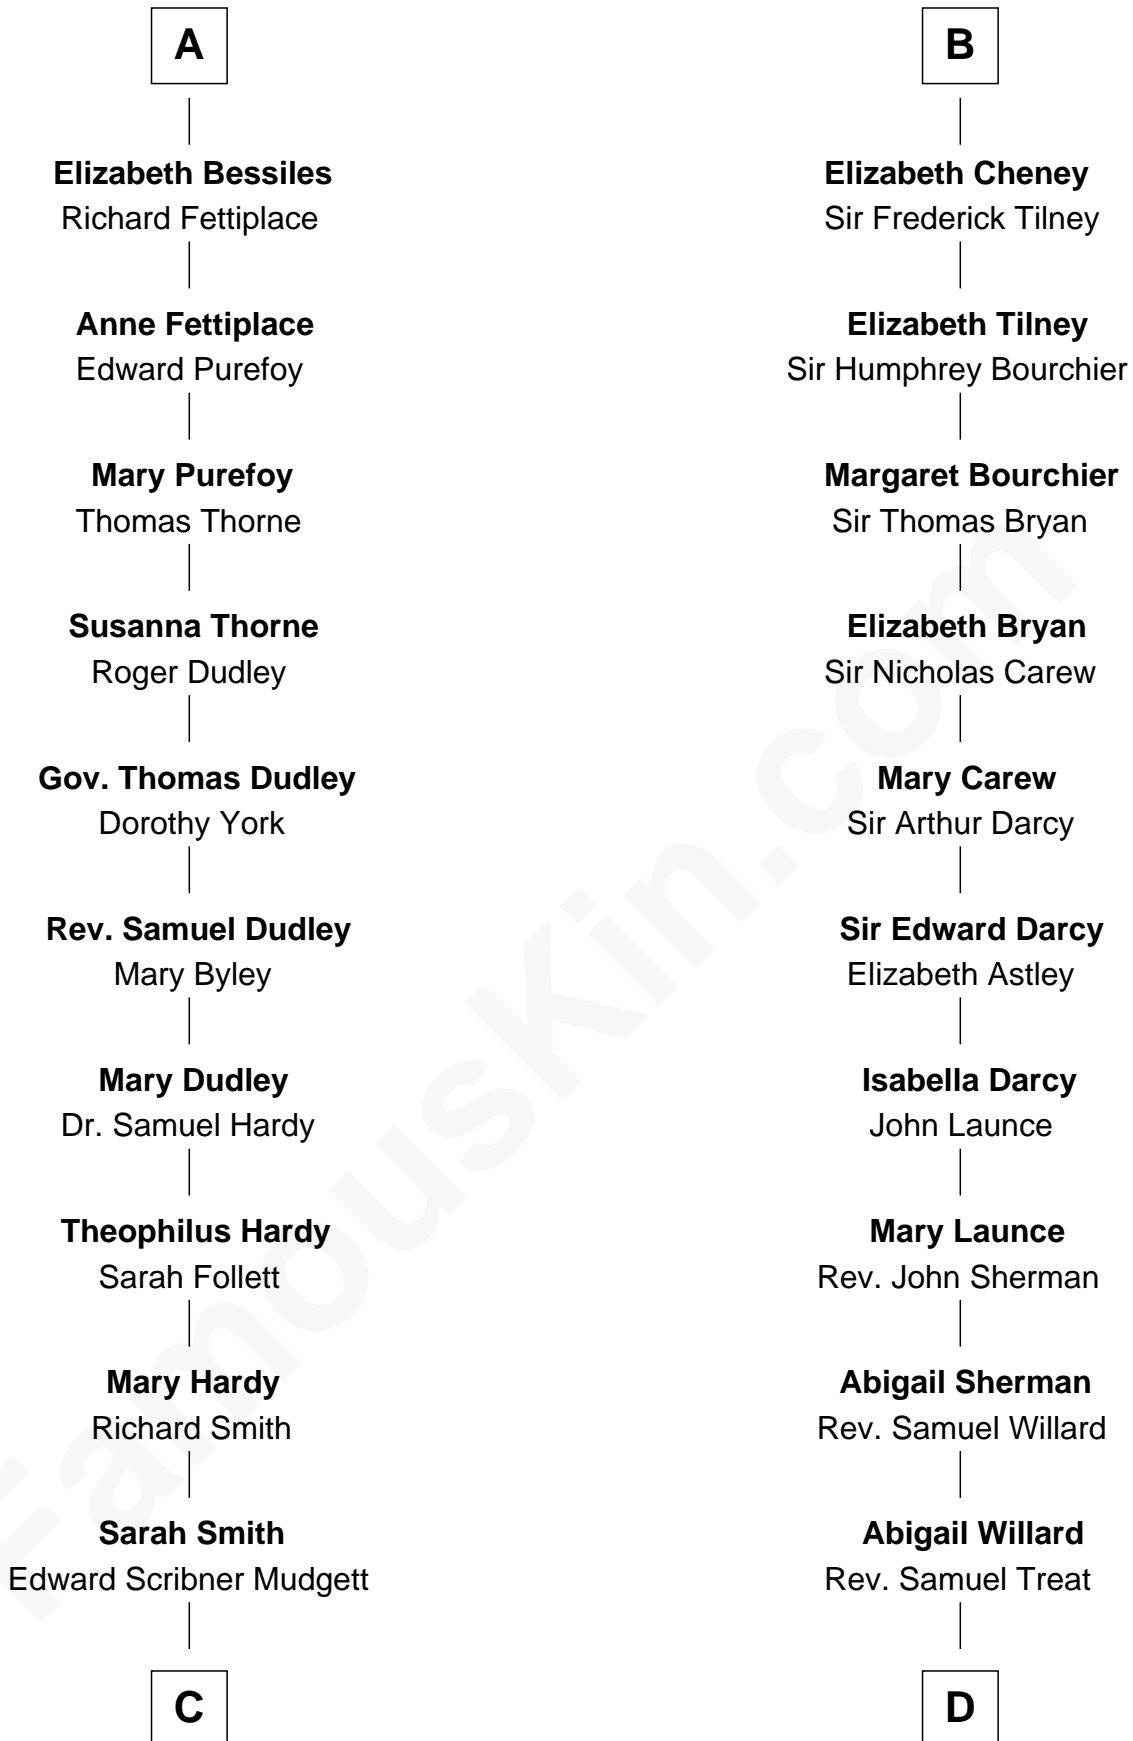

# FamousKin.com Relationship Chart of

**Dr. H. H. Holmes**

*Serial Killer aka "Devil in the White City"*

18th cousin 2 times removed of

**Robert Treat Paine**

*Signer of the Declaration of Independence*

**C**

**Samuel Mudgett**

Mary Morrill

**Scribner Mudgett**

Nancy Prescott

**Levi Horton Mudgett**

Theodate Page Price

**Dr. H. H. Holmes**

*Serial Killer Dr. H. H. Holmes*

**D**

**Eunice Treat**

Thomas Paine

**Robert Treat Paine**

*Signer of Declaration of Independence*

FamousKin.com