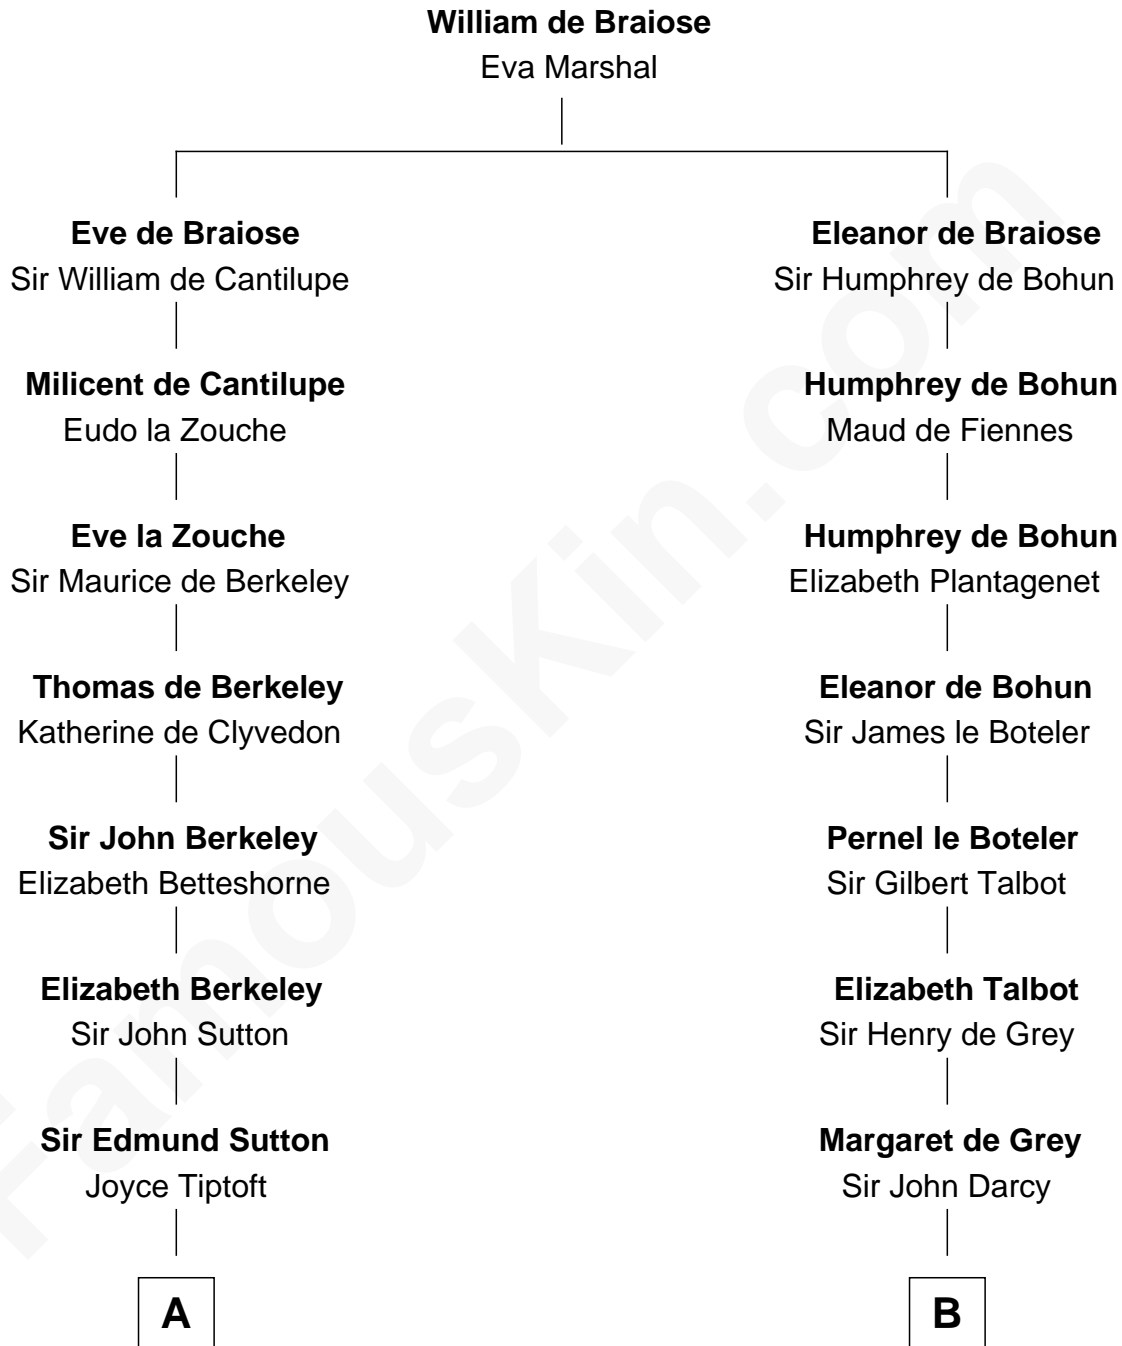

FamousKin.com Relationship Chart of

Dr. H. H. Holmes

Serial Killer aka "Devil in the White City"

18th cousin 2 times removed of

Robert Treat Paine

Signer of the Declaration of Independence

C

Samuel Mudgett

Mary Morrill

Scribner Mudgett

Nancy Prescott

Levi Horton Mudgett

Theodate Page Price

Dr. H. H. Holmes

Serial Killer Dr. H. H. Holmes

D