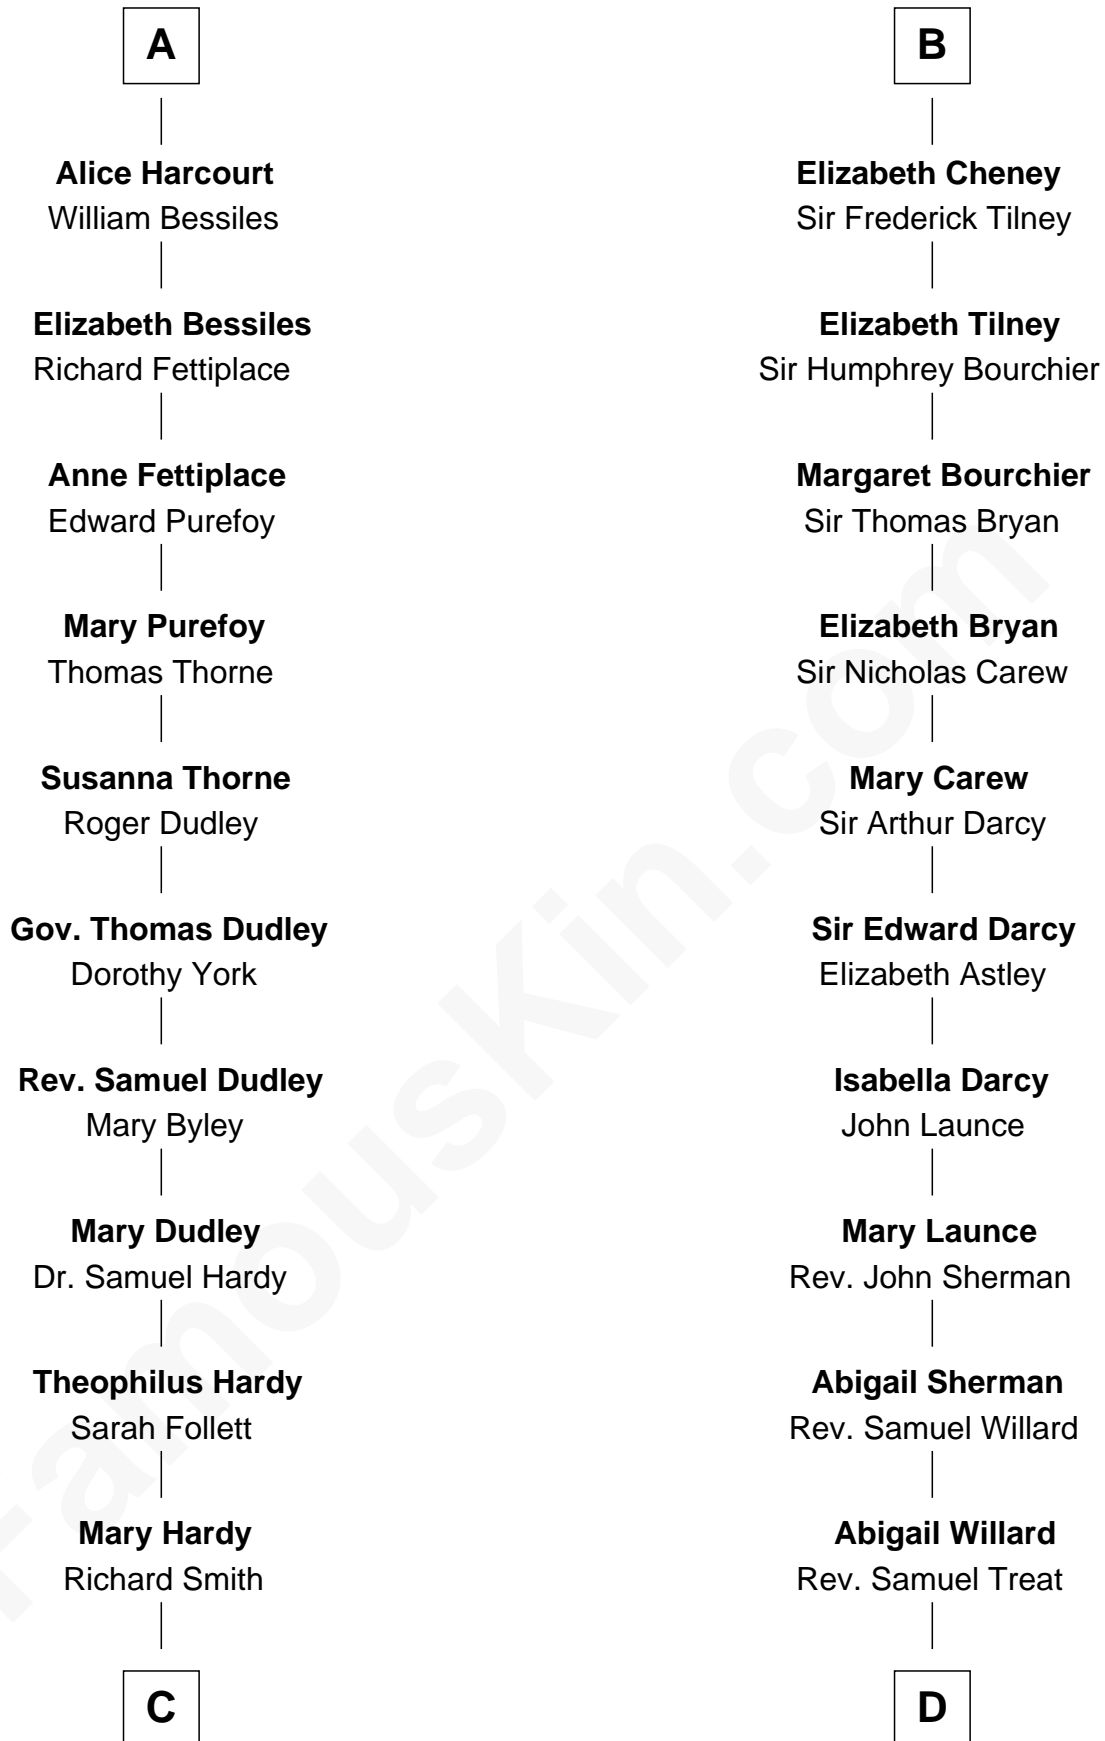

FamousKin.com

Relationship Chart of

Dr. H. H. Holmes

Serial Killer aka "Devil in the White City"

18th cousin 3 times removed of

Robert Treat Paine

Signer of the Declaration of Independence

Sir William de Hastings

Margaret le Bigod

Hillary de Hastings

Sir William de Harcourt

Sir Richard de Harcourt

Margaret Beke

Sir John de Harcourt

Eleanor la Zouche

Sir William de Harcourt

Sir Reynold de Grey

Eleanor le Strange

Ida Grey

John Cokayne

Elizabeth Cokayne

Sir Laurence Cheney

B

C

Sarah Smith
Edward Scribner Mudgett

Samuel Mudgett
Mary Morrill

Scribner Mudgett
Nancy Prescott

Levi Horton Mudgett
Theodate Page Price

Dr. H. H. Holmes
Serial Killer Dr. H. H. Holmes

D

Eunice Treat
Thomas Paine