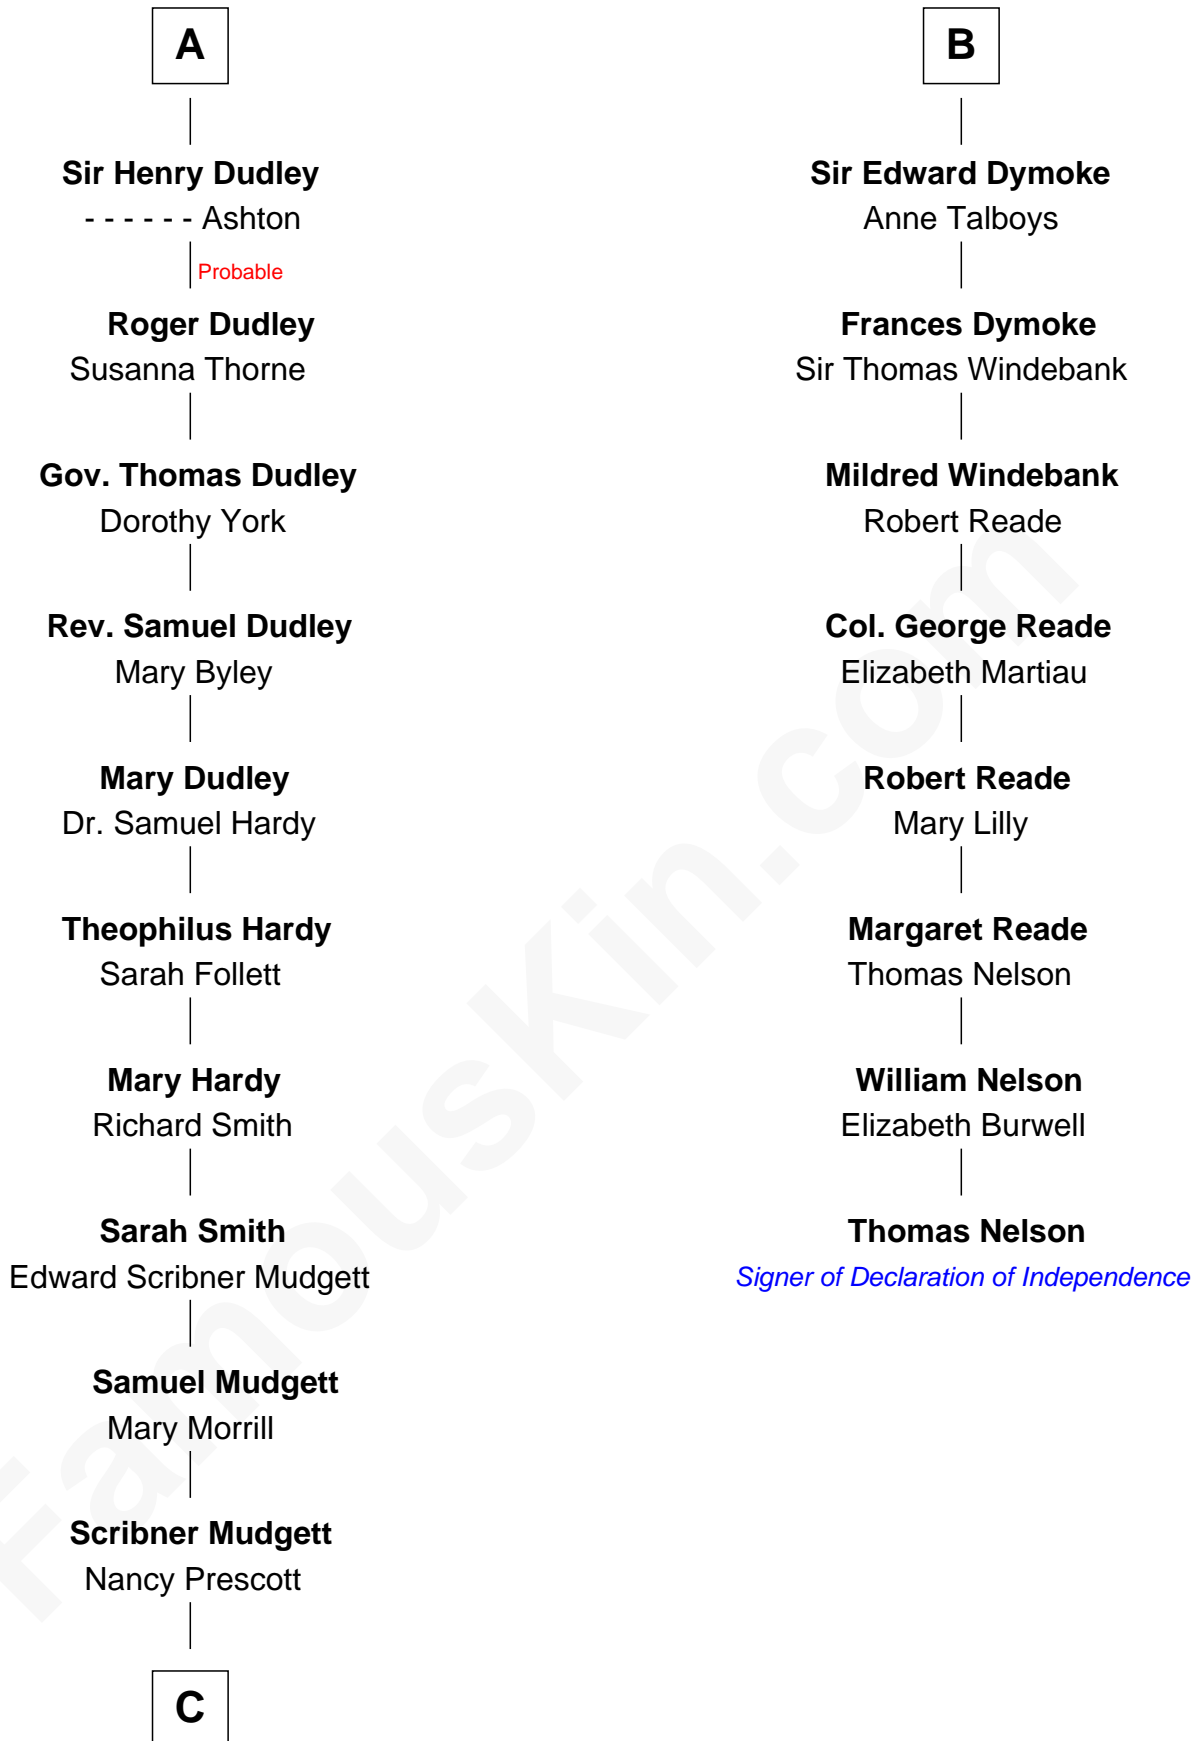

FamousKin.com Relationship Chart of

Dr. H. H. Holmes

Serial Killer aka "Devil in the White City"

14th cousin 4 times removed of

Thomas Nelson

Signer of the Declaration of Independence

Henry Plantagenet
Maud de Chaworth

Eleanor Plantagenet
Richard Fitzalan

Alice Fitzalan
Sir Thomas de Holand

Eleanor Holand
Edward Cherleton

Joyce Cherleton
Sir John Tiptoft

Joyce Tiptoft
Sir Edmund Sutton

Sir Edward Sutton
Cecily Willoughby

Sir John Sutton
Cecily Grey

A

Joan of Lancaster
John de Mowbray

John de Mowbray
Elizabeth de Segrave

Eleanor de Mowbray
John de Welles

Eudo de Welles
Maud de Greystoke

Sir Lionel de Welles
Joan de Waterton

Margaret de Welles
Sir Thomas Dymoke

Sir Robert Dymoke
Ann Sparrow

B

C

—
Levi Horton Mudgett

Theodate Page Price

—
Dr. H. H. Holmes

Serial Killer Dr. H. H. Holmes

FamousKin.com