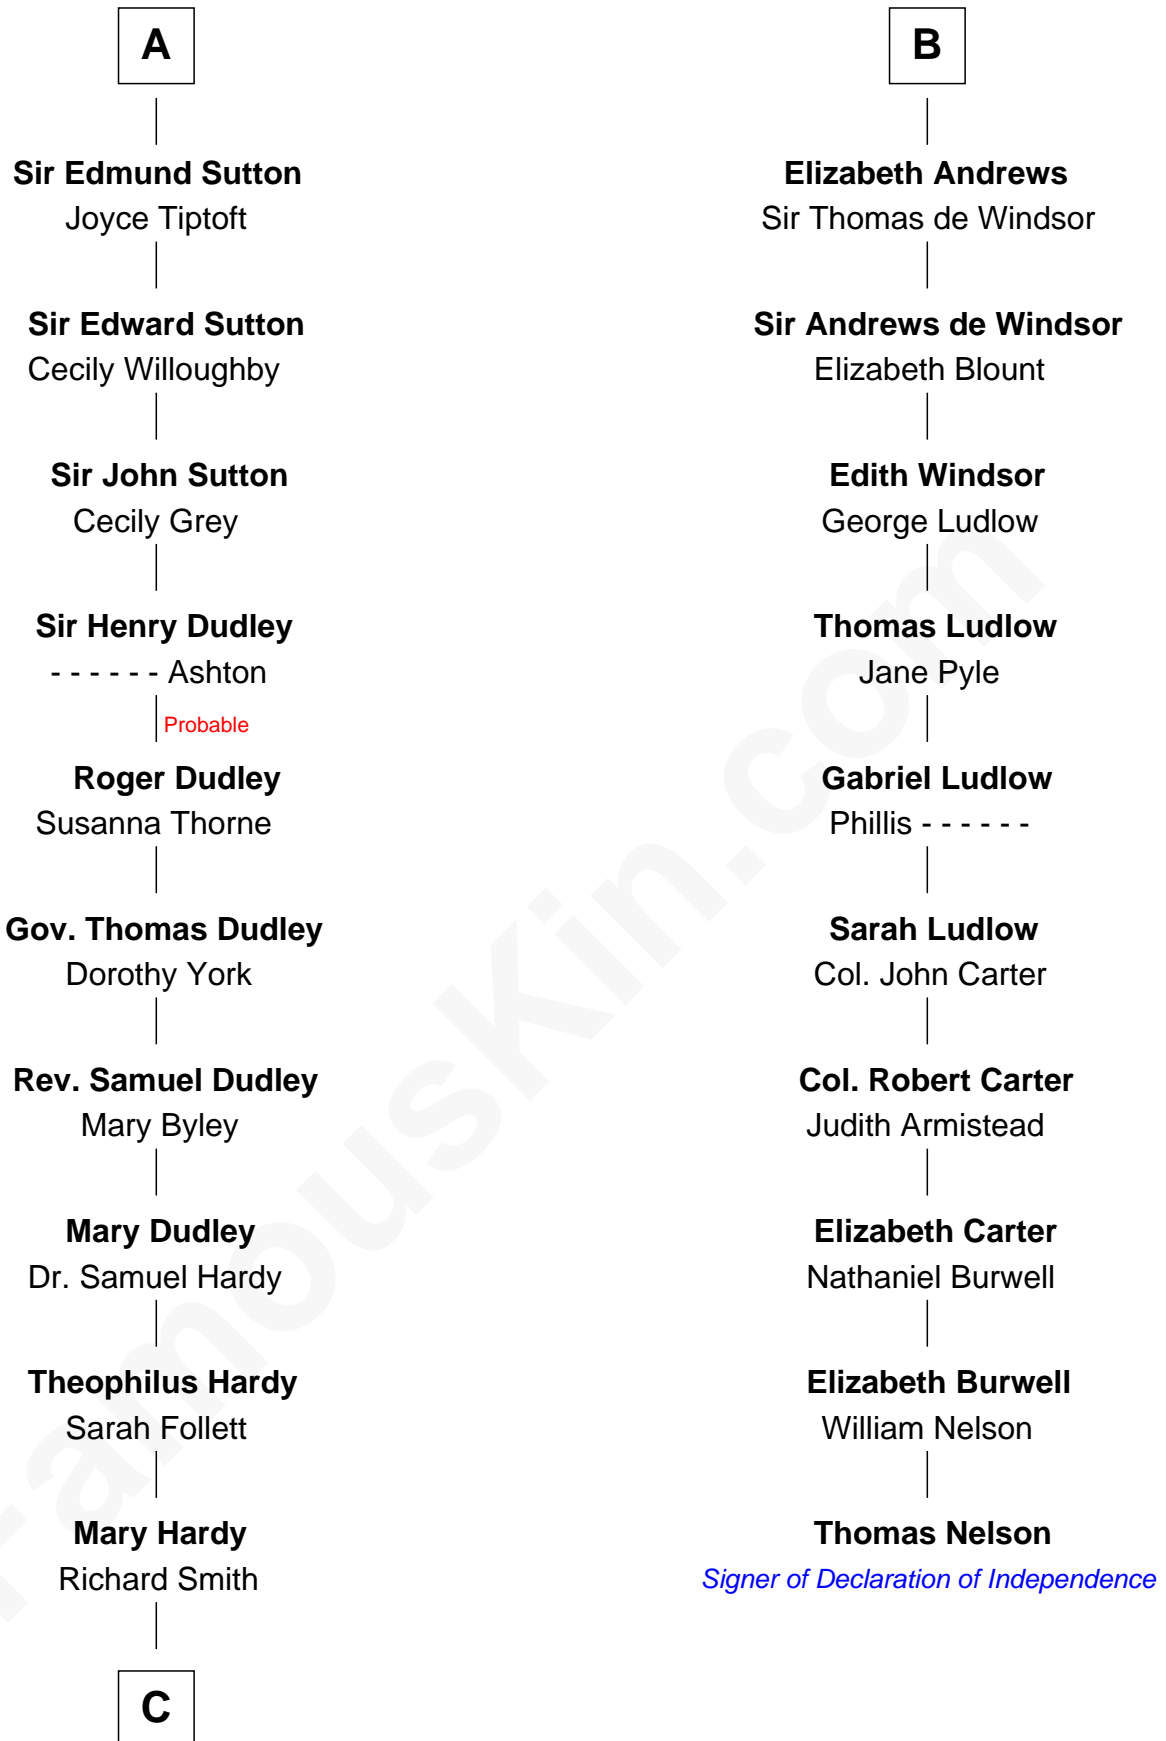

FamousKin.com Relationship Chart of

Dr. H. H. Holmes

Serial Killer aka "Devil in the White City"

16th cousin 5 times removed of

Thomas Nelson

Signer of the Declaration of Independence

Sir Hugh le Despencer

Aveline Basset

Catherine de Beaumont

Elizabeth Luttrell

John Stratton

Elizabeth Stratton

John Andrews

B

C

—
Sarah Smith
Edward Scribner Mudgett

—
Samuel Mudgett
Mary Morrill

—
Scribner Mudgett
Nancy Prescott

—
Levi Horton Mudgett
Theodate Page Price

—
Dr. H. H. Holmes
Serial Killer Dr. H. H. Holmes

FamousKin.com