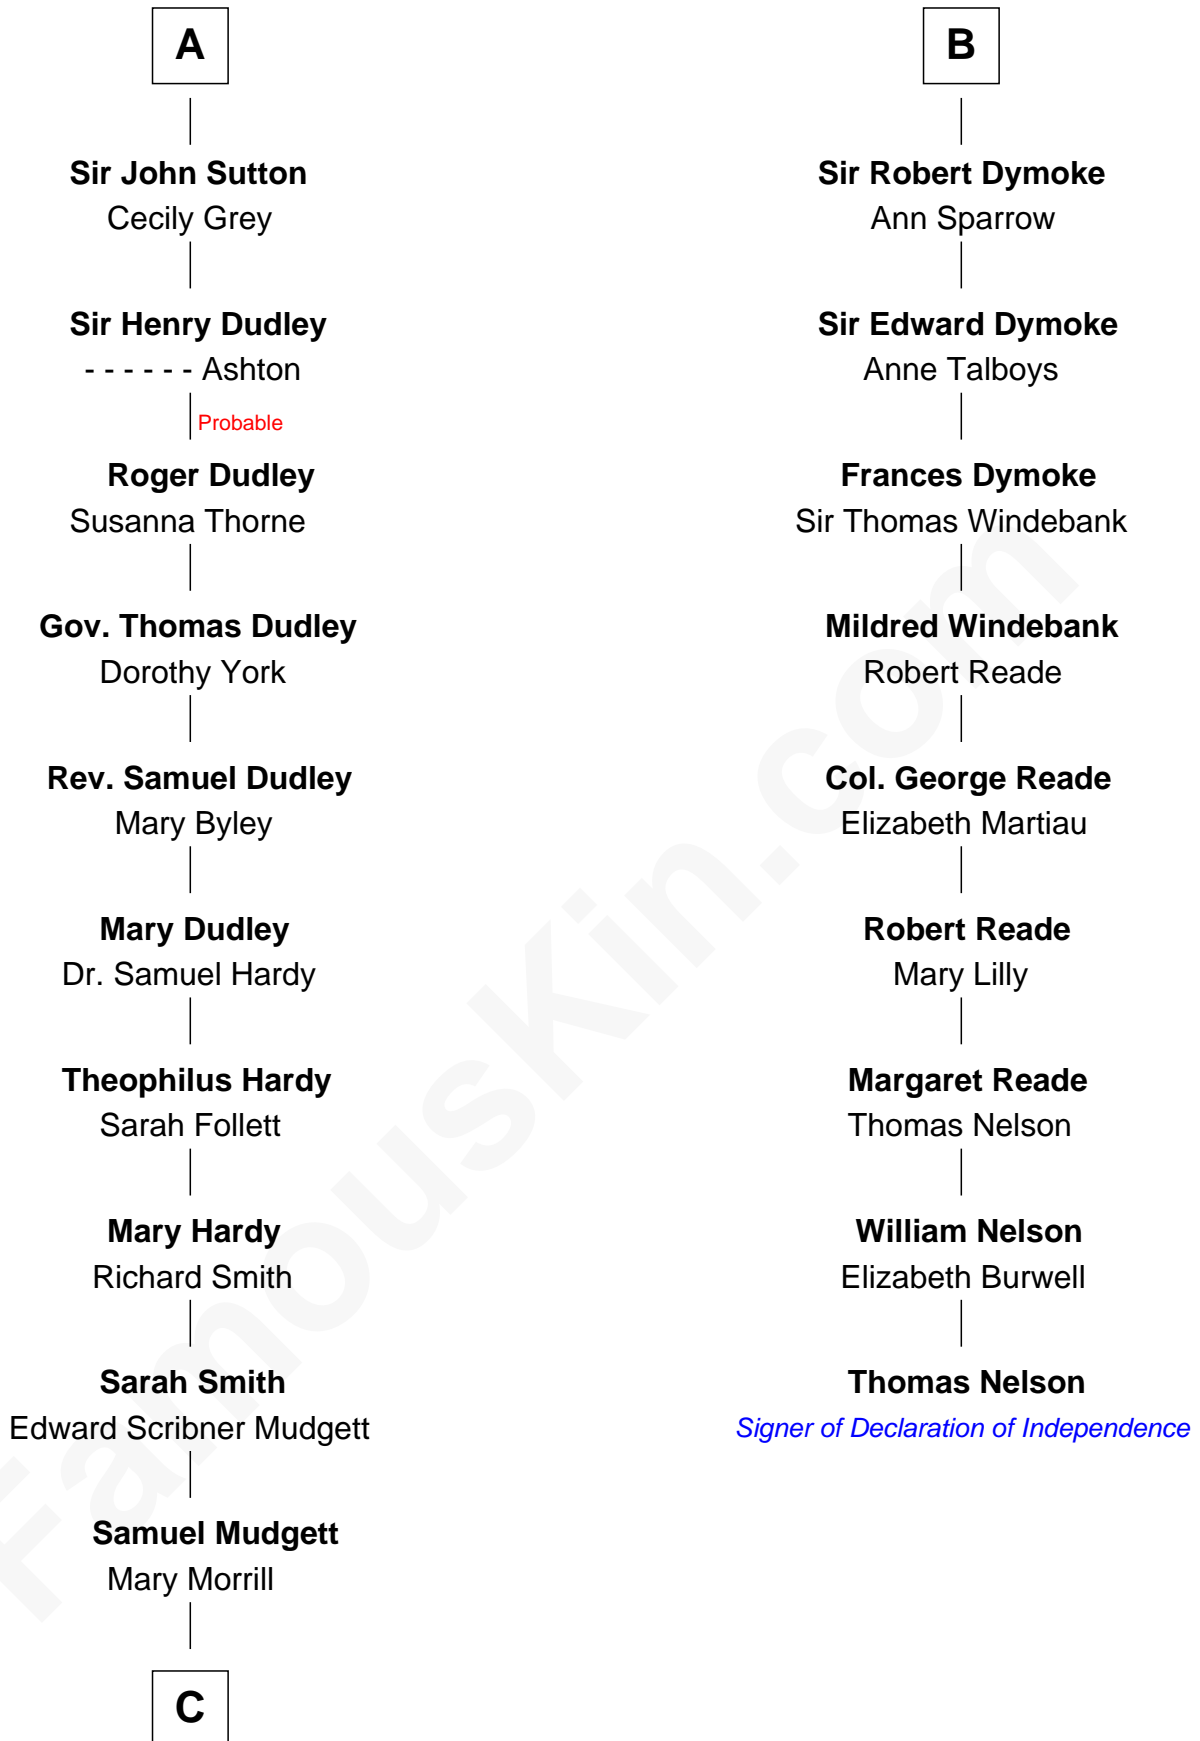

FamousKin.com Relationship Chart of

Dr. H. H. Holmes

Serial Killer aka "Devil in the White City"

15th cousin 4 times removed of

Thomas Nelson

Signer of the Declaration of Independence

C

—
Scribner Mudgett

Nancy Prescott

—
Levi Horton Mudgett

Theodate Page Price

—
Dr. H. H. Holmes

Serial Killer Dr. H. H. Holmes

FamousKin.com