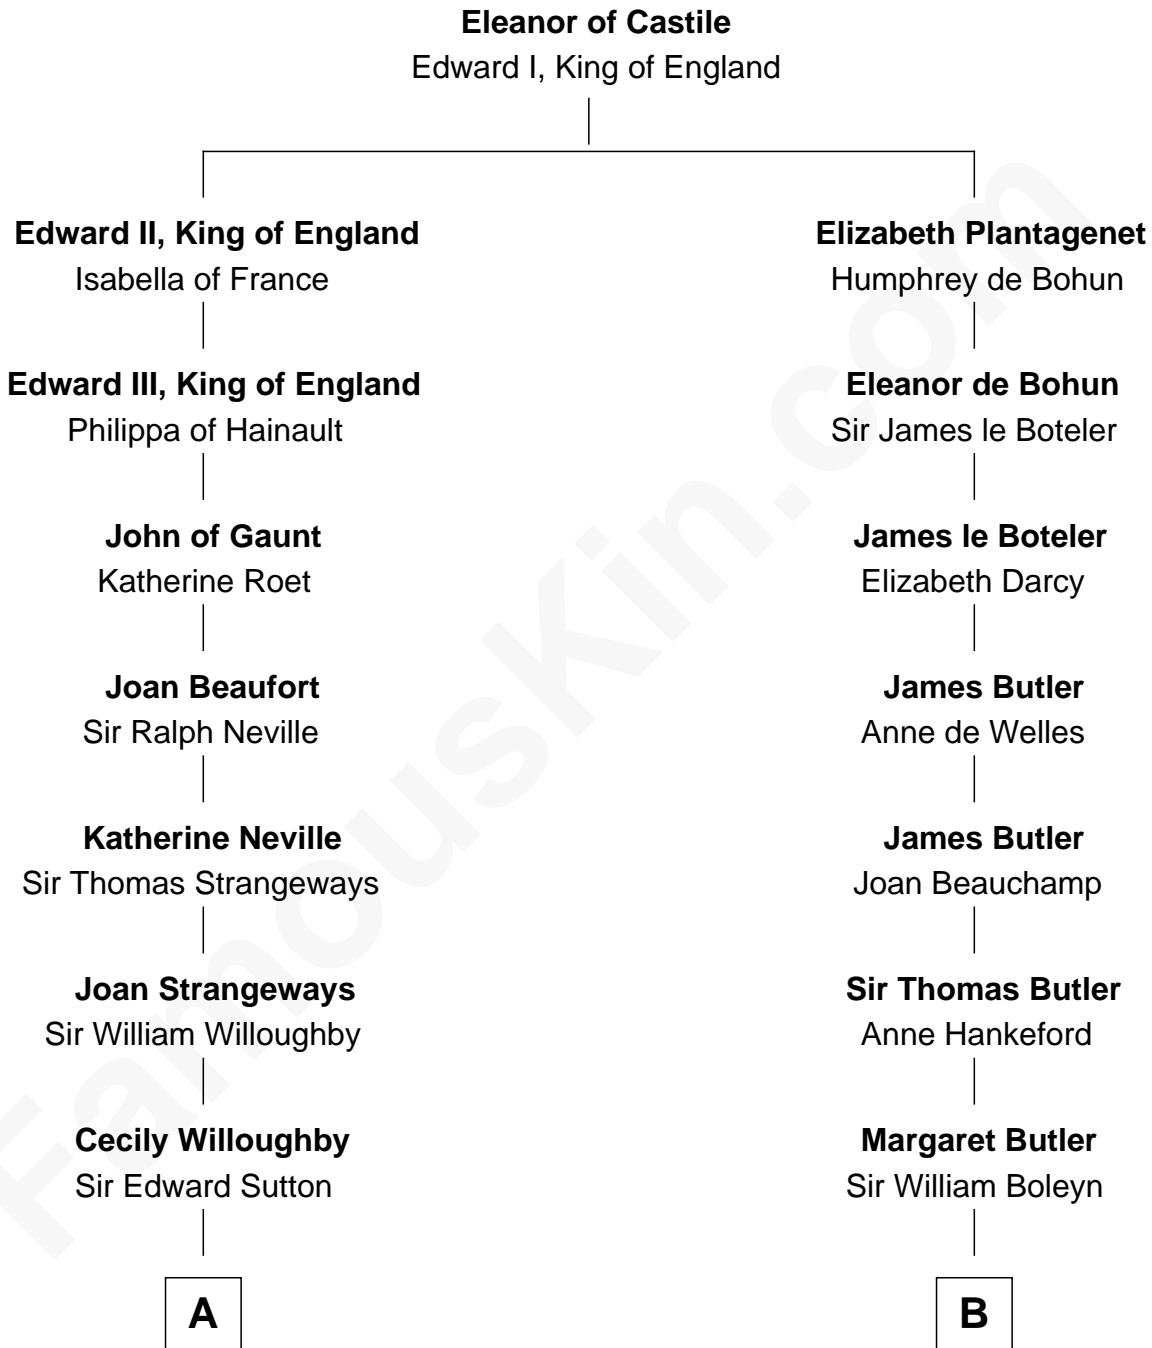

# FamousKin.com Relationship Chart of

**Dr. H. H. Holmes**

*Serial Killer aka "Devil in the White City"*

16th cousin 3 times removed of

**William Floyd**

*Signer of the Declaration of Independence*

**C**

—  
**Scribner Mudgett**

Nancy Prescott

—  
**Levi Horton Mudgett**

Theodate Page Price

—  
**Dr. H. H. Holmes**

*Serial Killer Dr. H. H. Holmes*

FamousKin.com