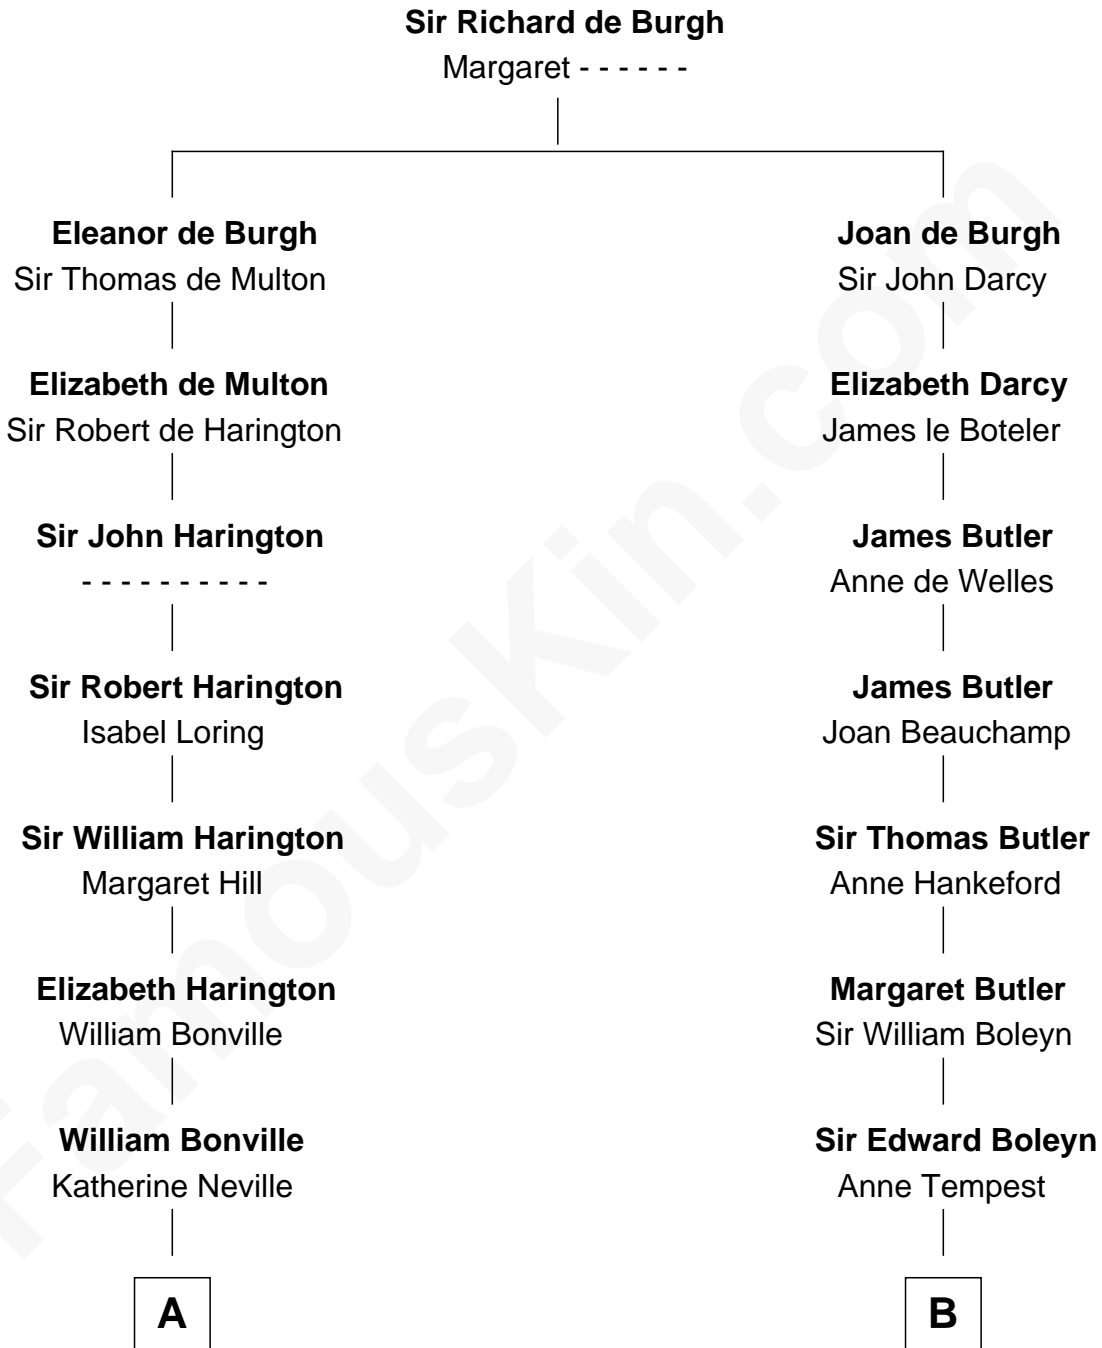

# FamousKin.com Relationship Chart of

**Dr. H. H. Holmes**

*Serial Killer aka "Devil in the White City"*

15th cousin 5 times removed of

**William Floyd**

*Signer of the Declaration of Independence*

**C**

—  
**Samuel Mudgett**

Mary Morrill

—  
**Scribner Mudgett**

Nancy Prescott

—  
**Levi Horton Mudgett**

Theodate Page Price

—  
**Dr. H. H. Holmes**

*Serial Killer Dr. H. H. Holmes*

FamousKin.com