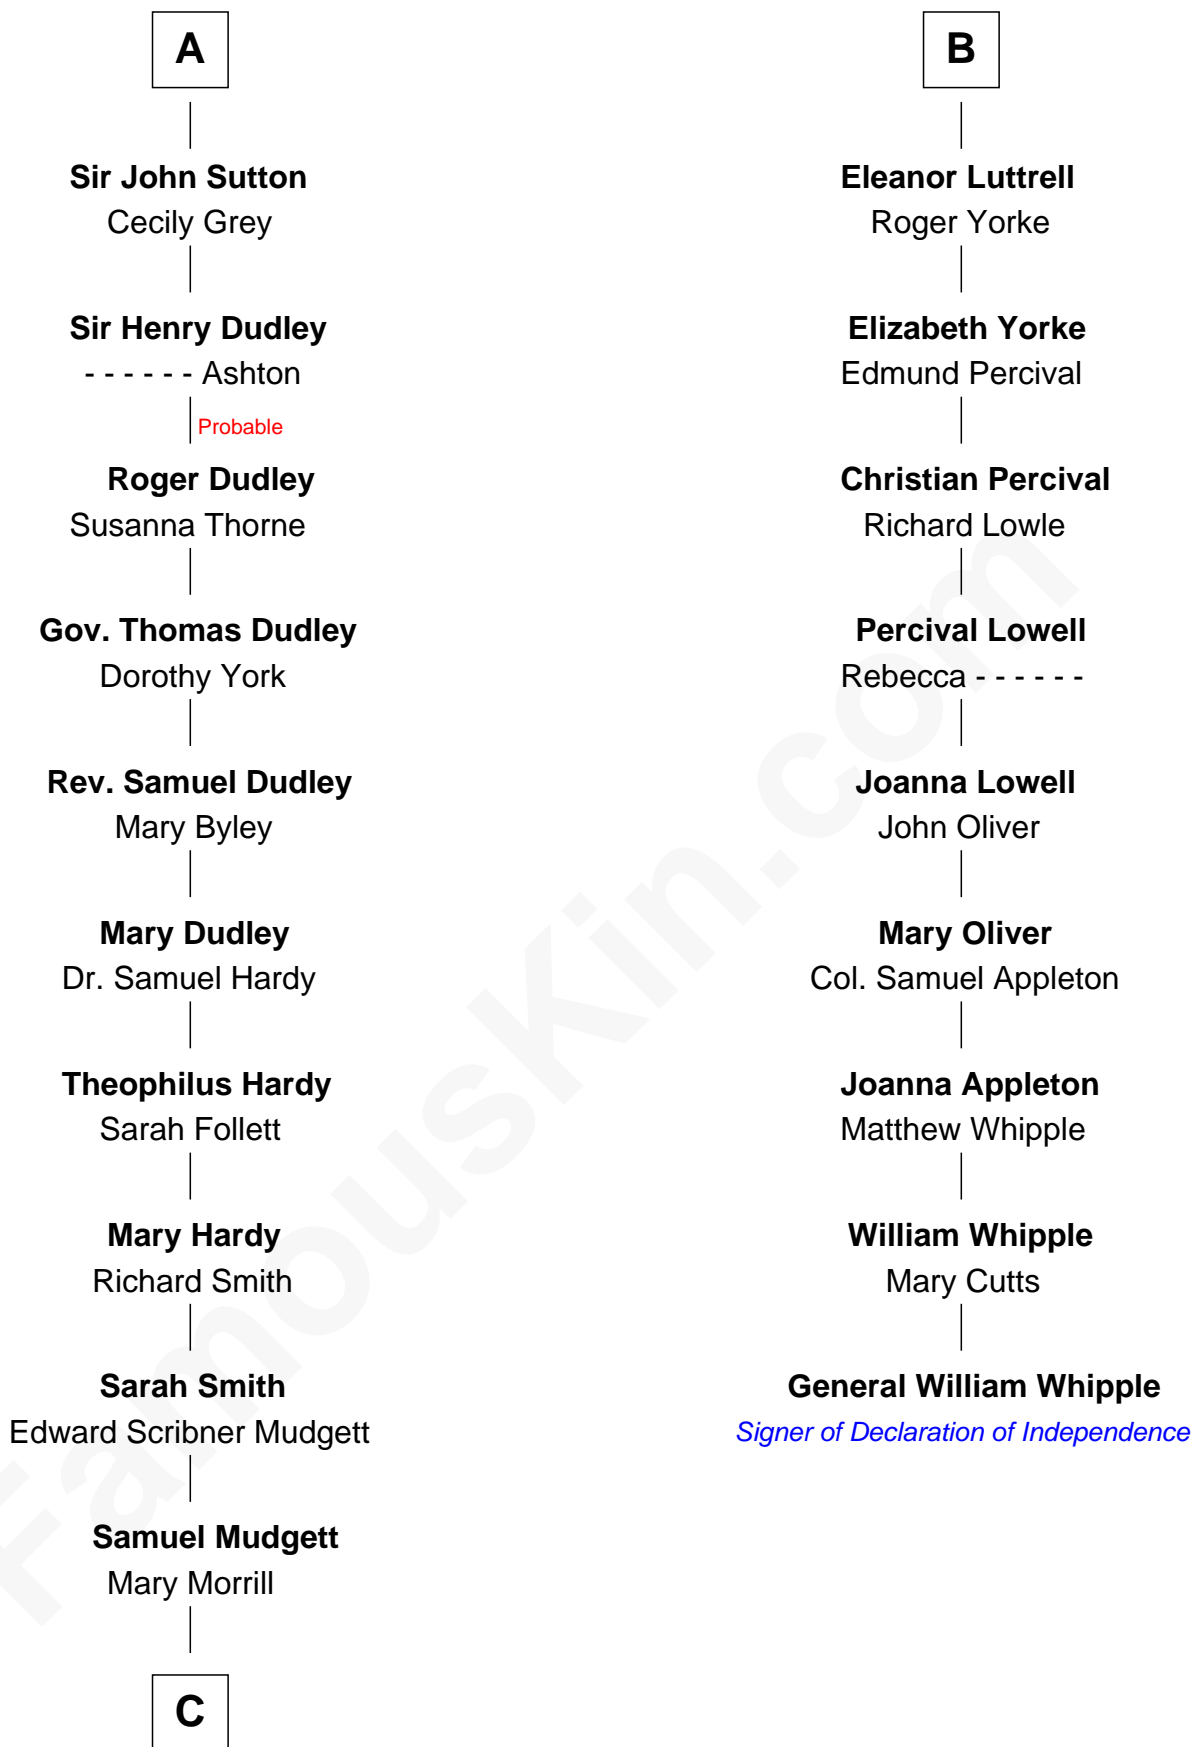

FamousKin.com Relationship Chart of

Dr. H. H. Holmes

Serial Killer aka "Devil in the White City"

15th cousin 4 times removed of

General William Whipple

Signer of the Declaration of Independence

C

—
Scribner Mudgett

Nancy Prescott

—
Levi Horton Mudgett

Theodate Page Price

—
Dr. H. H. Holmes

Serial Killer Dr. H. H. Holmes

FamousKin.com