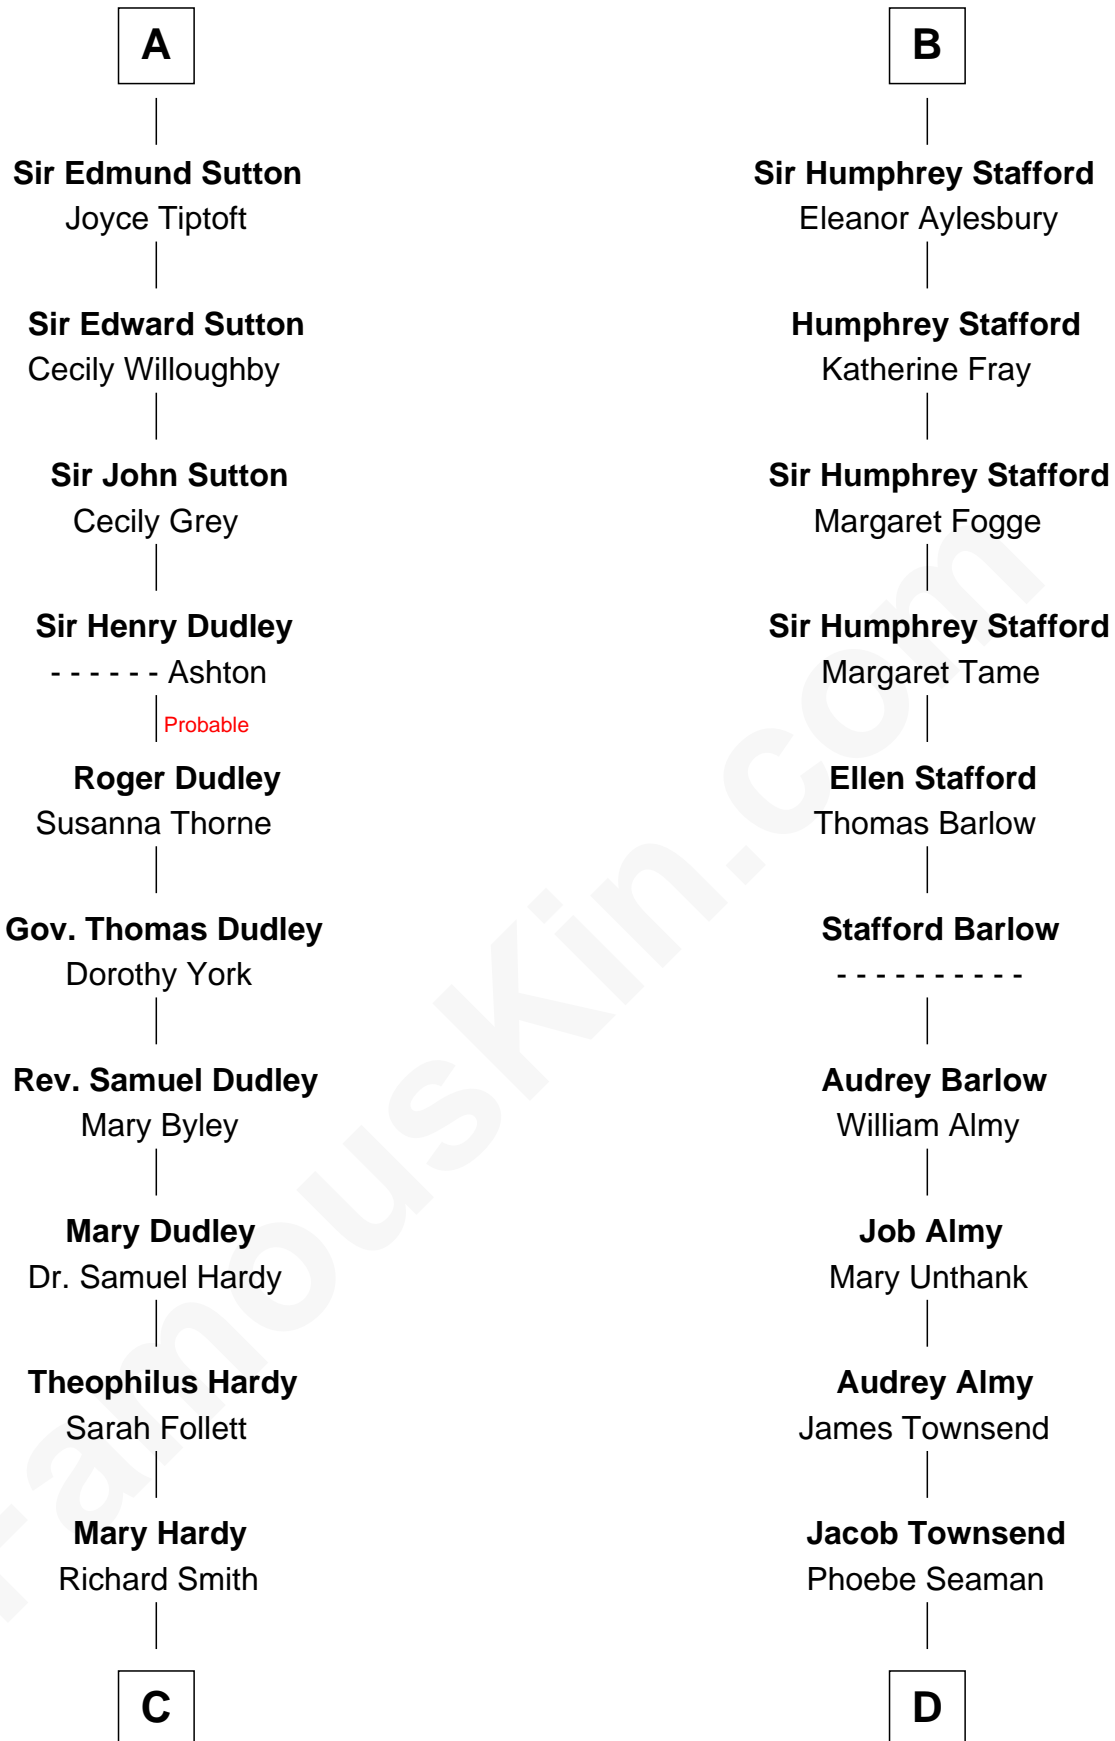

# FamousKin.com Relationship Chart of

**Dr. H. H. Holmes**

*Serial Killer aka "Devil in the White City"*

18th cousin 3 times removed of

**Robert Townsend**

*Member of the Culper Spy Ring during the American Revolution*

**C**

**Sarah Smith**  
Edward Scribner Mudgett

**Samuel Mudgett**  
Mary Morrill

**Scribner Mudgett**  
Nancy Prescott

**Levi Horton Mudgett**  
Theodate Page Price

**Dr. H. H. Holmes**  
*Serial Killer Dr. H. H. Holmes*

**D**

**Samuel Townsend**  
Sarah Stoddard

**Robert Townsend**  
*Spy known as "Culper Jr."*

FamousKin.com