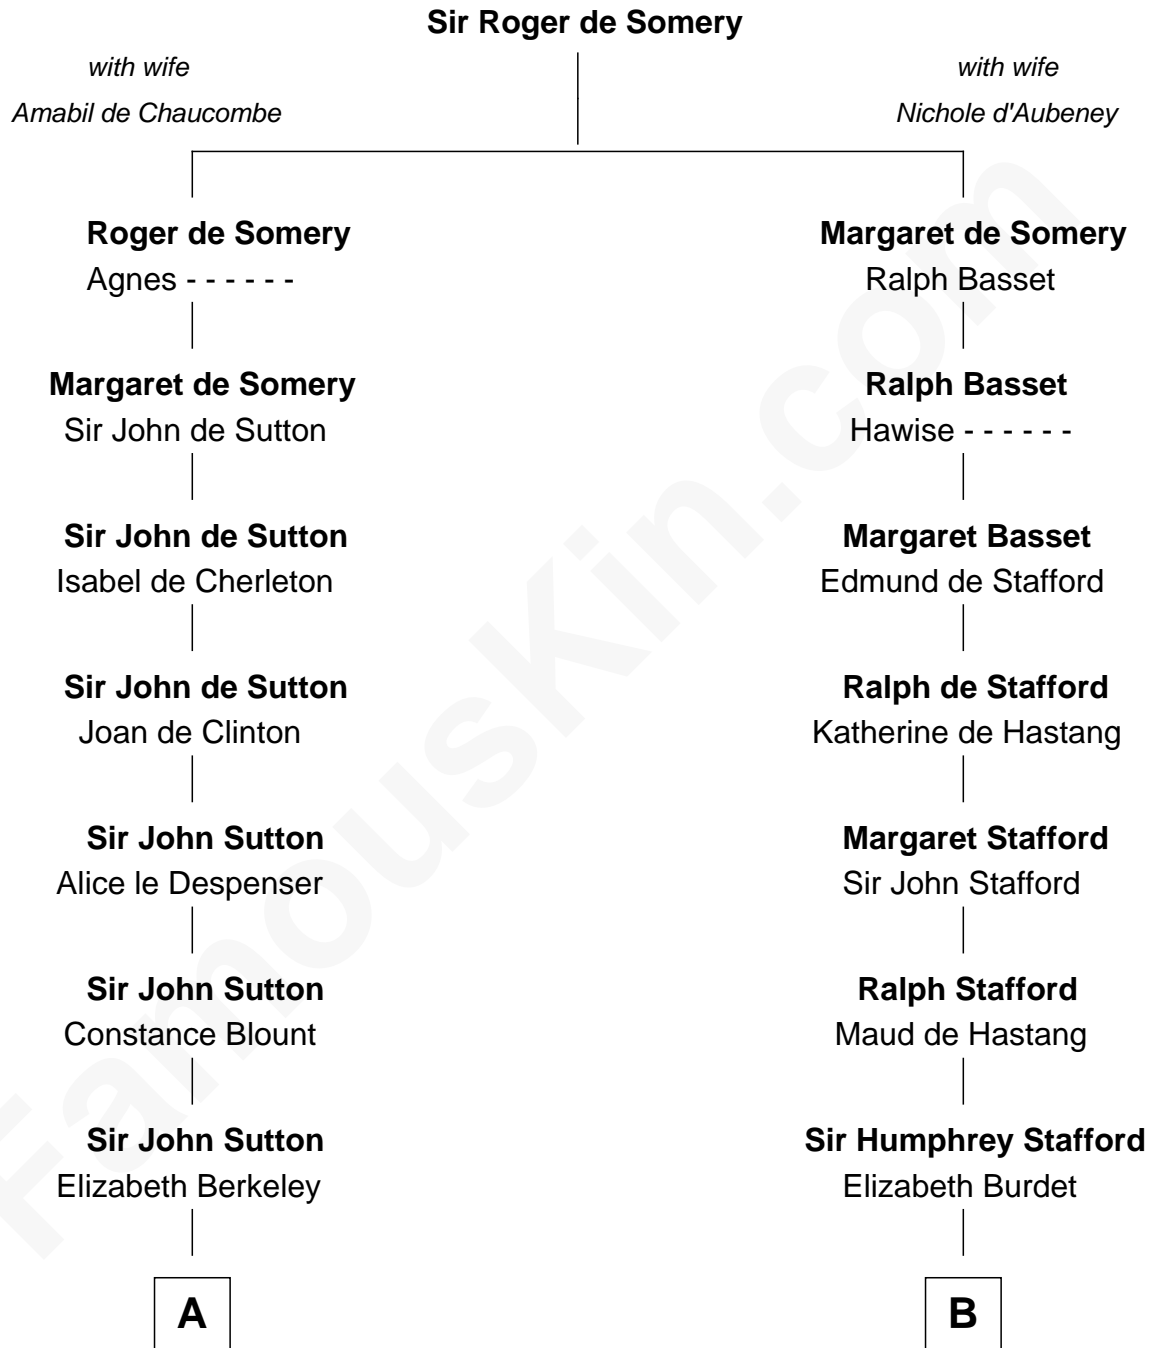

# FamousKin.com Relationship Chart of

**Dr. H. H. Holmes**

*Serial Killer aka "Devil in the White City"*

18th cousin 3 times removed of

**Robert Townsend**

*Member of the Culper Spy Ring during the American Revolution*

**C**

**Sarah Smith**  
Edward Scribner Mudgett

**Samuel Mudgett**  
Mary Morrill

**Scribner Mudgett**  
Nancy Prescott

**Levi Horton Mudgett**  
Theodate Page Price

**Dr. H. H. Holmes**  
*Serial Killer Dr. H. H. Holmes*

**D**

**Samuel Townsend**  
Sarah Stoddard

**Robert Townsend**  
*Spy known as "Culper Jr."*

FamousKin.com