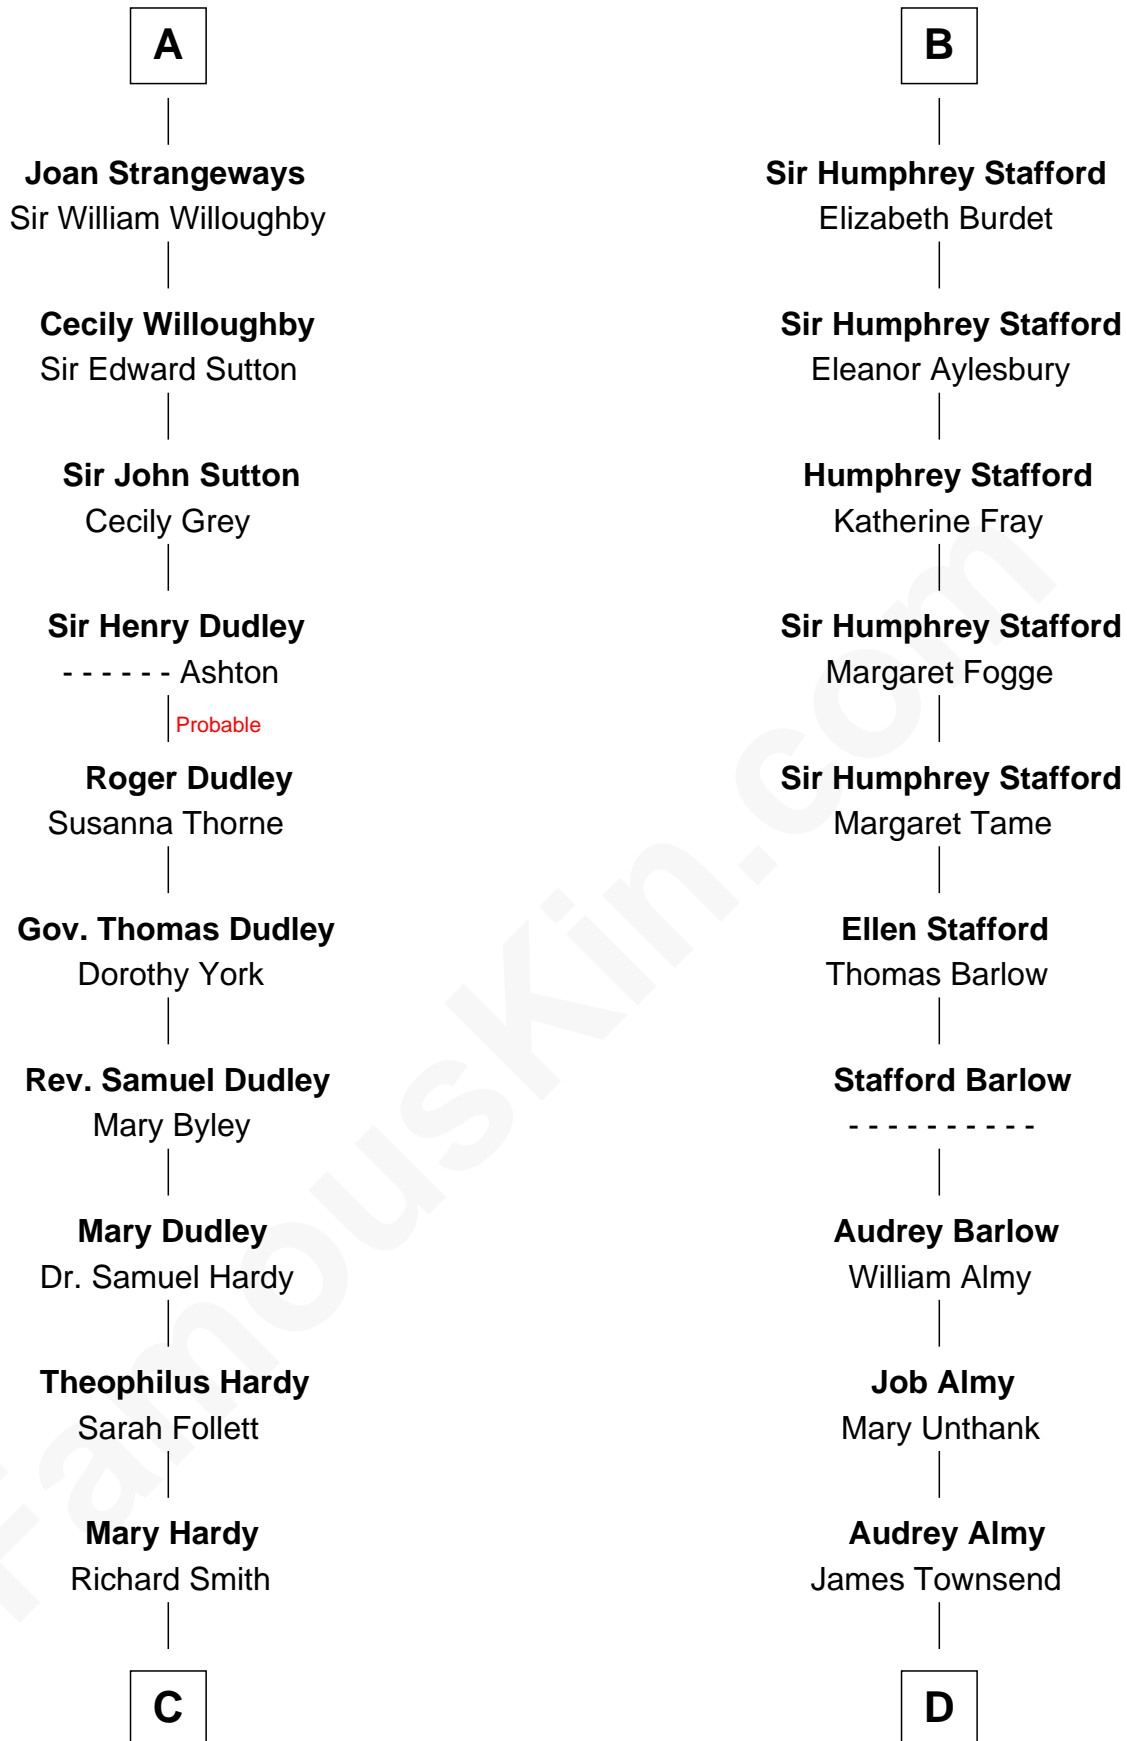

FamousKin.com Relationship Chart of

Dr. H. H. Holmes

Serial Killer aka "Devil in the White City"

19th cousin 2 times removed of

Robert Townsend

Member of the Culper Spy Ring during the American Revolution

Sir William Longespee

Maud de St. Philibert

Sir Warin Trussell

Maud Trussell

Sir John de Hastang

Maud de Hastang

Ralph Stafford

B

C

Sarah Smith
Edward Scribner Mudgett

Samuel Mudgett
Mary Morrill

Scribner Mudgett
Nancy Prescott

Levi Horton Mudgett
Theodate Page Price

Dr. H. H. Holmes
Serial Killer Dr. H. H. Holmes

D

Jacob Townsend
Phoebe Seaman