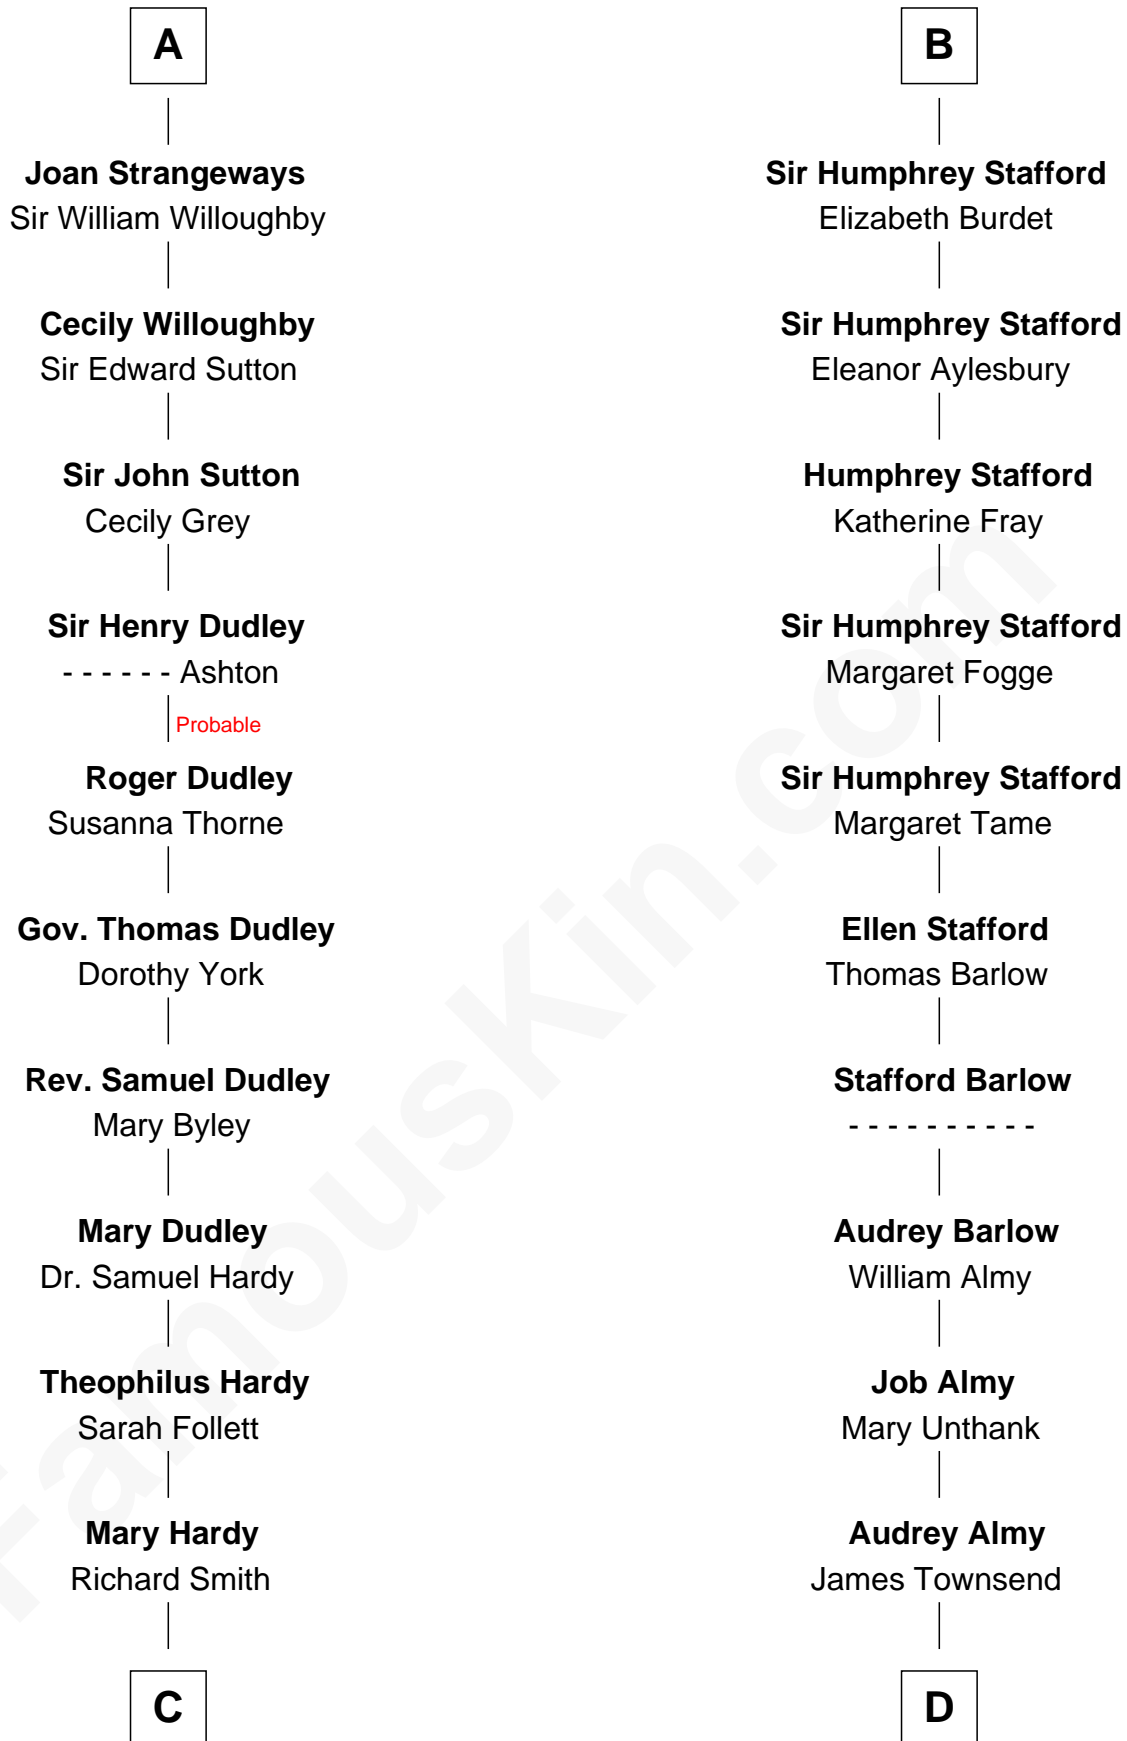

FamousKin.com Relationship Chart of

Dr. H. H. Holmes

Serial Killer aka "Devil in the White City"

19th cousin 2 times removed of

Robert Townsend

Member of the Culper Spy Ring during the American Revolution

C

Sarah Smith
Edward Scribner Mudgett

Samuel Mudgett
Mary Morrill

Scribner Mudgett
Nancy Prescott

Levi Horton Mudgett
Theodate Page Price

Dr. H. H. Holmes
Serial Killer Dr. H. H. Holmes

D

Jacob Townsend
Phoebe Seaman