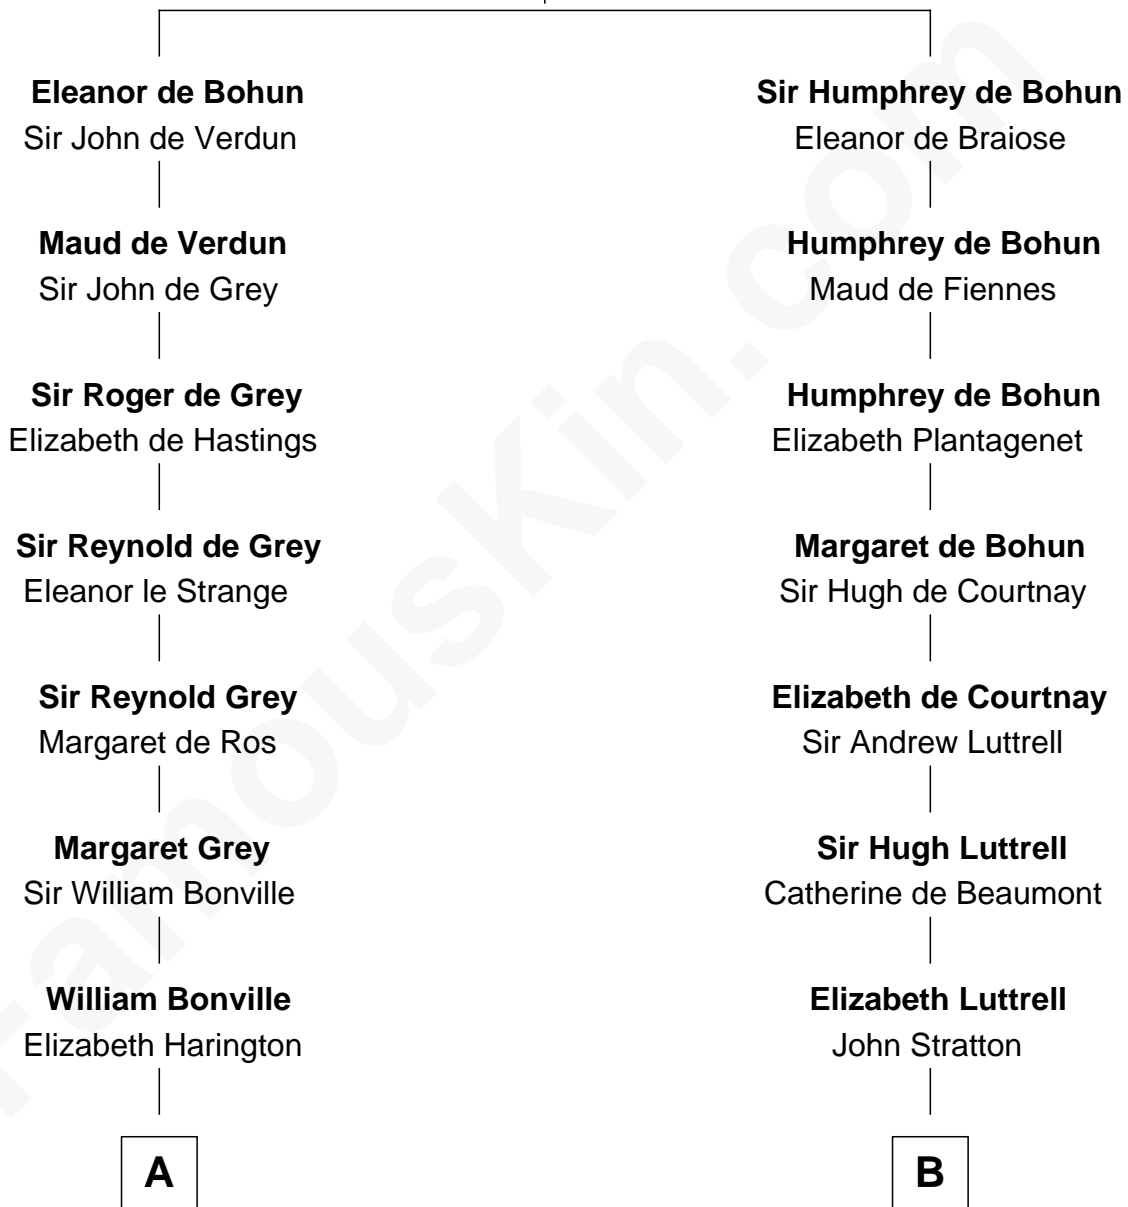

FamousKin.com Relationship Chart of

Dr. H. H. Holmes

Serial Killer aka "Devil in the White City"

16th cousin 5 times removed of

Caleb Brewster

Member of the Culper Spy Ring during the American Revolution

Sir Humphrey de Bohun

Maud of Eu

C

—
Sarah Smith
Edward Scribner Mudgett

—
Samuel Mudgett
Mary Morrill

—
Scribner Mudgett
Nancy Prescott

—
Levi Horton Mudgett
Theodate Page Price

—
Dr. H. H. Holmes
Serial Killer Dr. H. H. Holmes