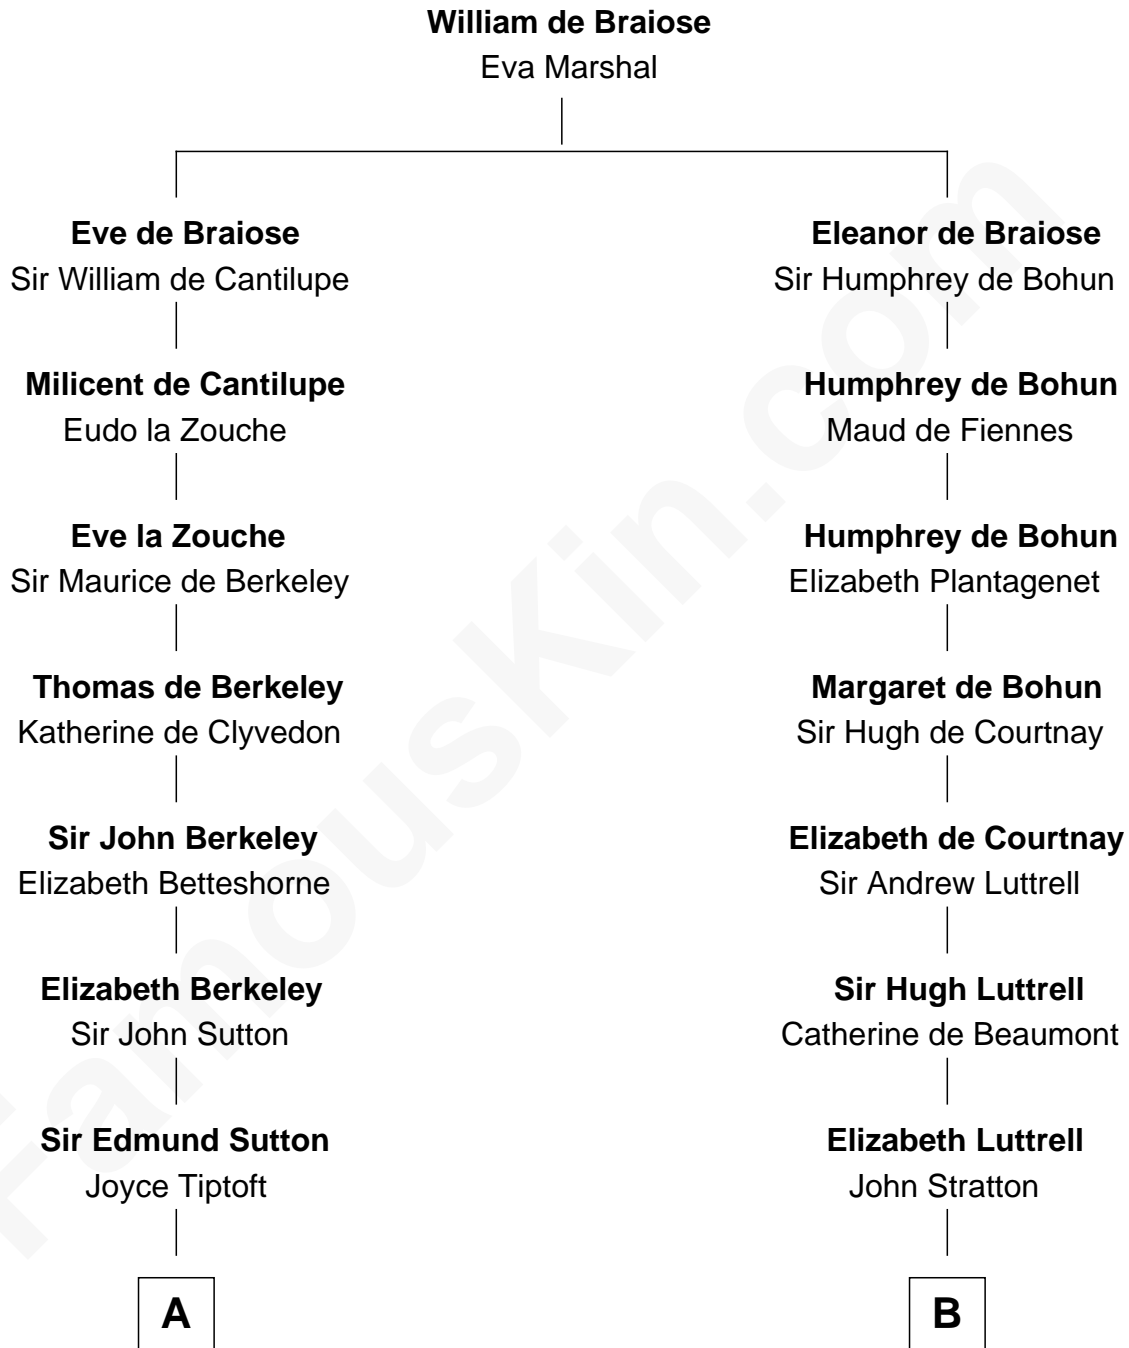

FamousKin.com Relationship Chart of

Dr. H. H. Holmes

Serial Killer aka "Devil in the White City"

16th cousin 4 times removed of

Caleb Brewster

Member of the Culper Spy Ring during the American Revolution

C

—
Samuel Mudgett

Mary Morrill

—
Scribner Mudgett

Nancy Prescott

—
Levi Horton Mudgett

Theodate Page Price

—
Dr. H. H. Holmes

Serial Killer Dr. H. H. Holmes

FamousKin.com