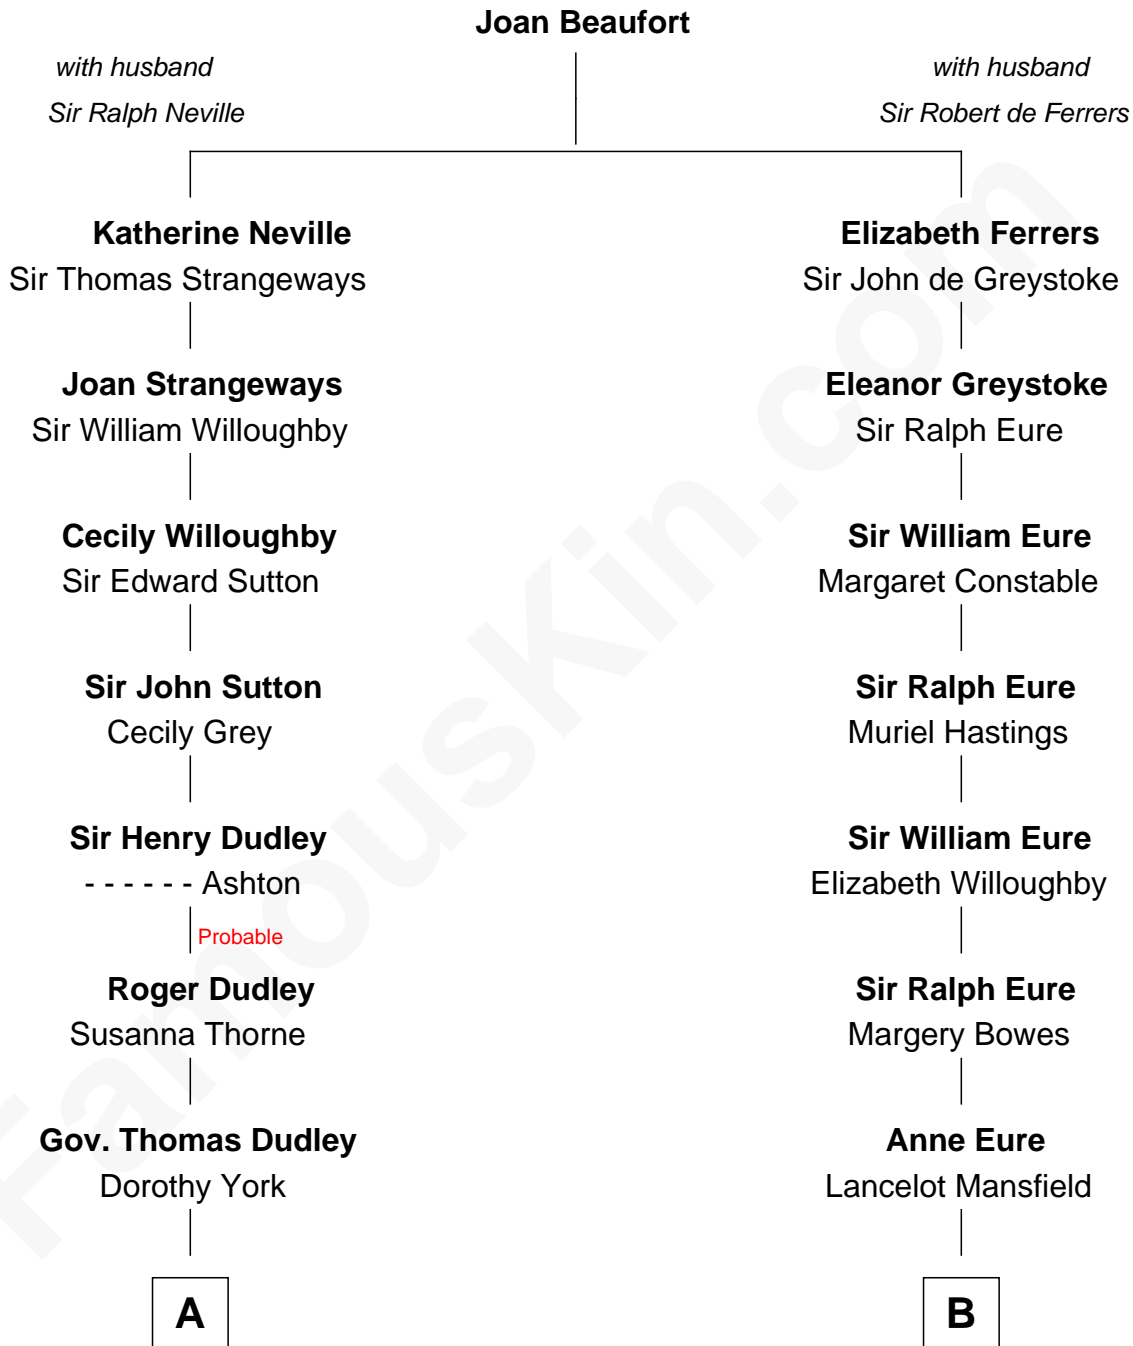

# FamousKin.com Relationship Chart of

**Dr. H. H. Holmes**

*Serial Killer aka "Devil in the White City"*

15th cousin 3 times removed of

**Sandra Day O'Connor**

*First Female U.S. Supreme Court Justice*

C

Henry R. Day  
Ada Mae Wilkey

Sandra Day O'Connor  
*U.S. Supreme Court Justice*

FamousKin.com