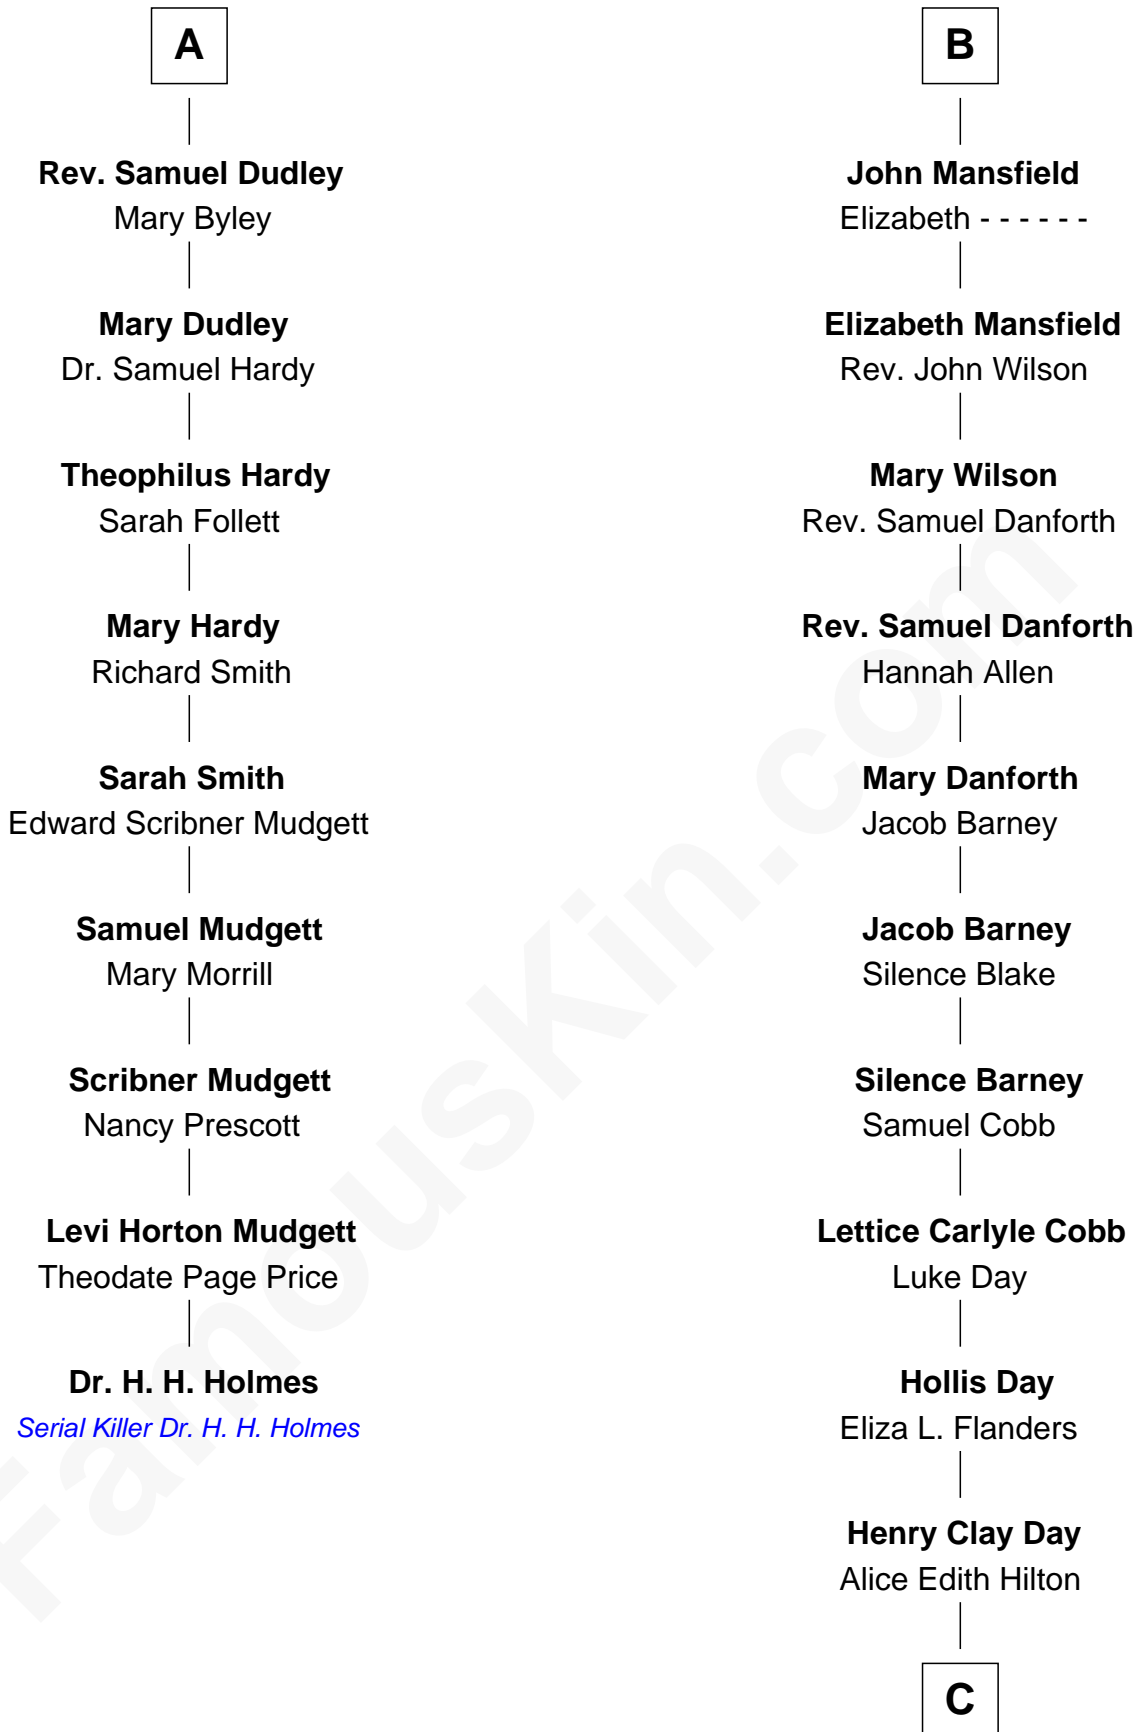

# FamousKin.com Relationship Chart of

**Dr. H. H. Holmes**

*Serial Killer aka "Devil in the White City"*

15th cousin 3 times removed of

**Sandra Day O'Connor**

*First Female U.S. Supreme Court Justice*

C

Henry R. Day  
Ada Mae Wilkey

Sandra Day O'Connor  
*U.S. Supreme Court Justice*

FamousKin.com