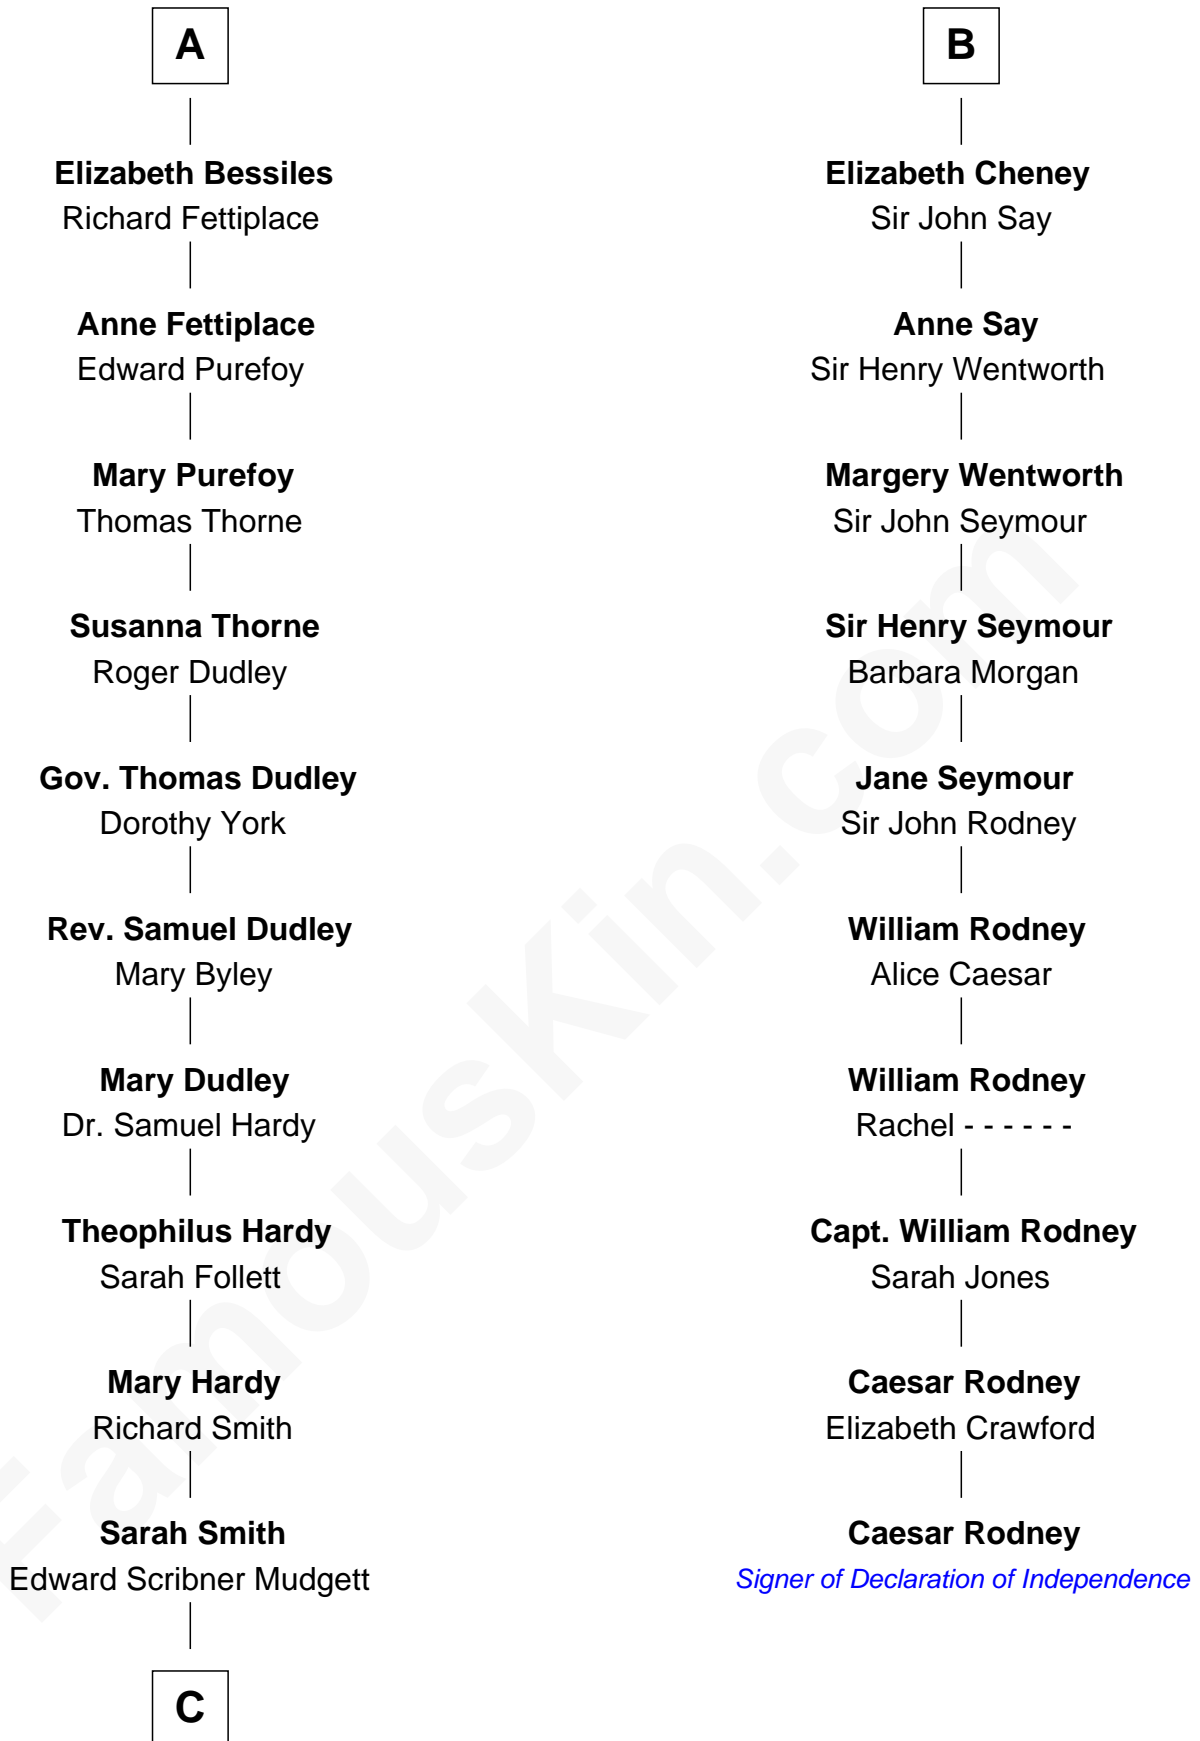

# FamousKin.com Relationship Chart of

**Dr. H. H. Holmes**

*Serial Killer aka "Devil in the White City"*

16th cousin 4 times removed of

**Caesar Rodney**

*Signer of the Declaration of Independence*

**C**

—  
**Samuel Mudgett**

Mary Morrill

—  
**Scribner Mudgett**

Nancy Prescott

—  
**Levi Horton Mudgett**

Theodate Page Price

—  
**Dr. H. H. Holmes**

*Serial Killer Dr. H. H. Holmes*

FamousKin.com