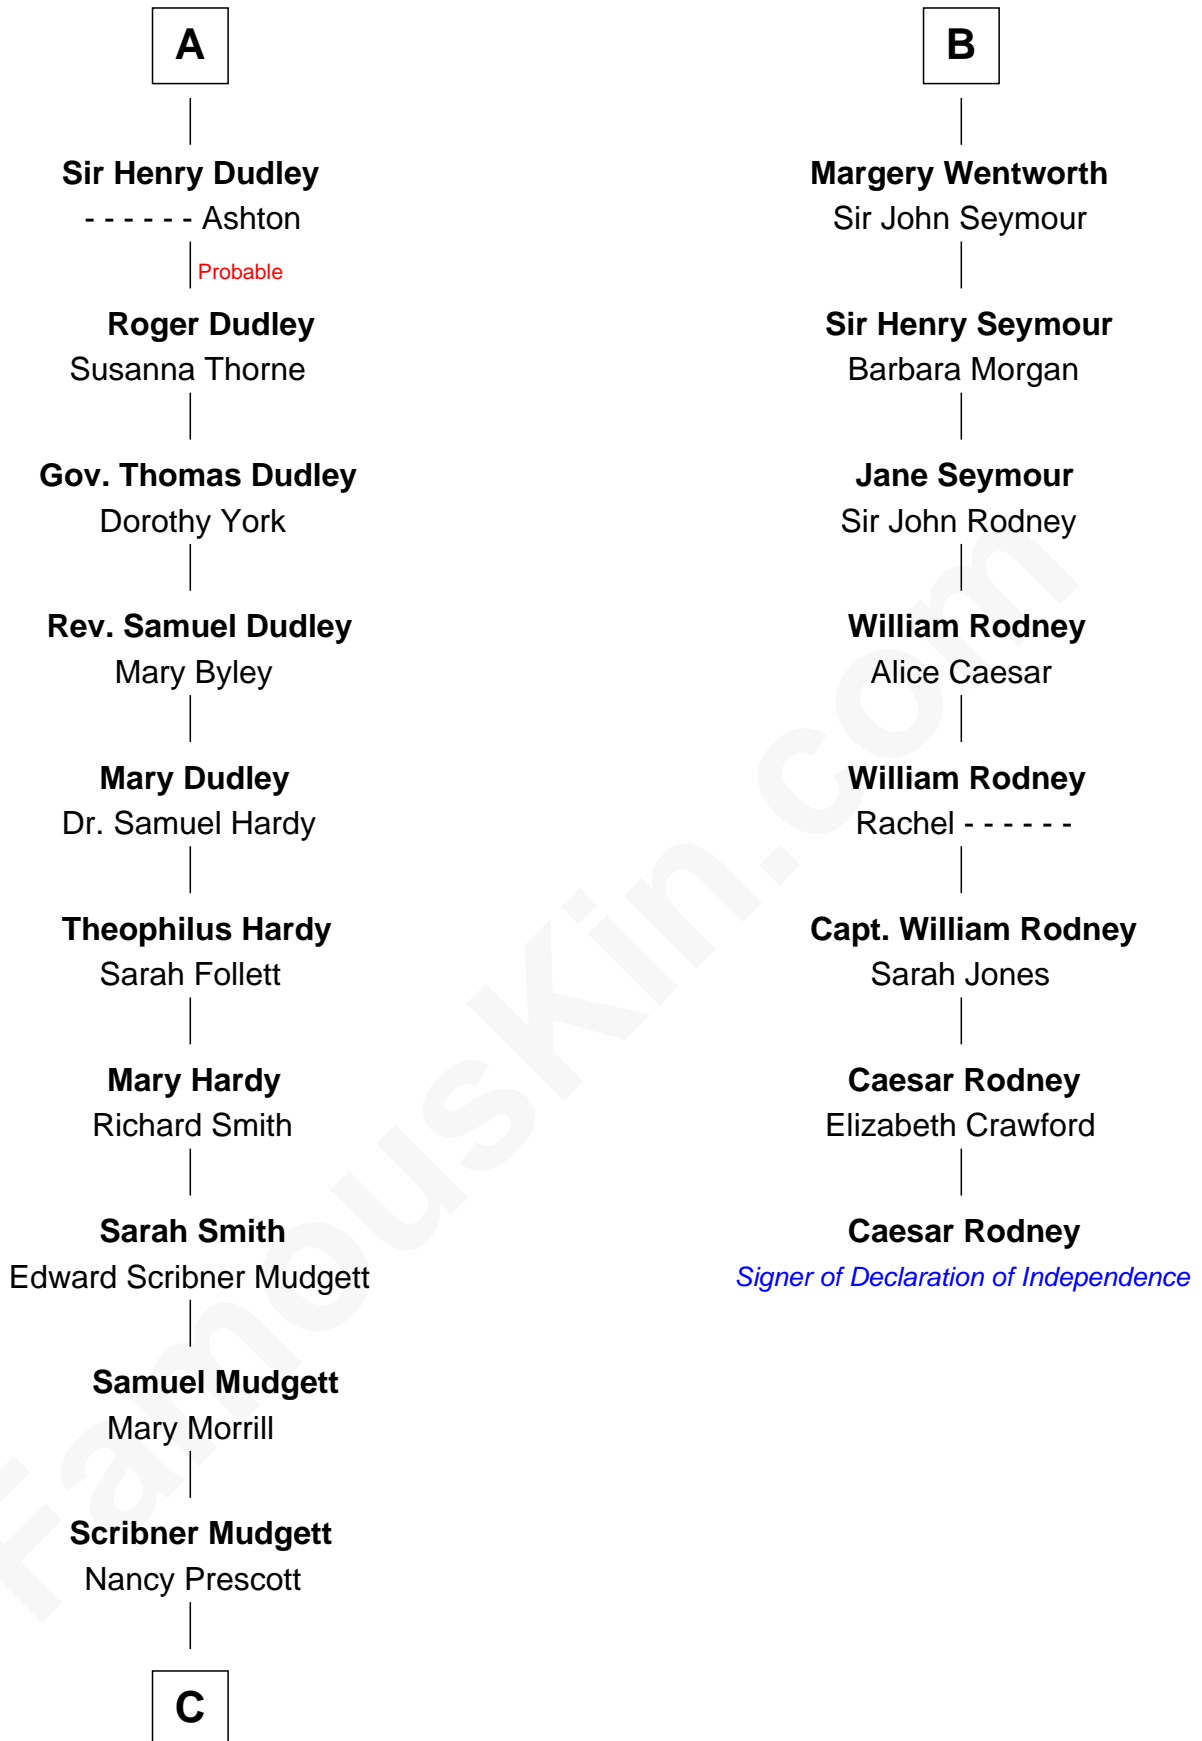

# FamousKin.com Relationship Chart of

**Dr. H. H. Holmes**

*Serial Killer aka "Devil in the White City"*

14th cousin 4 times removed of

**Caesar Rodney**

*Signer of the Declaration of Independence*

**C**

Levi Horton Mudgett

Theodate Page Price

**Dr. H. H. Holmes**

*Serial Killer Dr. H. H. Holmes*

FamousKin.com