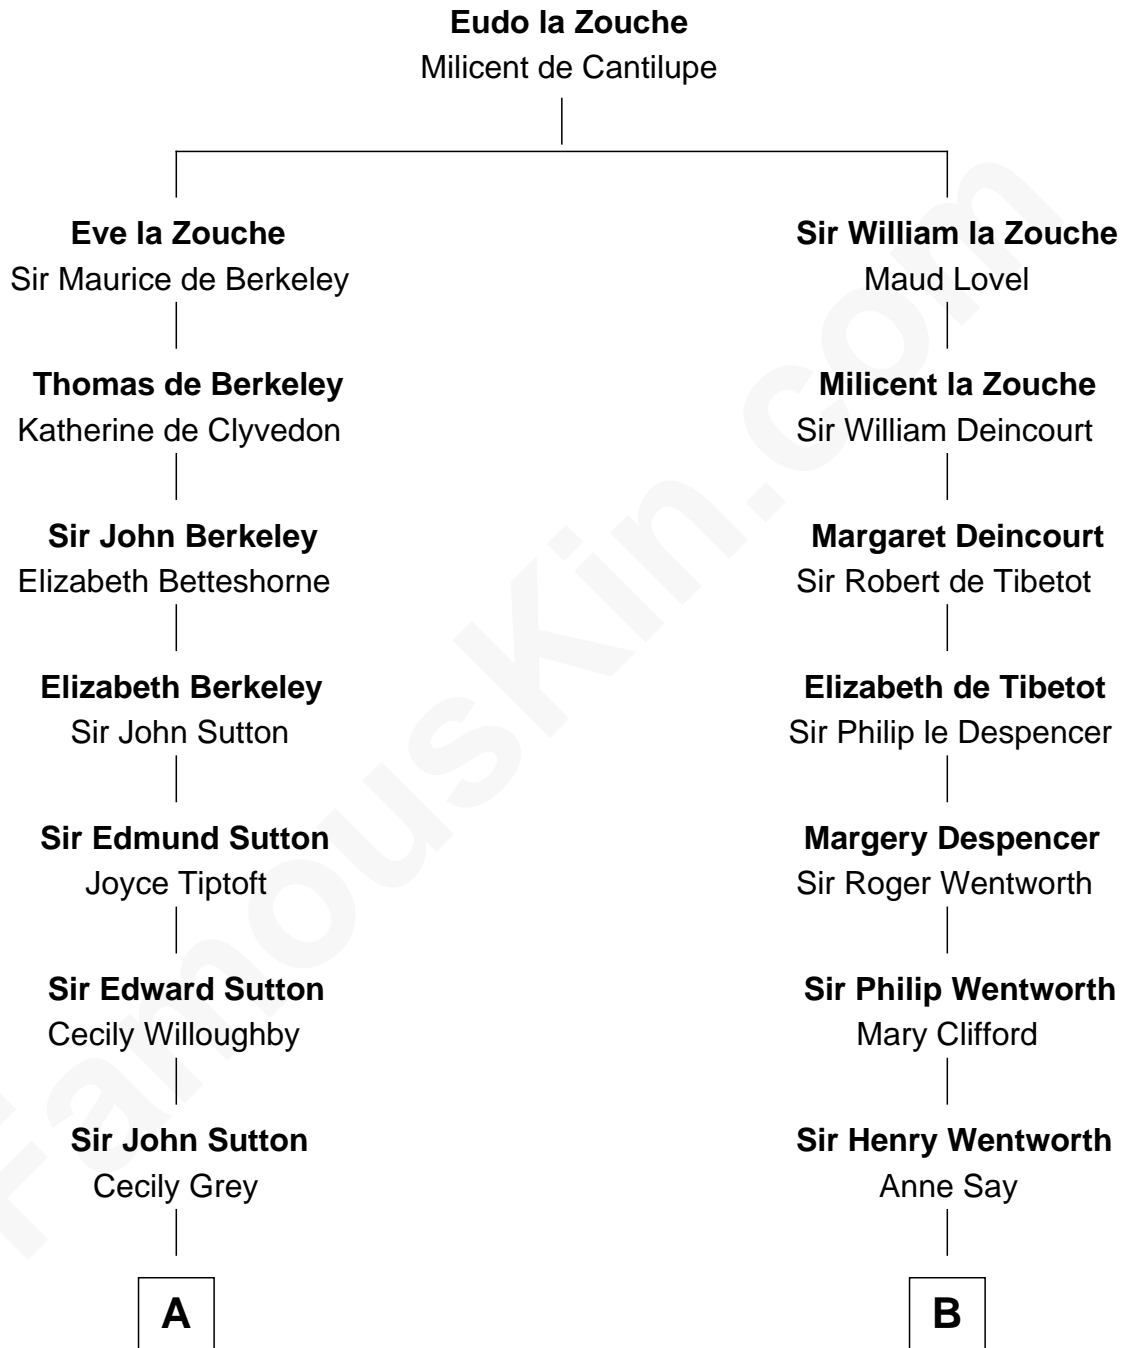

# FamousKin.com Relationship Chart of

**Dr. H. H. Holmes**

*Serial Killer aka "Devil in the White City"*

14th cousin 4 times removed of

**Caesar Rodney**

*Signer of the Declaration of Independence*

**C**

Levi Horton Mudgett

Theodate Page Price

**Dr. H. H. Holmes**

*Serial Killer Dr. H. H. Holmes*

FamousKin.com