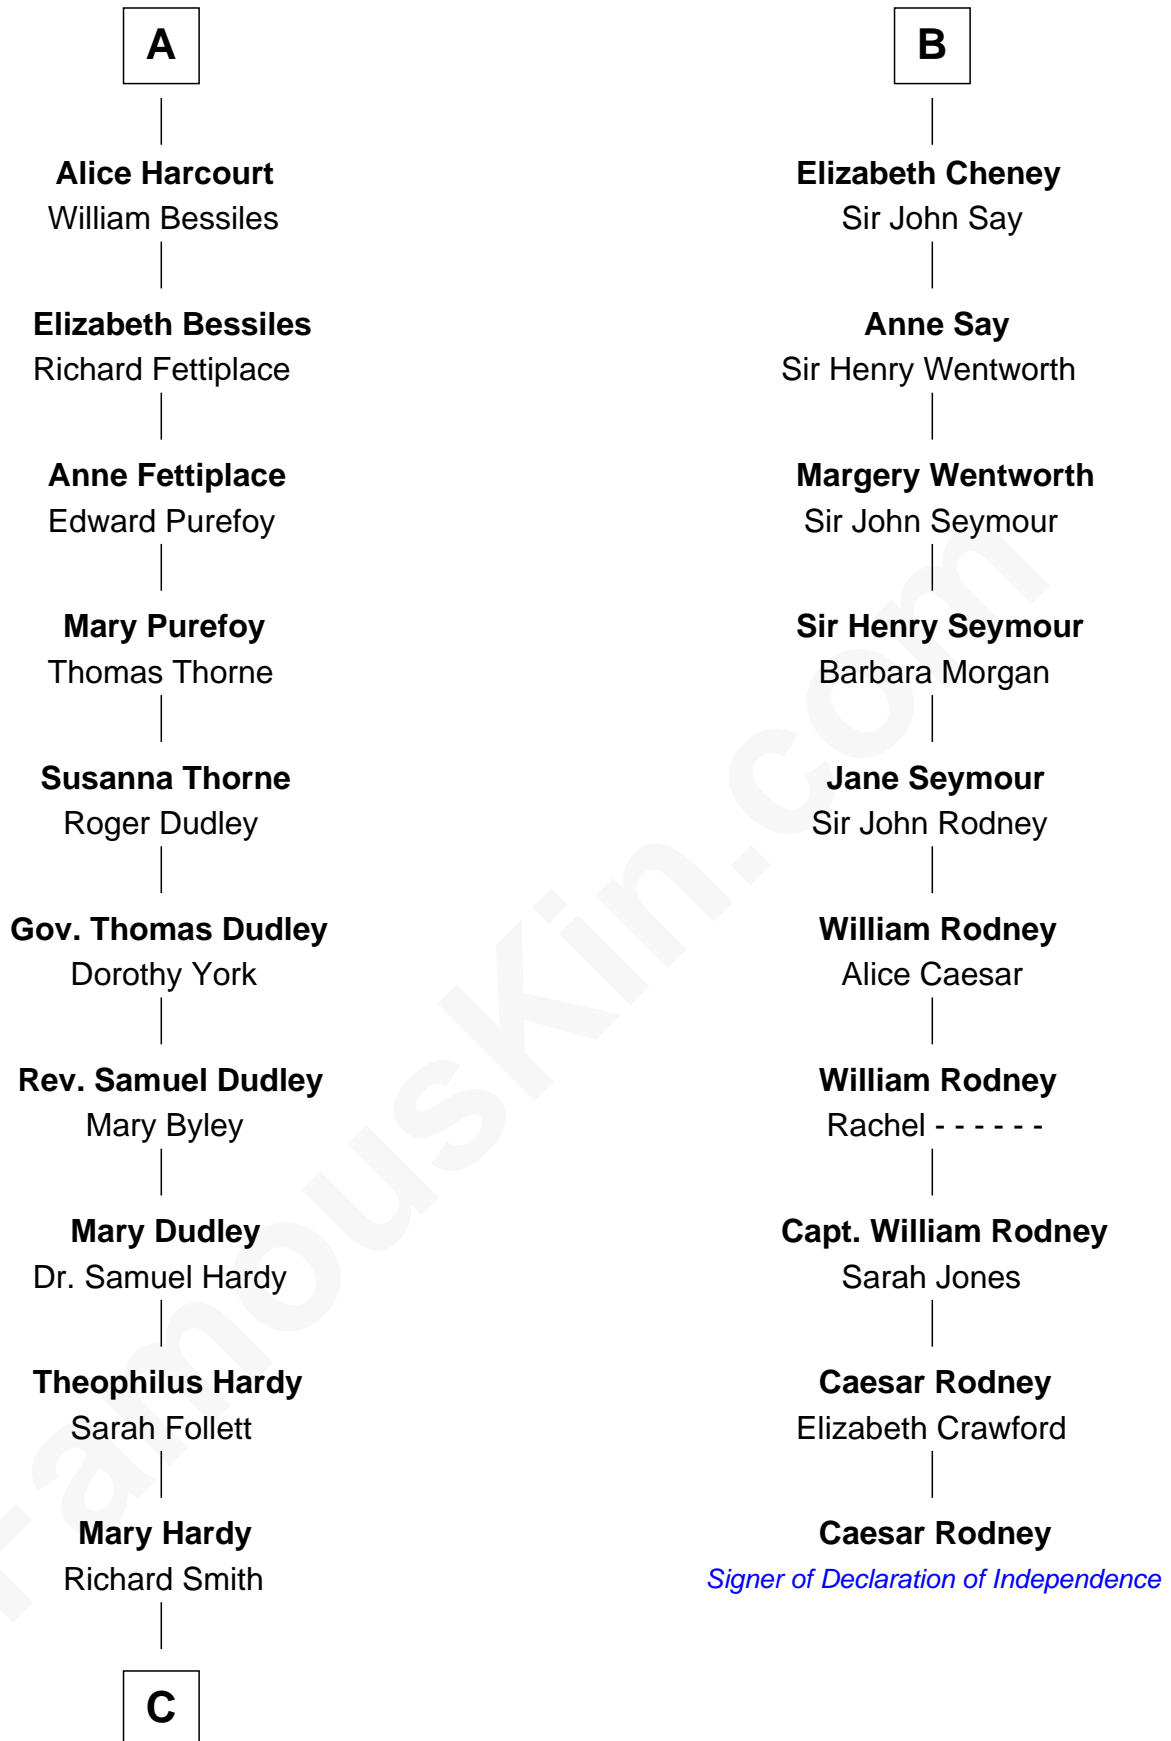

FamousKin.com

Relationship Chart of

Dr. H. H. Holmes

Serial Killer aka "Devil in the White City"

16th cousin 5 times removed of

Caesar Rodney

Signer of the Declaration of Independence

Sir William de Hastings

Margaret le Bigod

Hillary de Hastings

Sir William de Harcourt

Sir Richard de Harcourt

Margaret Beke

Sir John de Harcourt

Eleanor la Zouche

Sir William de Harcourt

Sir Reynold de Grey

Eleanor le Strange

Ida Grey

John Cokayne

Elizabeth Cokayne

Sir Laurence Cheney

B

C

—
Sarah Smith
Edward Scribner Mudgett

—
Samuel Mudgett
Mary Morrill

—
Scribner Mudgett
Nancy Prescott

—
Levi Horton Mudgett
Theodate Page Price

—
Dr. H. H. Holmes
Serial Killer Dr. H. H. Holmes

FamousKin.com