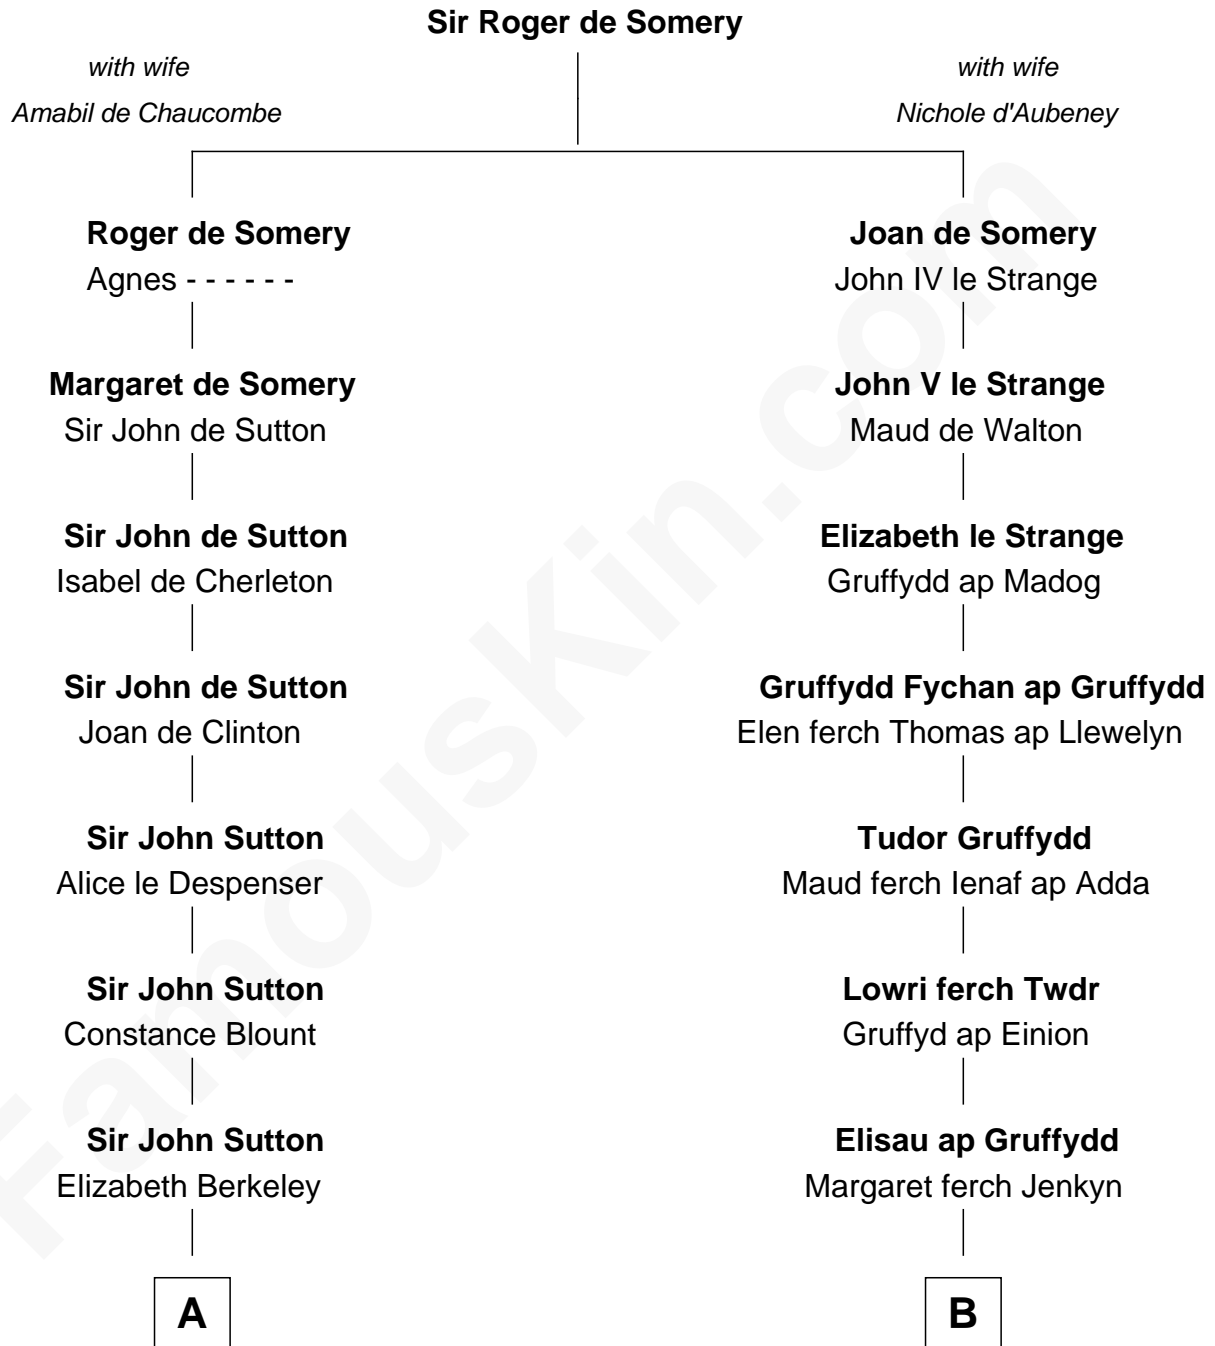

FamousKin.com Relationship Chart of

Dr. H. H. Holmes

Serial Killer aka "Devil in the White City"

12th cousin 9 times removed of

Elihu Yale

Benefactor and Namesake of Yale College

C

—
Sarah Smith
Edward Scribner Mudgett

—
Samuel Mudgett
Mary Morrill

—
Scribner Mudgett
Nancy Prescott

—
Levi Horton Mudgett
Theodate Page Price

—
Dr. H. H. Holmes
Serial Killer Dr. H. H. Holmes

FamousKin.com