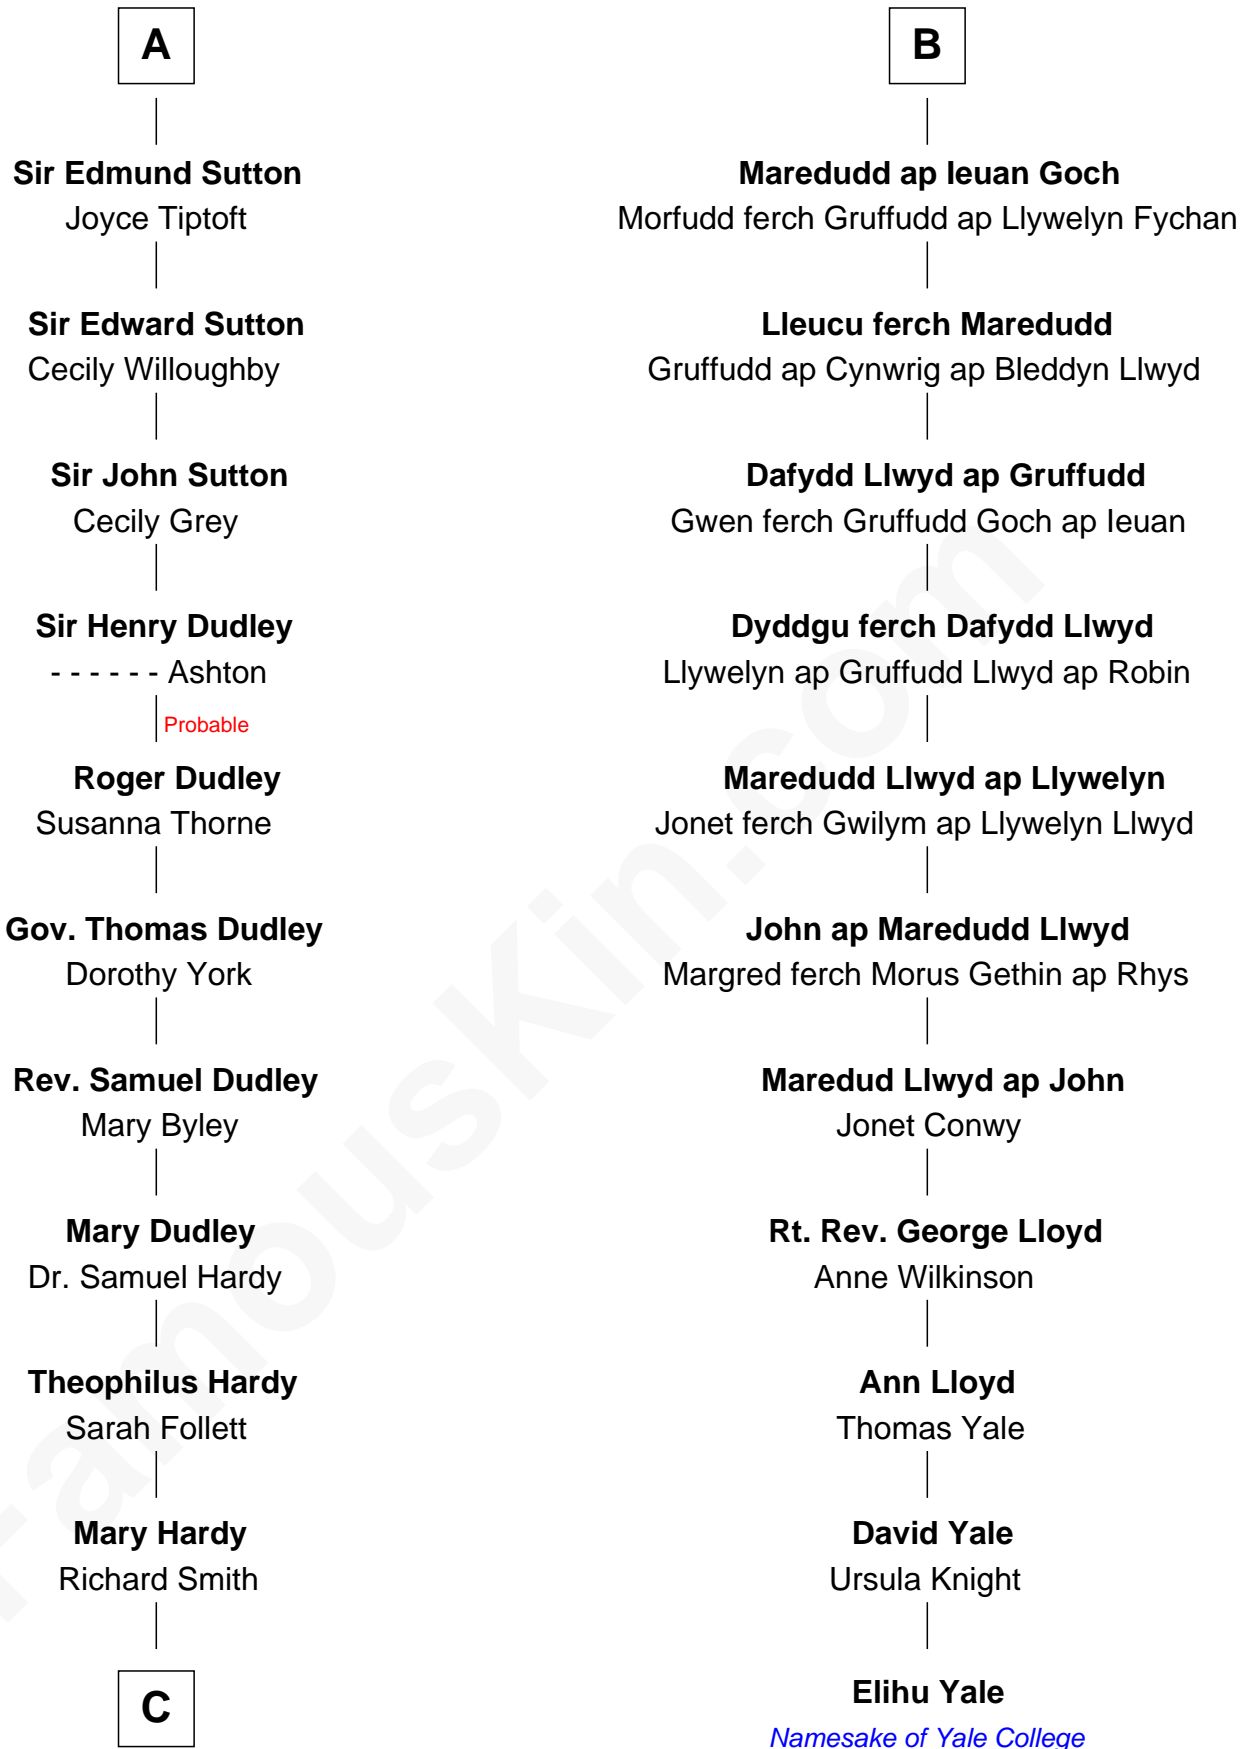

FamousKin.com Relationship Chart of

Dr. H. H. Holmes

Serial Killer aka "Devil in the White City"

17th cousin 4 times removed of

Elihu Yale

Benefactor and Namesake of Yale College

C

—
Sarah Smith
Edward Scribner Mudgett

—
Samuel Mudgett
Mary Morrill

—
Scribner Mudgett
Nancy Prescott

—
Levi Horton Mudgett
Theodate Page Price

—
Dr. H. H. Holmes
Serial Killer Dr. H. H. Holmes