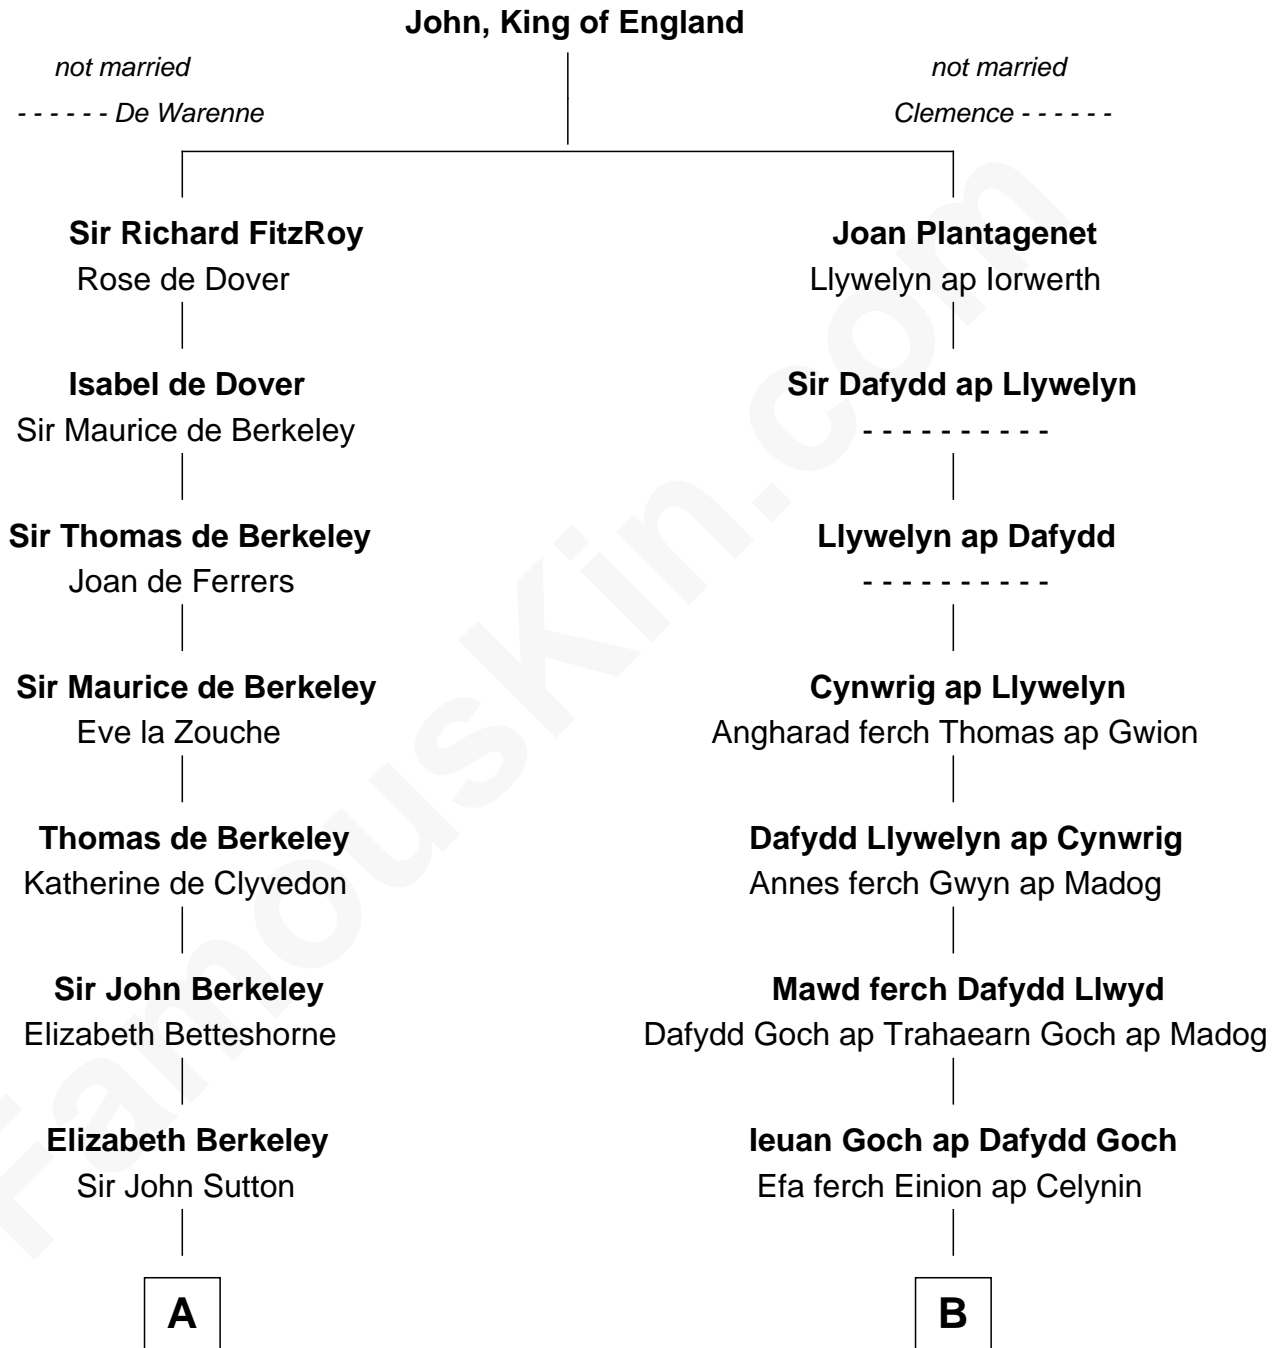

FamousKin.com Relationship Chart of

Dr. H. H. Holmes

Serial Killer aka "Devil in the White City"

17th cousin 4 times removed of

Elihu Yale

Benefactor and Namesake of Yale College

C

—
Sarah Smith
Edward Scribner Mudgett

—
Samuel Mudgett
Mary Morrill

—
Scribner Mudgett
Nancy Prescott

—
Levi Horton Mudgett
Theodate Page Price

—
Dr. H. H. Holmes
Serial Killer Dr. H. H. Holmes