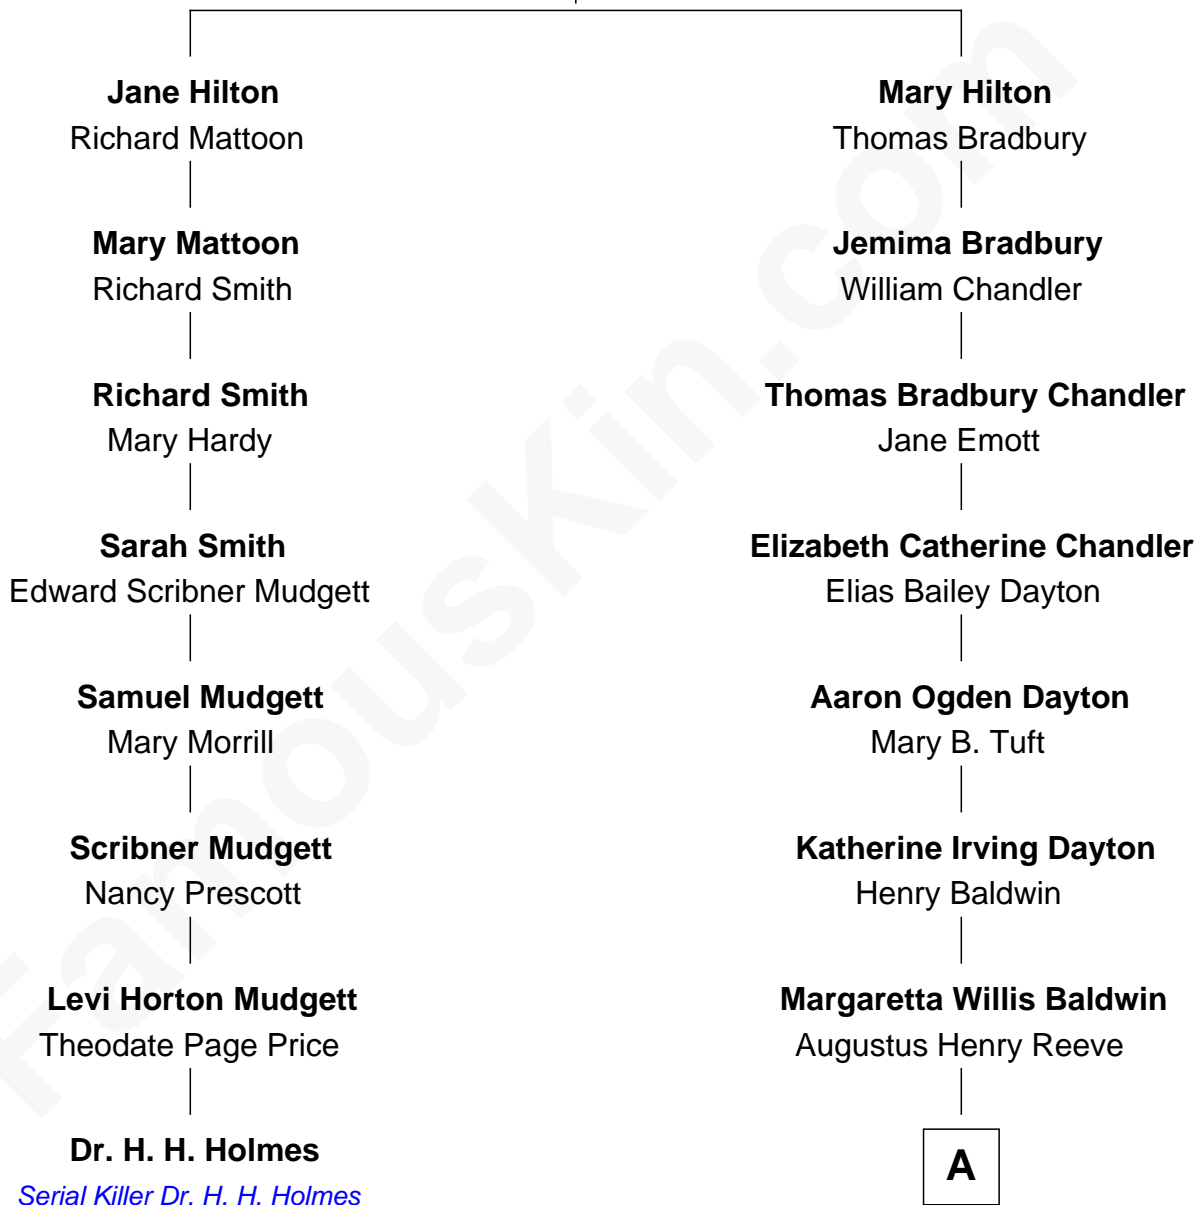

# FamousKin.com Relationship Chart of

**Dr. H. H. Holmes**

*Serial Killer aka "Devil in the White City"*

7th cousin 2 times removed of

**Christopher Reeve**

*Movie Actor*

**Edward Hilton**

Anne Dudley

A

**Richard Henry Reeve**

Anne Conrad D'Olier

**Franklin D'Olier Reeve**

Barbara Pitney Lamb

**Christopher Reeve**

*Movie Actor*