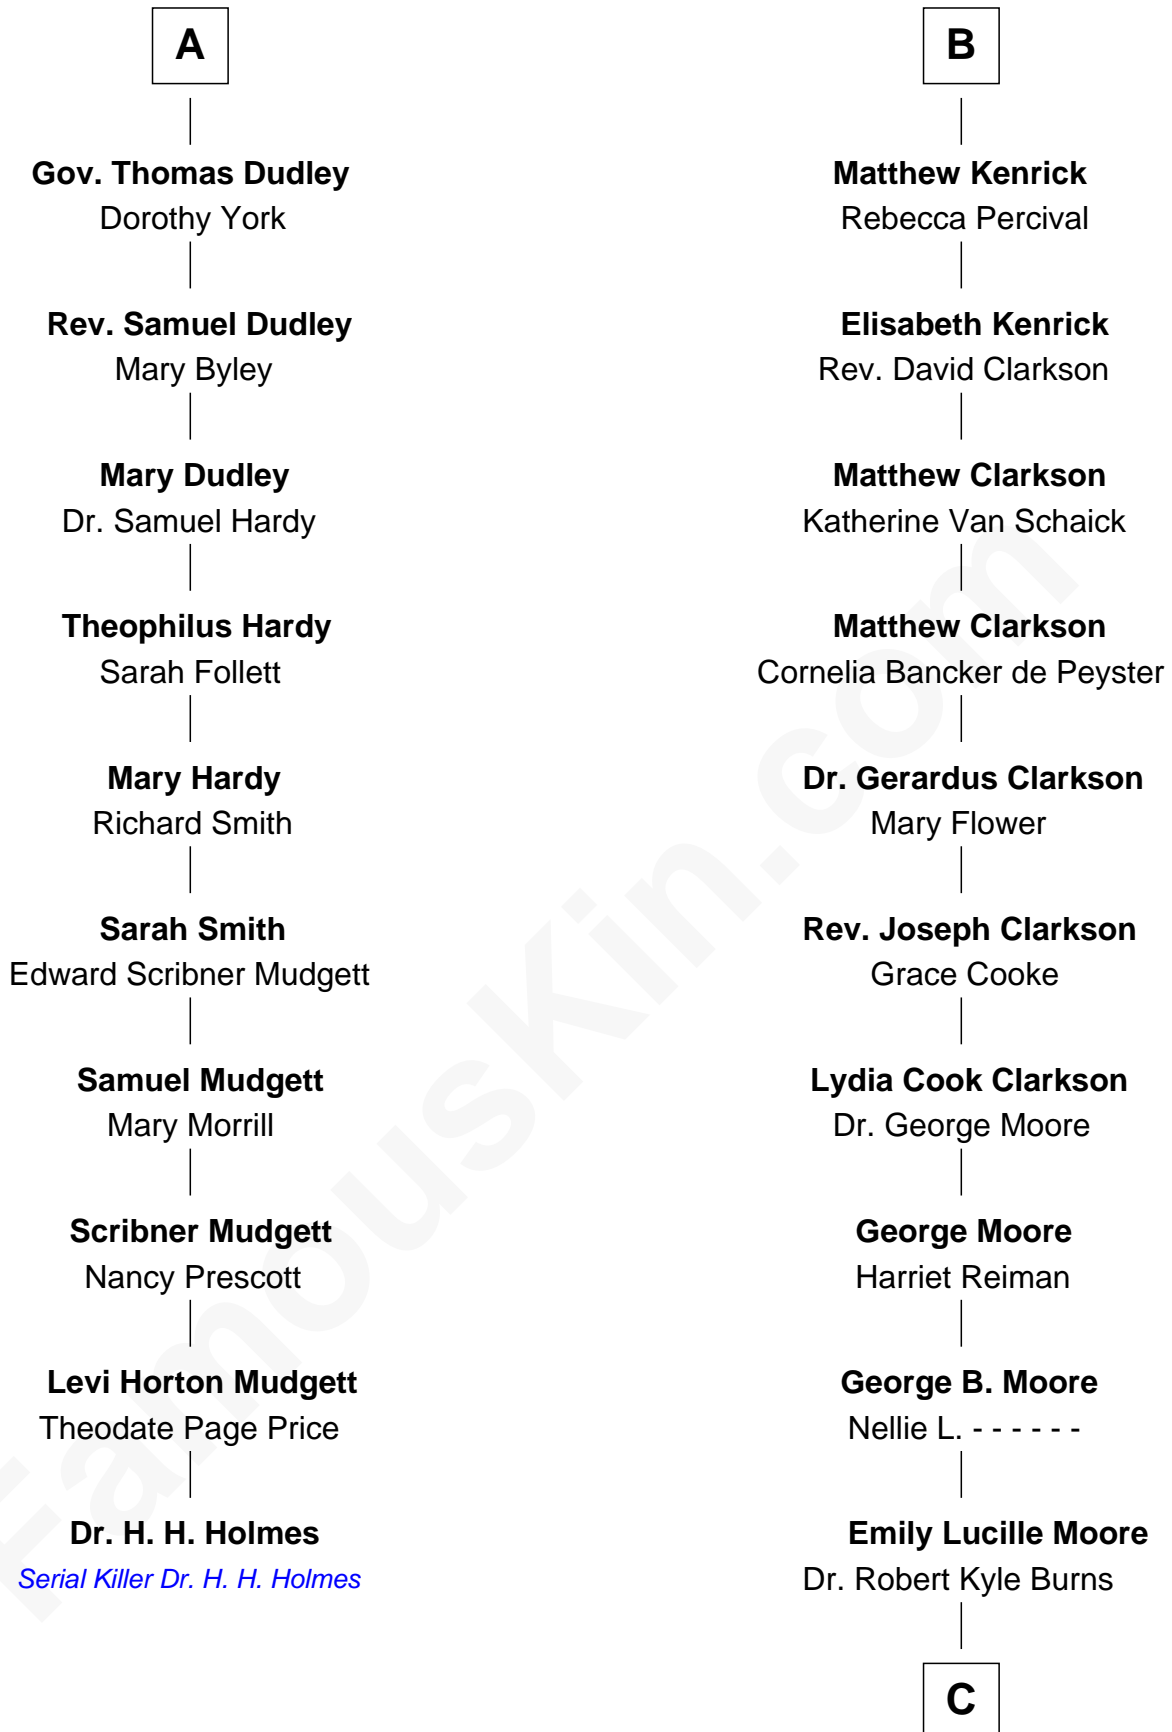

FamousKin.com Relationship Chart of

Dr. H. H. Holmes

Serial Killer aka "Devil in the White City"

16th cousin 2 times removed of

Ken Burns

Documentary Filmmaker

Sir Reynold Grey

C

Robert Kyle Burns

Lyla Smith Tupper

Ken Burns

Documentary Filmmaker

FamousKin.com