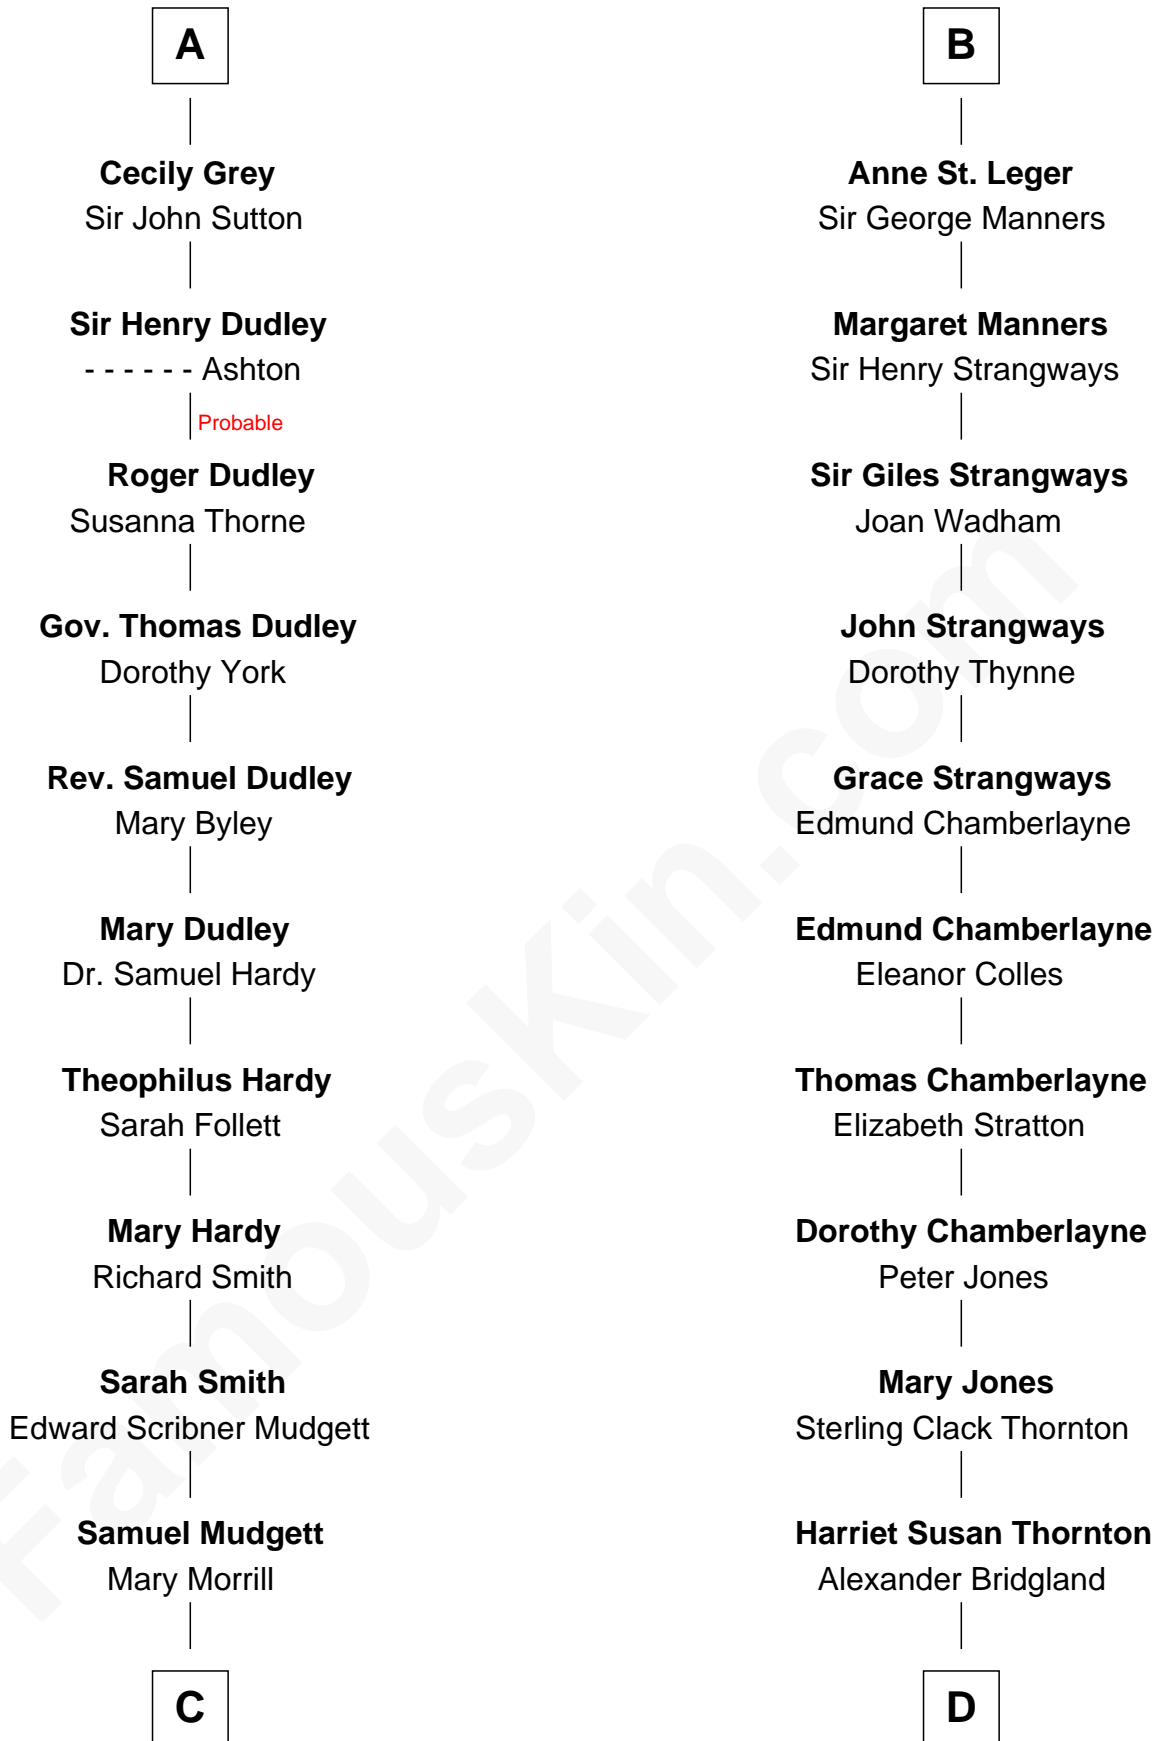

FamousKin.com Relationship Chart of

Dr. H. H. Holmes

Serial Killer aka "Devil in the White City"

19th cousin 1 time removed of

Steve McQueen

Movie Actor

Bartholomew de Badlesmere

Margaret de Clare

Sir Edmund Mortimer

Sir Roger de Mortimer

Philippa de Montagu

Edmund Mortimer

Philippa Plantagenet

Roger Mortimer

Eleanor Holand

Anne de Mortimer

Richard of York

Sir Richard Plantagenet

Cecily Neville

Anne of York

Sir Thomas St. Leger

B

C

Scribner Mudgett

Nancy Prescott

Levi Horton Mudgett

Theodate Page Price

Dr. H. H. Holmes

Serial Killer Dr. H. H. Holmes

D

Martha A. Bridgland

Daniel T. Culbertson