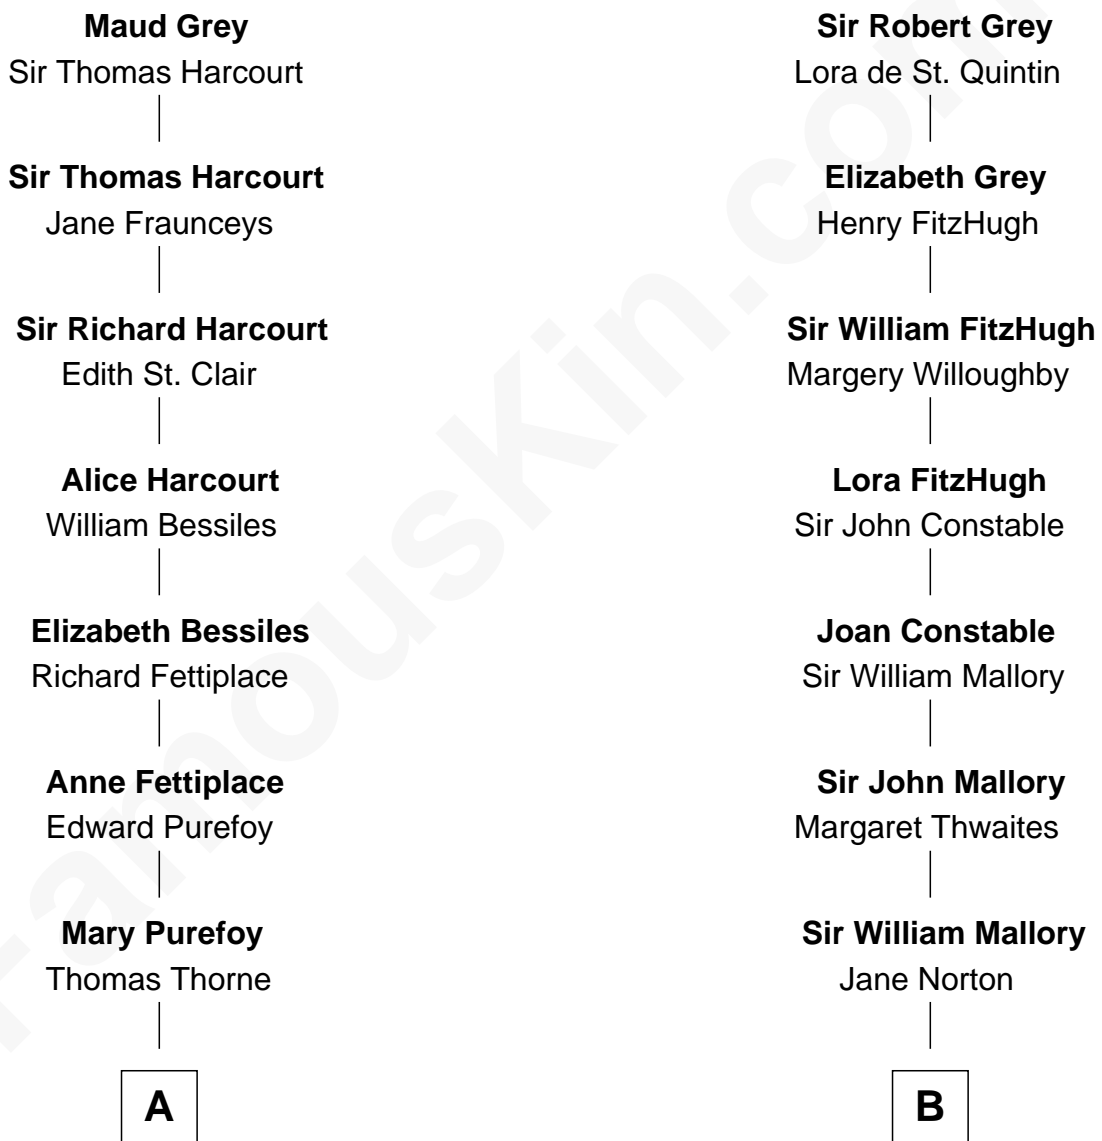

# FamousKin.com Relationship Chart of

**Dr. H. H. Holmes**

*Serial Killer aka "Devil in the White City"*

17th cousin 1 time removed of

**Steve McQueen**

*Movie Actor*

**Sir John Grey**

Avice Marmion