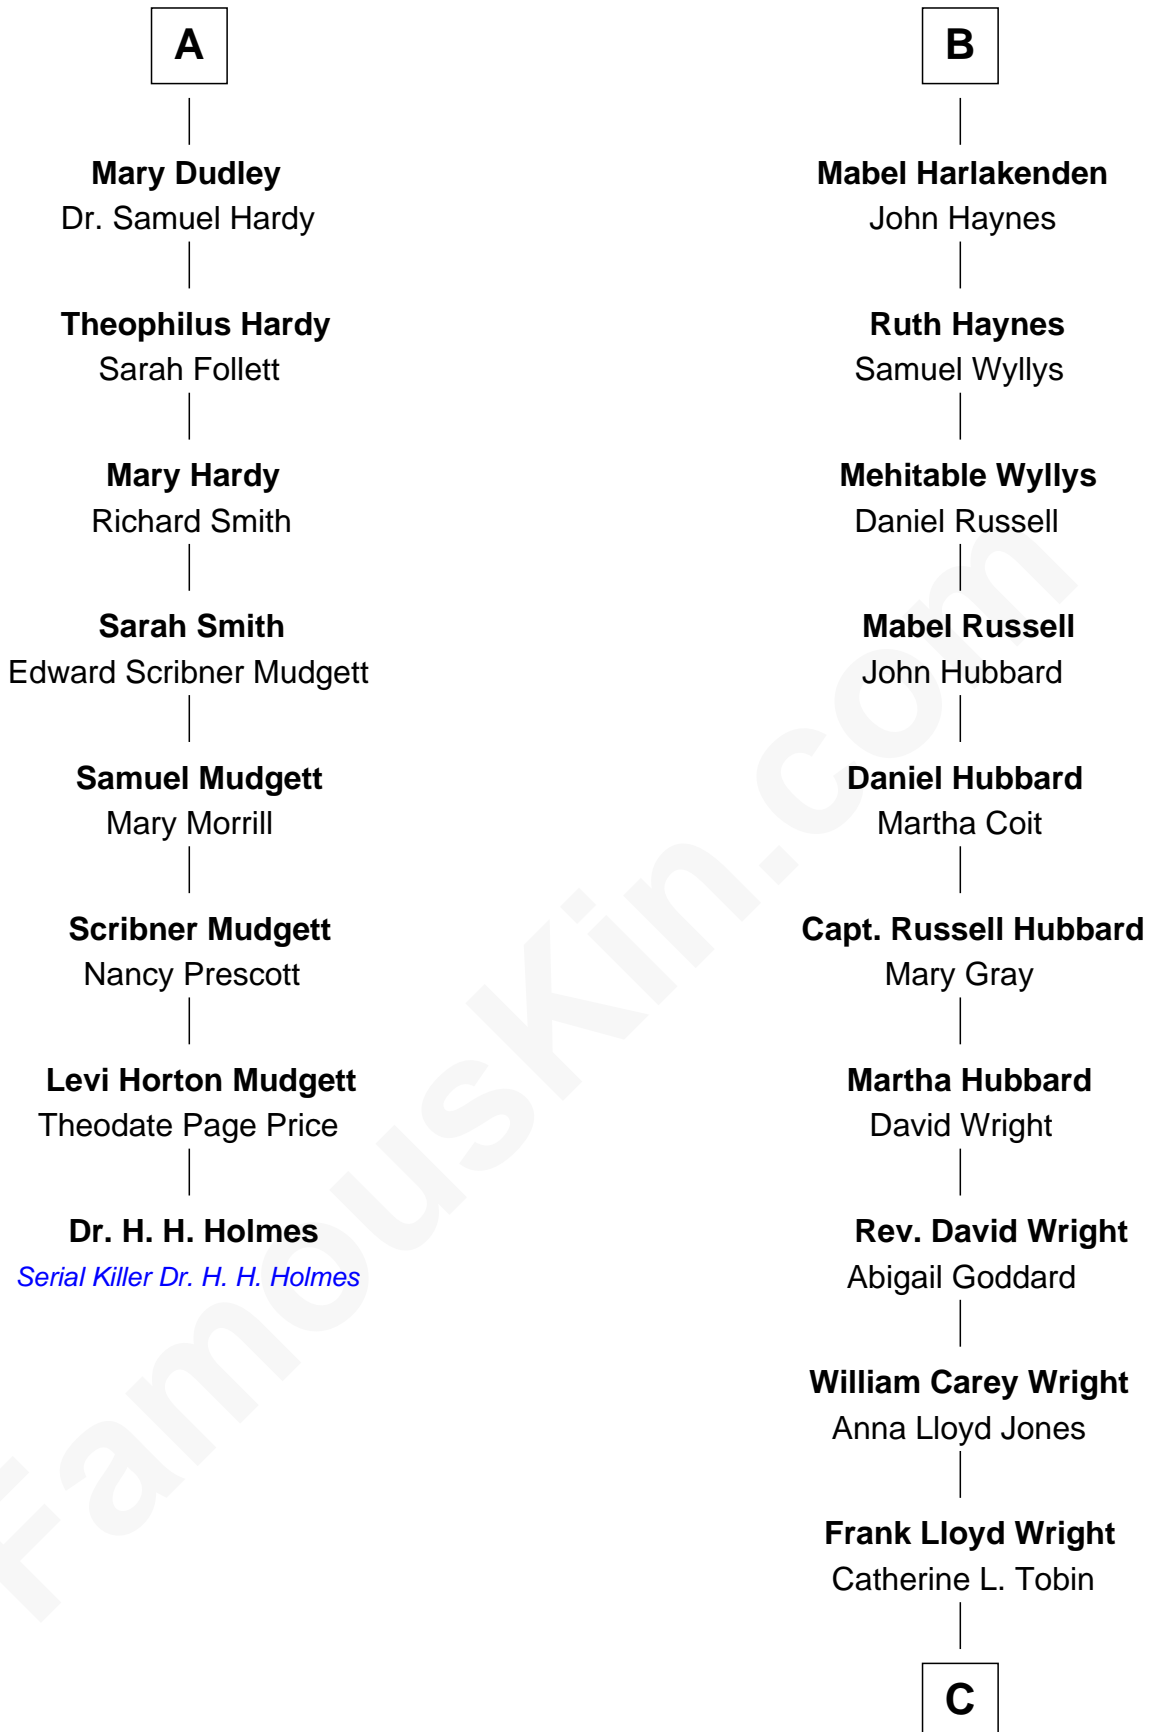

# FamousKin.com Relationship Chart of

**Dr. H. H. Holmes**

*Serial Killer aka "Devil in the White City"*

14th cousin 4 times removed of

**Anne Baxter**

*Movie Actress*

**Sir Richard Neville**

Alice Montagu

**C**

**Catherine Dorothy Wright**

Kenneth Stuart Baxter

**Anne Baxter**

*Movie Actress*

FamousKin.com