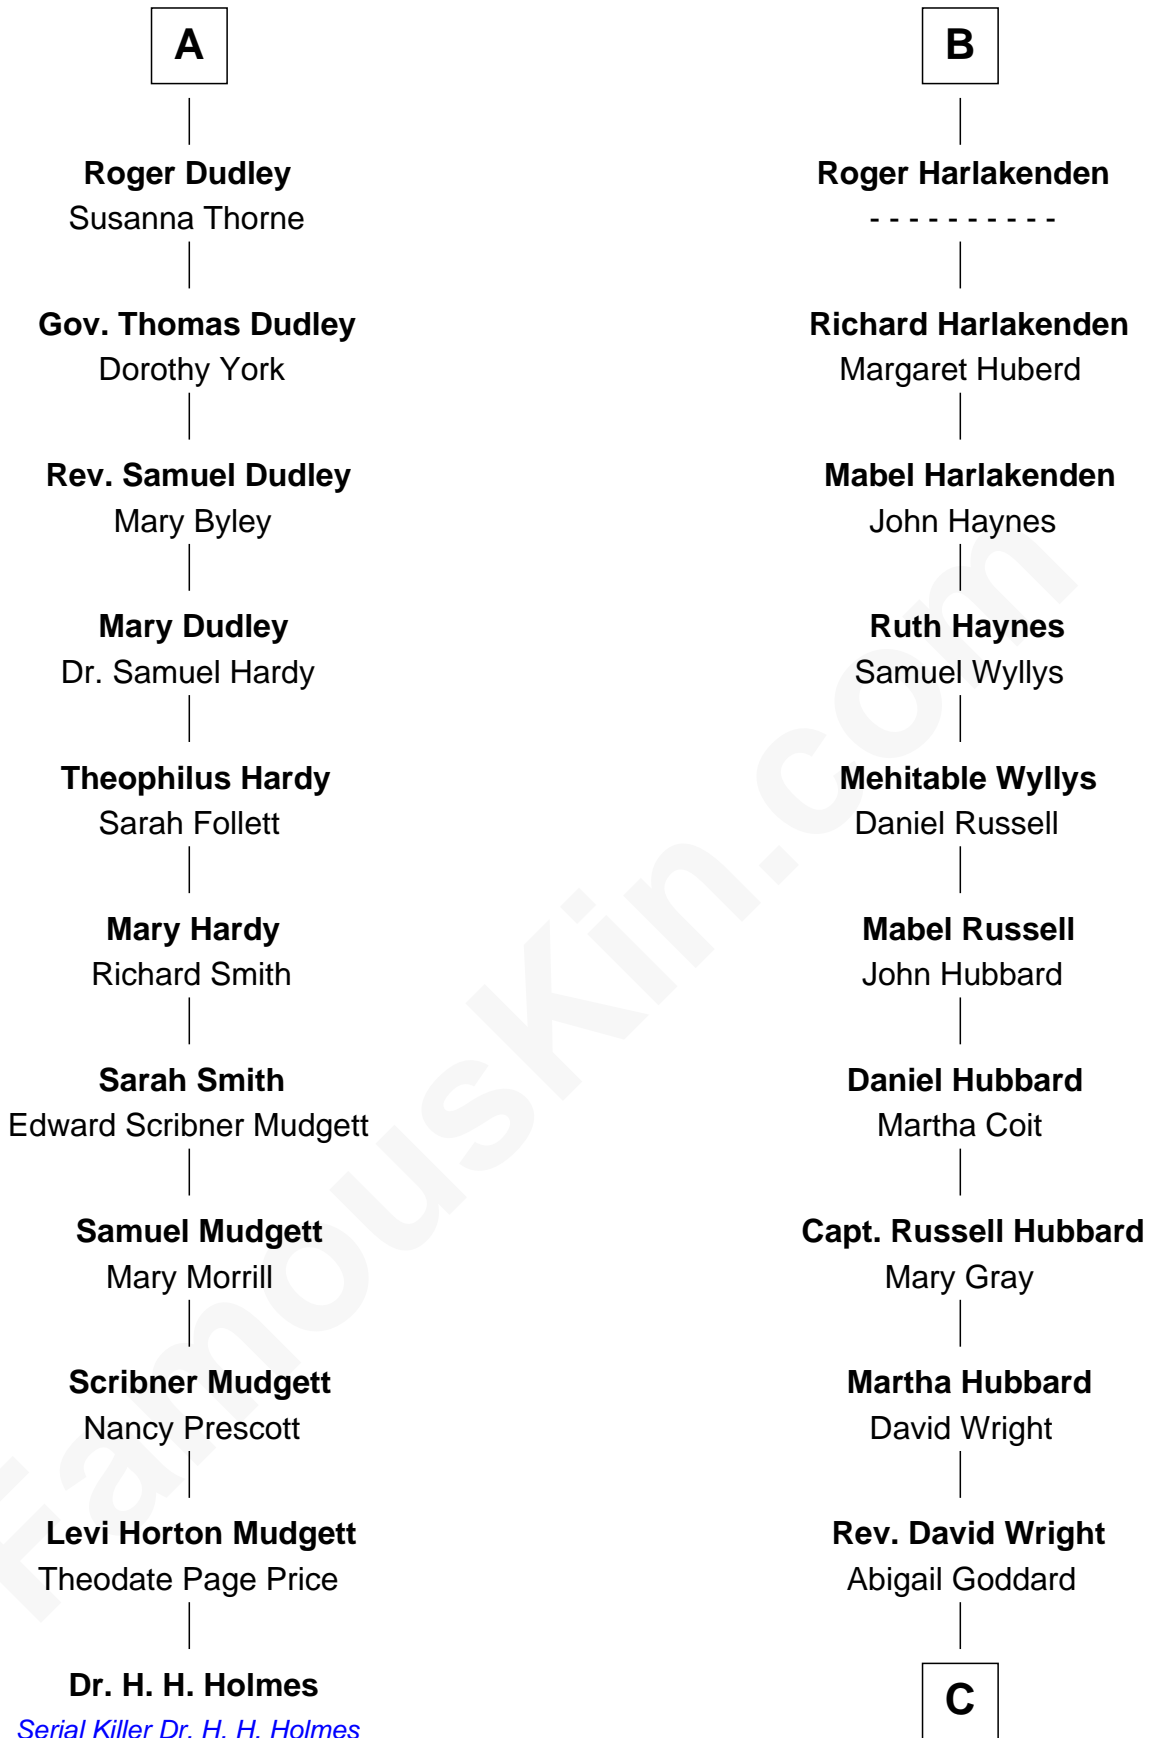

FamousKin.com Relationship Chart of

Dr. H. H. Holmes

Serial Killer aka "Devil in the White City"

17th cousin 3 times removed of

Anne Baxter

Movie Actress

Sir Reynold de Grey
Eleanor le Strange

Sir Reynold Grey
Margaret de Ros

Margaret Grey
Sir William Bonville

William Bonville
Elizabeth Harington

William Bonville
Katherine Neville

Cecily Bonville
Thomas Grey

Cecily Grey
Sir John Sutton

Sir Henry Dudley
----- Ashton

Probable

A

Ida Grey

John Cokayne

Elizabeth Cokayne
Sir Laurence Cheney

Elizabeth Cheney
Sir Frederick Tilney

Elizabeth Tilney
Sir Humphrey Bourchier

Anne Bourchier
Thomas Fiennes

Catherine Fiennes
Richard Loudenoys

Mary Loudenoys
Thomas Harlakenden

B

C

William Carey Wright

Anna Lloyd Jones

Frank Lloyd Wright

Catherine L. Tobin

Catherine Dorothy Wright

Kenneth Stuart Baxter