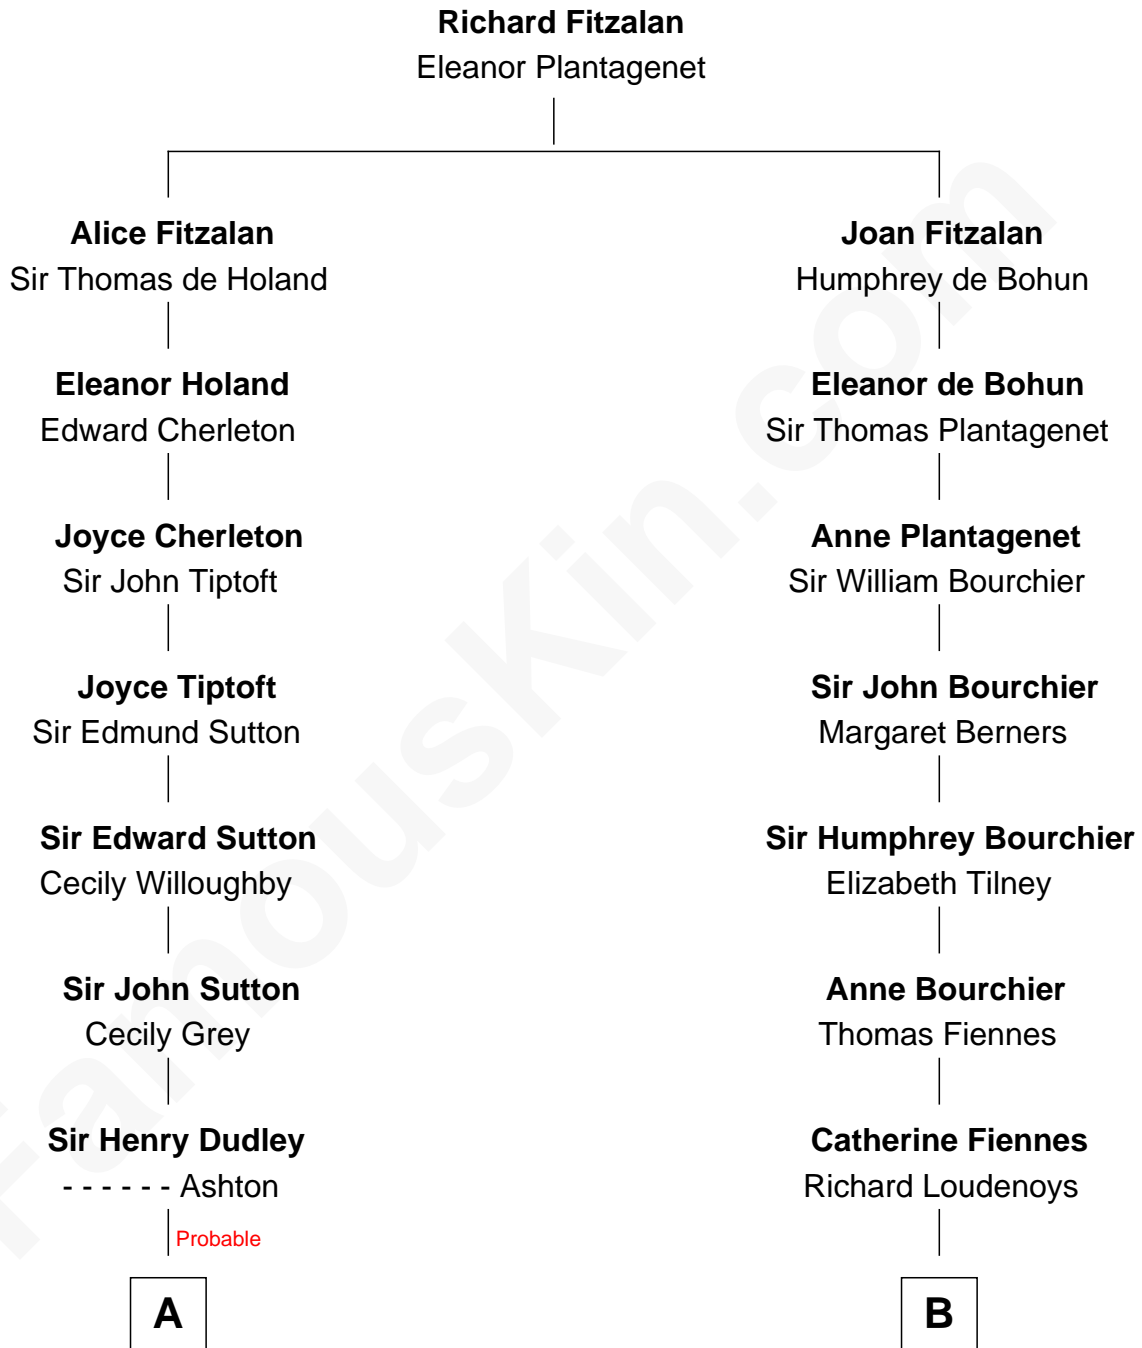

FamousKin.com Relationship Chart of

Dr. H. H. Holmes

Serial Killer aka "Devil in the White City"

17th cousin 4 times removed of

Anne Baxter

Movie Actress

C

Rev. David Wright

Abigail Goddard

William Carey Wright

Anna Lloyd Jones

Frank Lloyd Wright

Catherine L. Tobin

Catherine Dorothy Wright

Kenneth Stuart Baxter

Anne Baxter