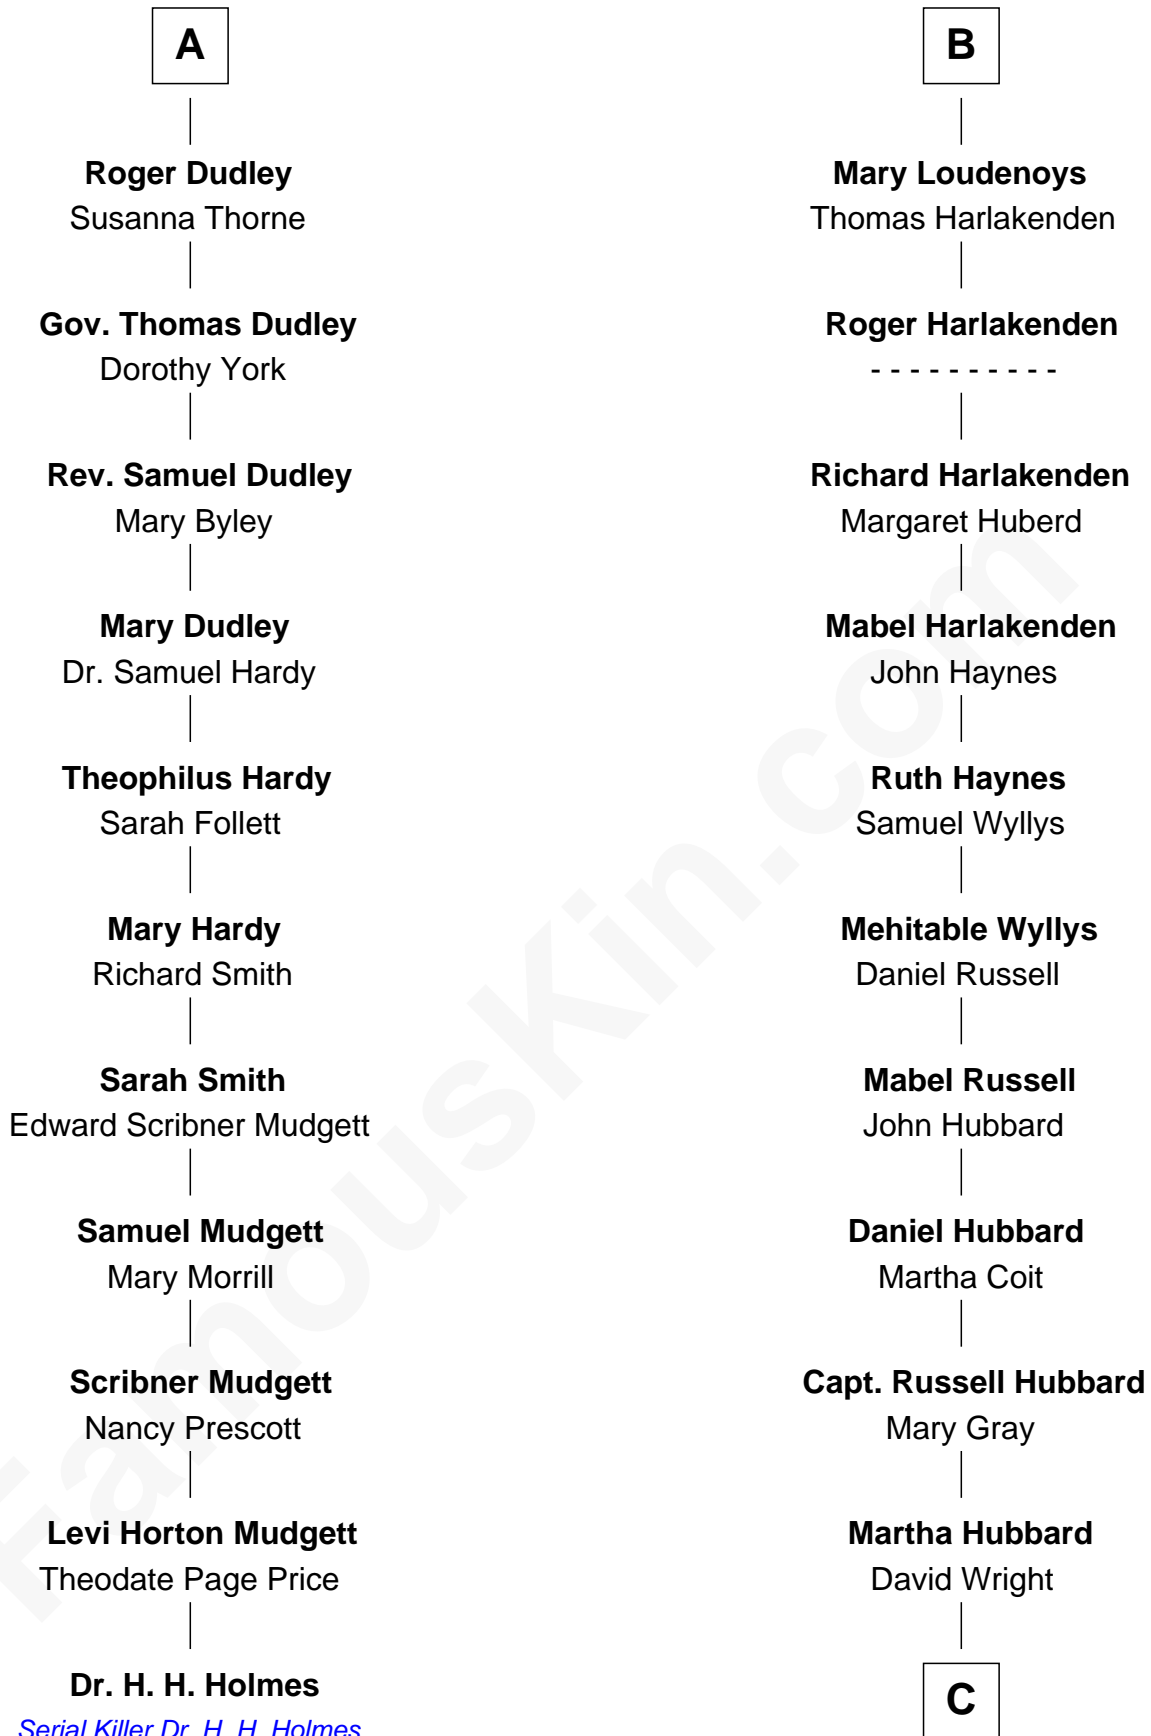

FamousKin.com Relationship Chart of

Dr. H. H. Holmes

Serial Killer aka "Devil in the White City"

17th cousin 4 times removed of

Anne Baxter

Movie Actress

C

Rev. David Wright

Abigail Goddard

William Carey Wright

Anna Lloyd Jones

Frank Lloyd Wright

Catherine L. Tobin

Catherine Dorothy Wright

Kenneth Stuart Baxter

Anne Baxter