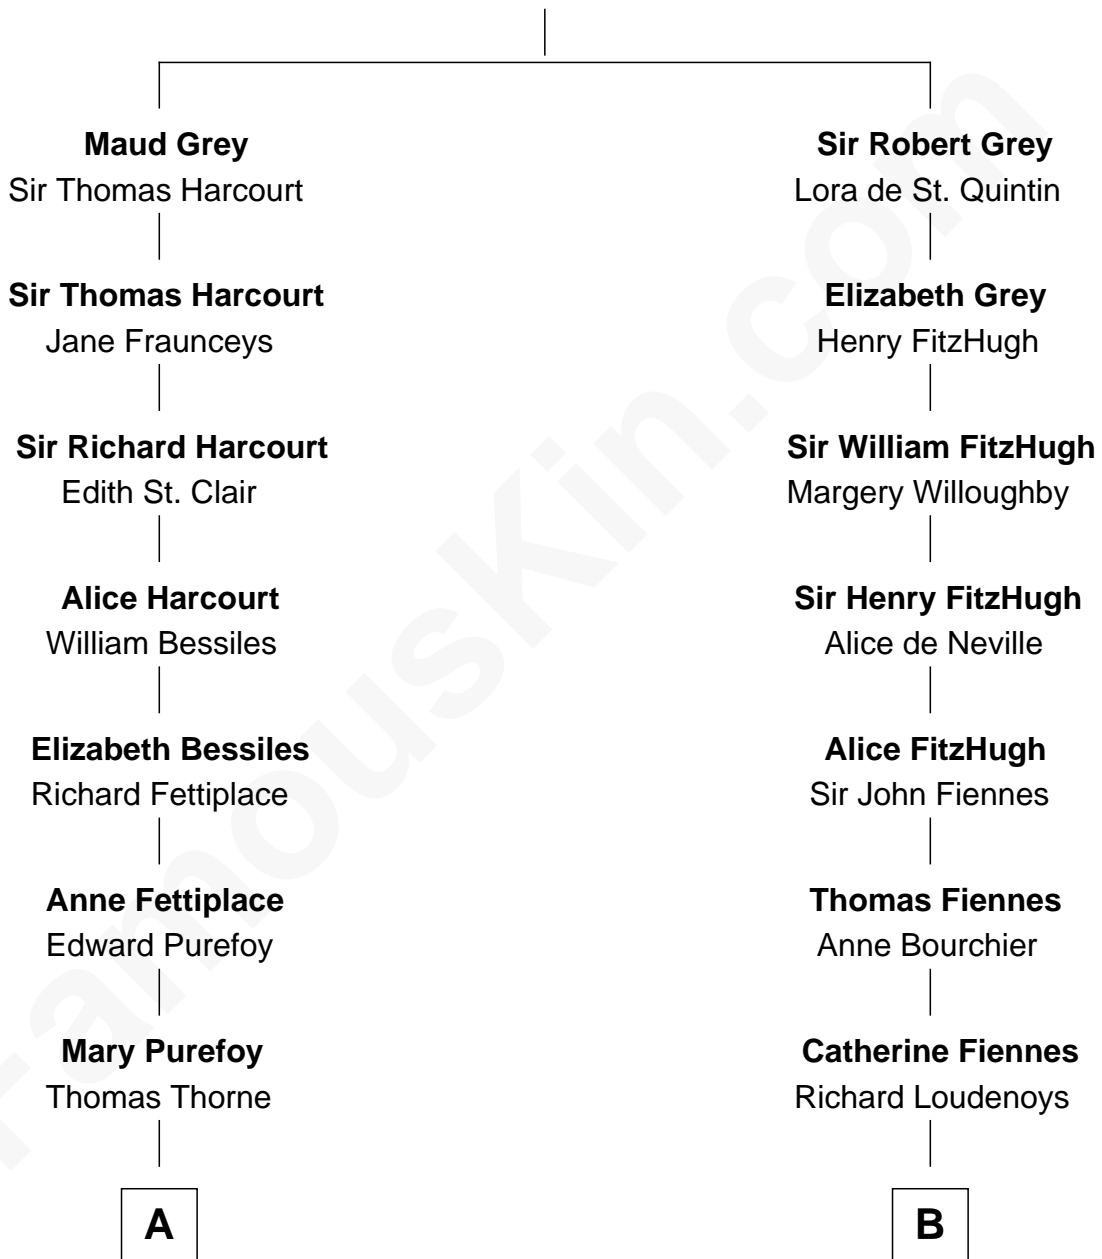

# FamousKin.com Relationship Chart of

**Dr. H. H. Holmes**

*Serial Killer aka "Devil in the White City"*

17th cousin 4 times removed of

**Anne Baxter**

*Movie Actress*

**Sir John Grey**

Avice Marmion

**C**

**Rev. David Wright**

Abigail Goddard

**William Carey Wright**

Anna Lloyd Jones

**Frank Lloyd Wright**

Catherine L. Tobin

**Catherine Dorothy Wright**

Kenneth Stuart Baxter

**Anne Baxter**

*Movie Actress*

FamousKin.com