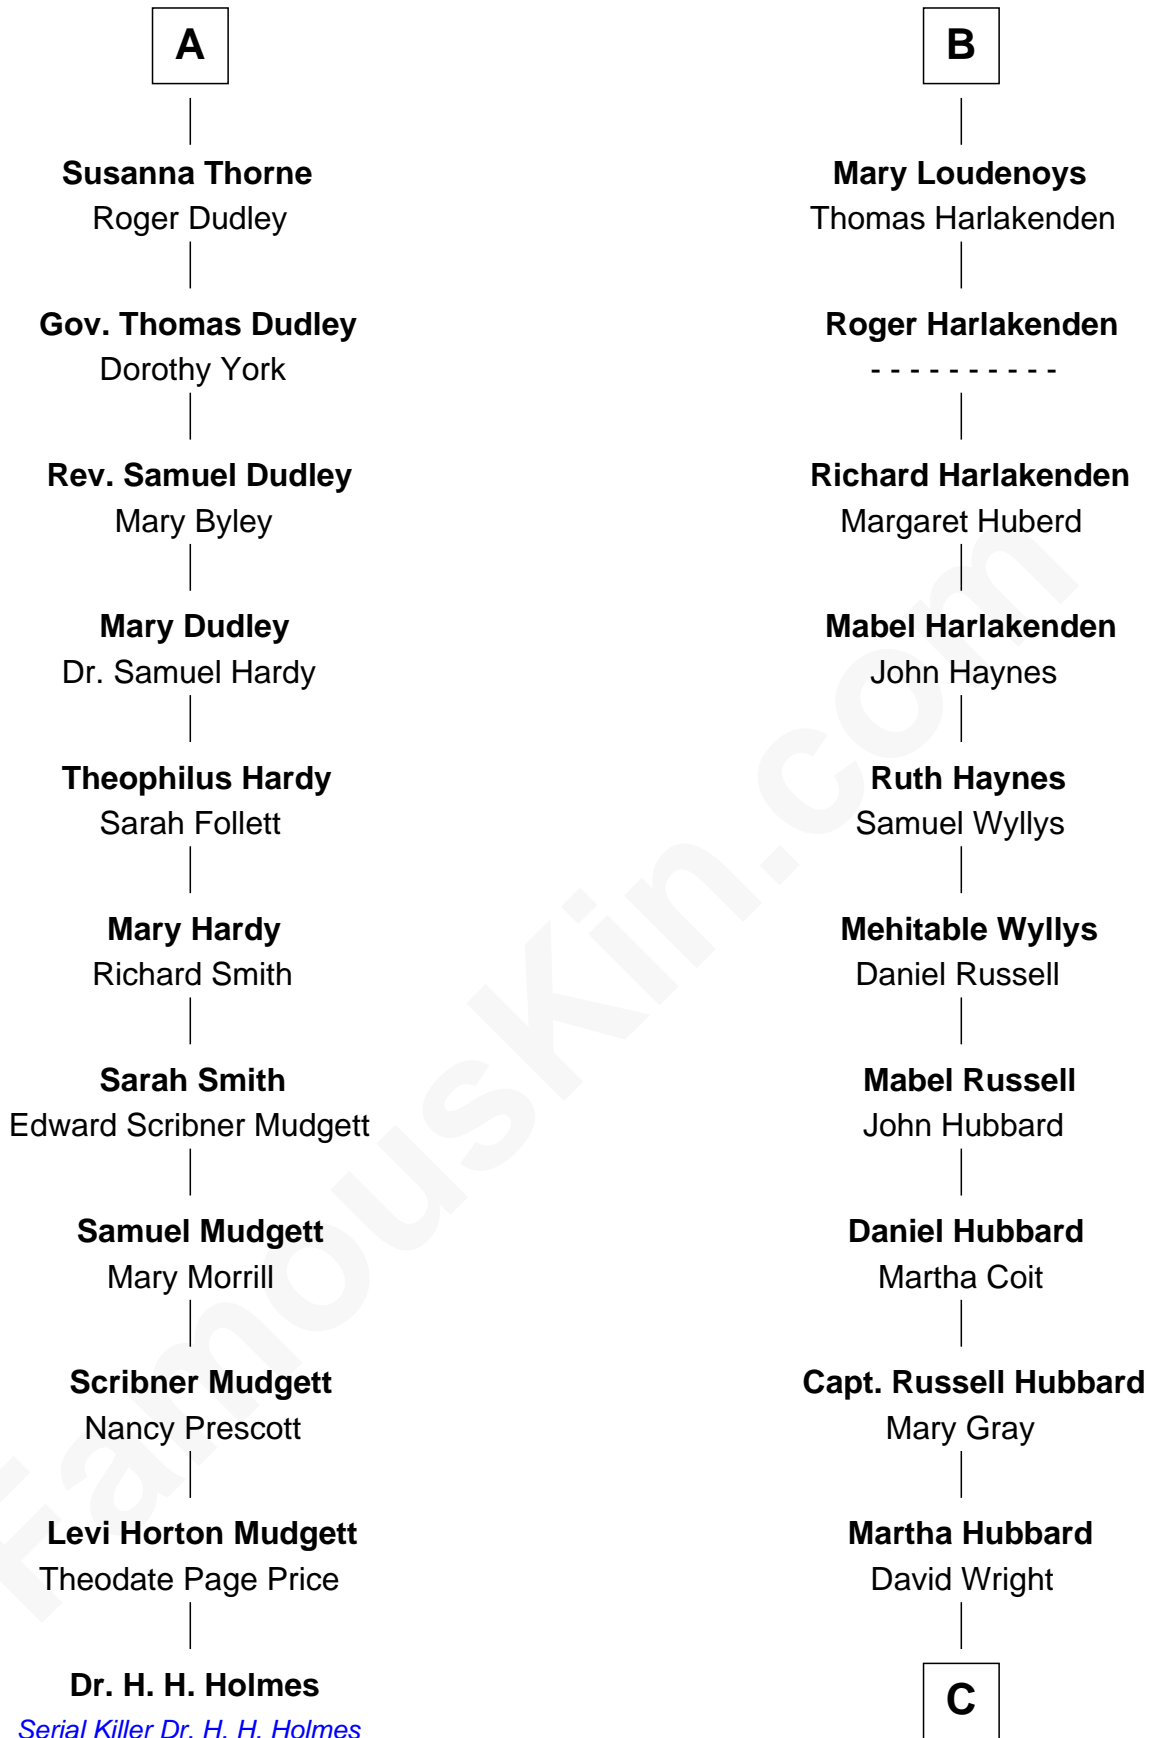

# FamousKin.com Relationship Chart of

**Dr. H. H. Holmes**

*Serial Killer aka "Devil in the White City"*

17th cousin 4 times removed of

**Anne Baxter**

*Movie Actress*

**Sir John Grey**

Avice Marmion

**C**

**Rev. David Wright**

Abigail Goddard

**William Carey Wright**

Anna Lloyd Jones

**Frank Lloyd Wright**

Catherine L. Tobin

**Catherine Dorothy Wright**

Kenneth Stuart Baxter

**Anne Baxter**

*Movie Actress*

FamousKin.com