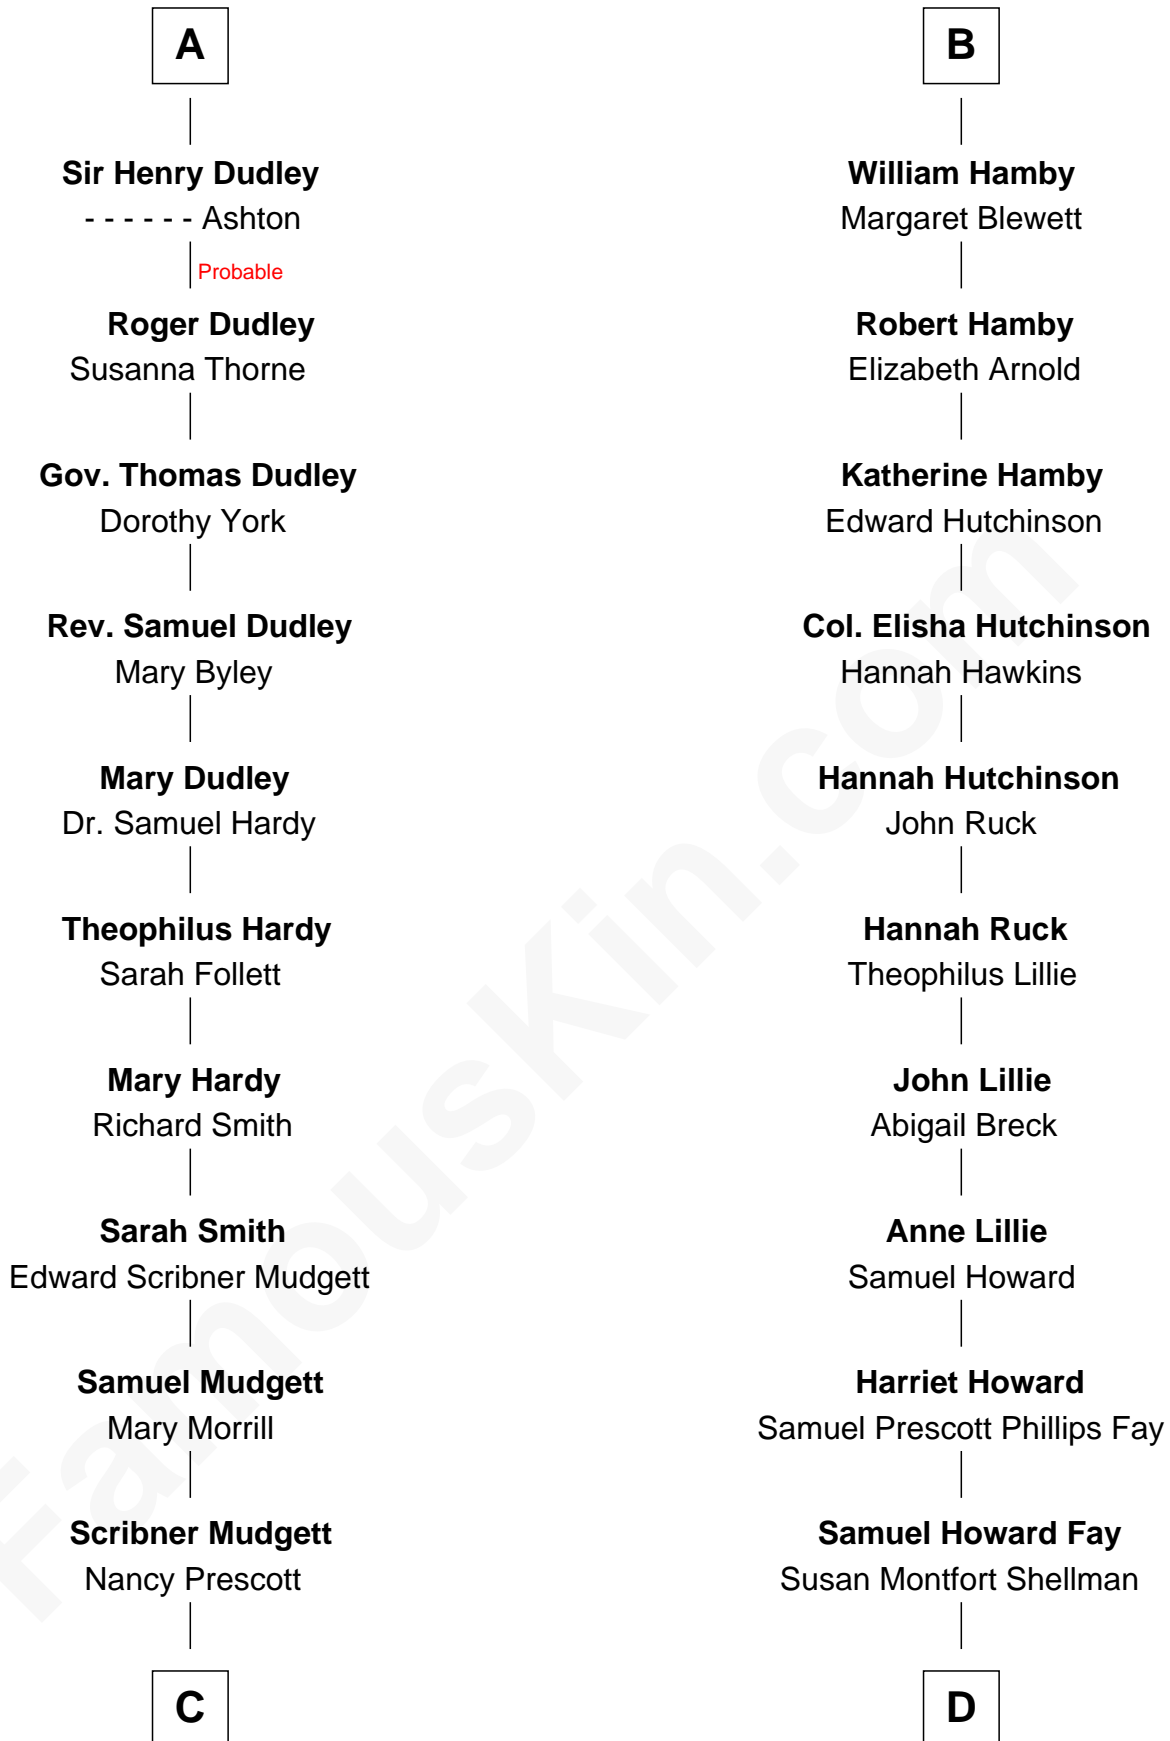

FamousKin.com Relationship Chart of

Dr. H. H. Holmes

Serial Killer aka "Devil in the White City"

18th cousin 2 times removed of

George H. W. Bush

41st U.S. President

Sir Philip le Despencer

Joan de Cobham

Richard Thimbleby

Anne Thimbleby

John Booth

Eleanor Booth

Edward Hamby

B

C

Levi Horton Mudgett

Theodate Page Price

Dr. H. H. Holmes

Serial Killer Dr. H. H. Holmes

D

Harriet Eleanor Fay

Rev. James Smith Bush

Samuel Prescott Bush

Flora Sheldon

Prescott Sheldon Bush

Dorothy Wear Walker

George H. W. Bush

41st U.S. President

FamousKin.com