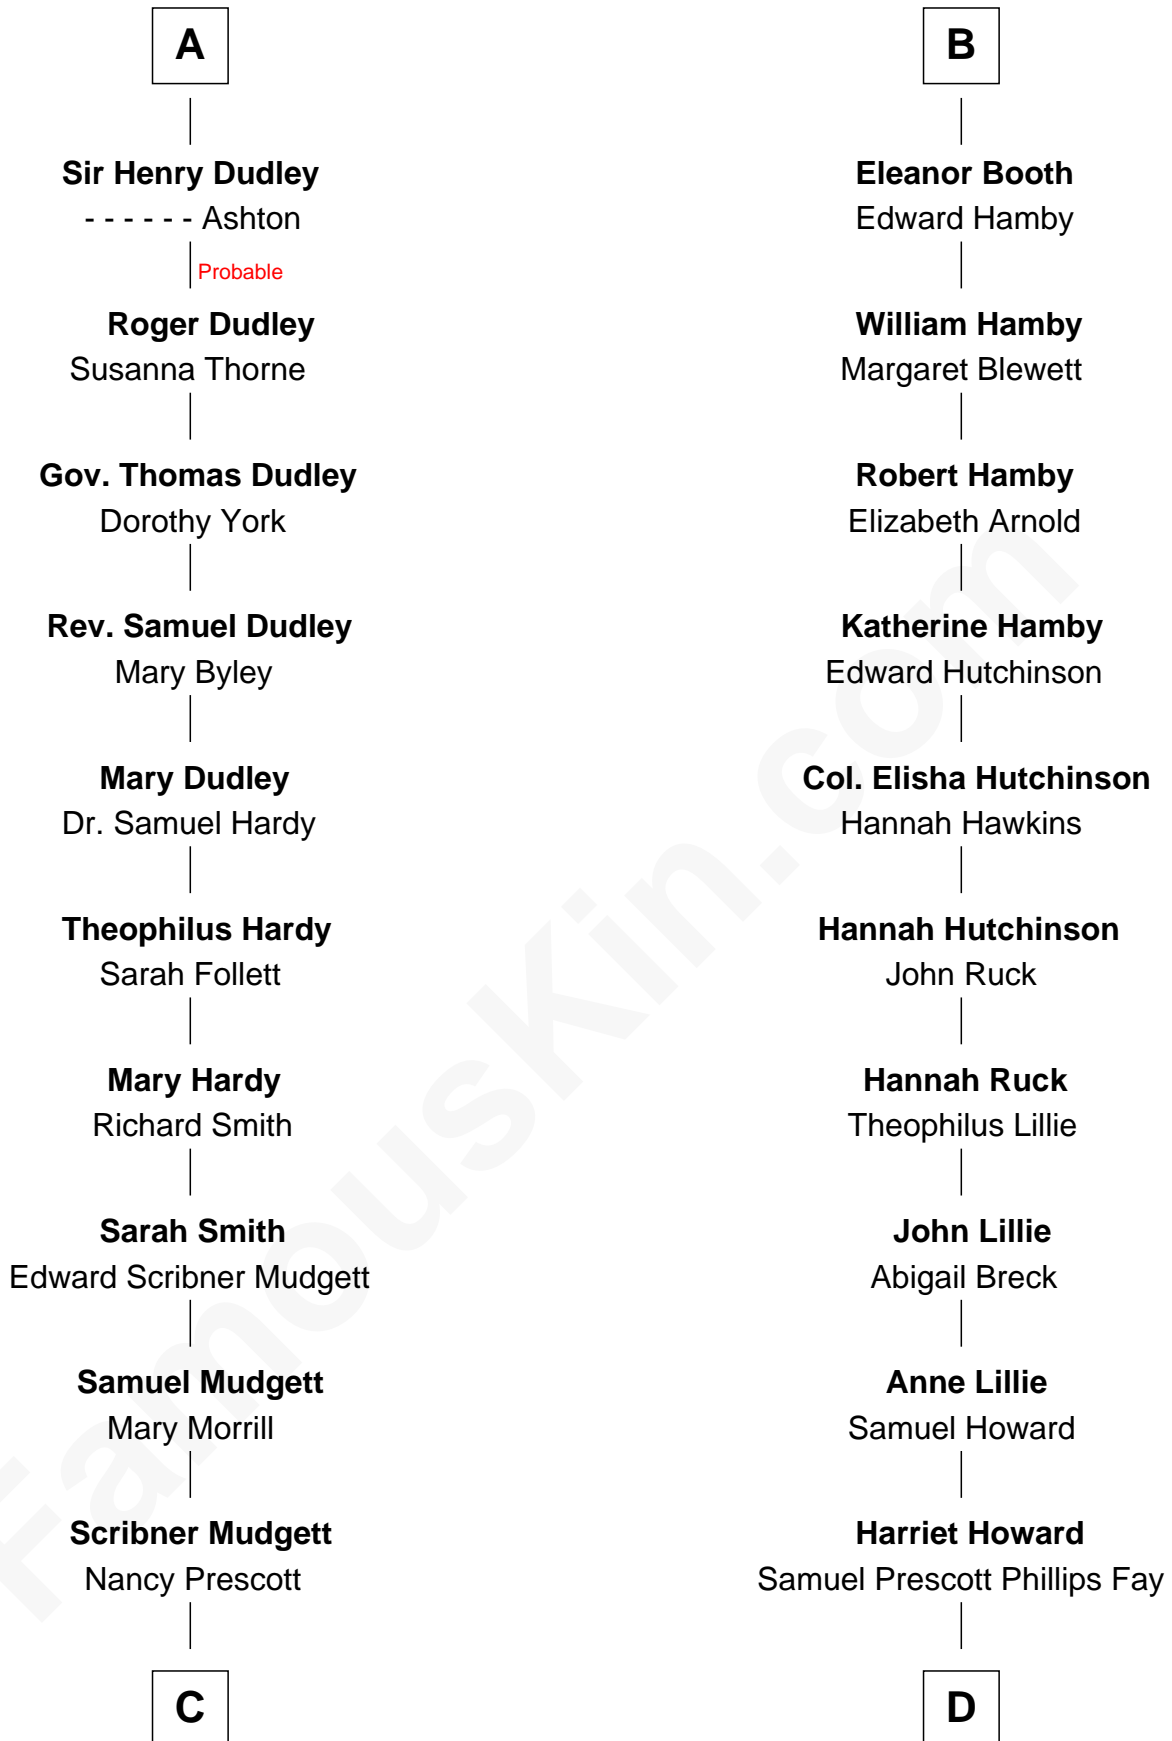

## Relationship Chart of

**Dr. H. H. Holmes**

*Serial Killer aka "Devil in the White City"*

18th cousin 3 times removed of

**George H. W. Bush**

*41st U.S. President*

**Sir William de Ros**  
Margery de Badlesmere

**William Bonville**  
Elizabeth Harington

**Margaret Freville**  
Sir Hugh Willoughby

**William Bonville**  
Katherine Neville

**Margery Willoughby**  
Sir Godfrey Hilton

**Cecily Bonville**  
Thomas Grey

**Elizabeth Hilton**  
Richard Thimbleby

**Cecily Grey**  
Sir John Sutton

**Anne Thimbleby**  
John Booth

**A**

**B**

**C**

**Levi Horton Mudgett**

Theodate Page Price

**Dr. H. H. Holmes**

*Serial Killer Dr. H. H. Holmes*

**D**

**Samuel Howard Fay**

Susan Montfort Shellman

**Harriet Eleanor Fay**

Rev. James Smith Bush

**Samuel Prescott Bush**