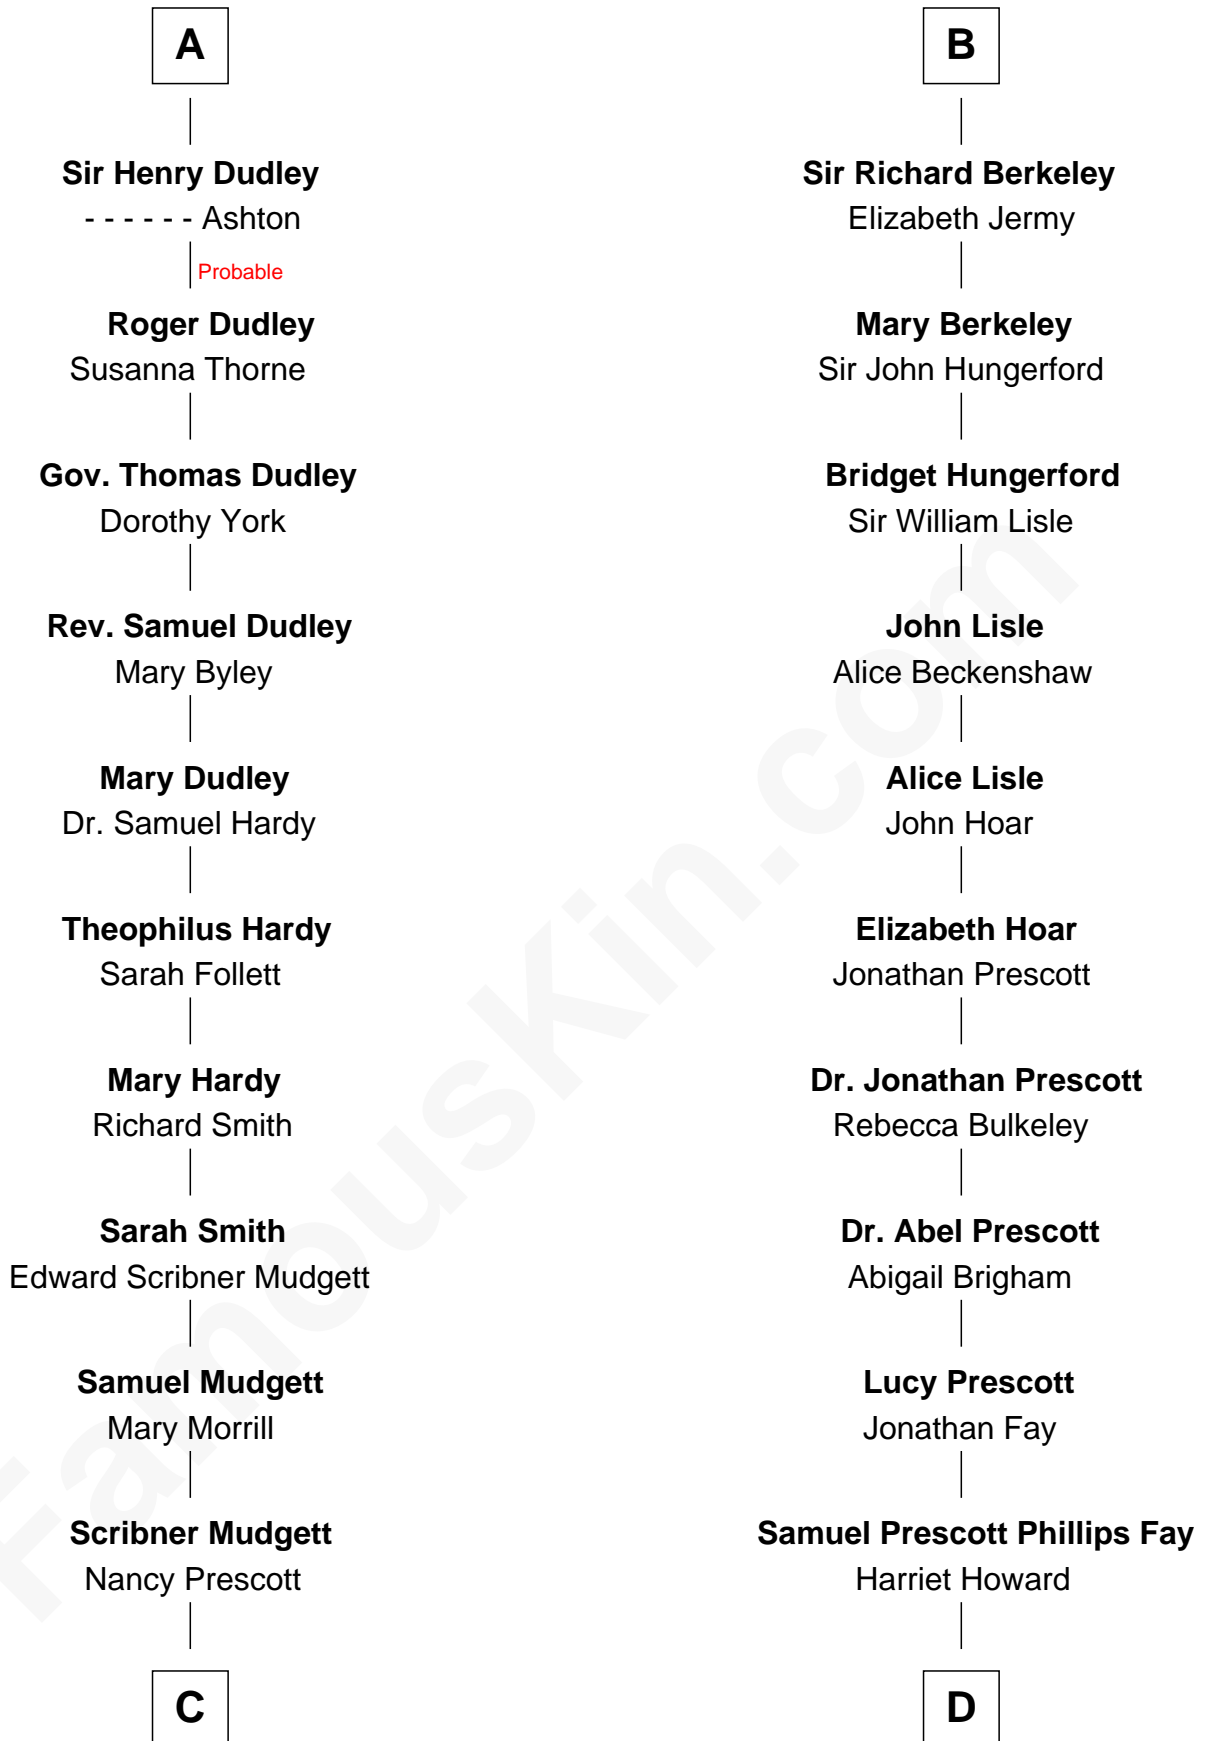

FamousKin.com Relationship Chart of

Dr. H. H. Holmes

Serial Killer aka "Devil in the White City"

18th cousin 3 times removed of

George H. W. Bush

41st U.S. President

Ralph de Stafford

with wife
Margaret de Audley

Eleanor Aylesbury

William Bonville

Katherine Neville

Anne Stafford

Sir William Berkeley

Cecily Bonville

Thomas Grey

Richard Berkeley

Elizabeth Conningsby

Cecily Grey

Sir John Sutton

Sir John Berkeley

Isabel Dennis

A

B

C

Levi Horton Mudgett

Theodate Page Price

Dr. H. H. Holmes

Serial Killer Dr. H. H. Holmes

D

Samuel Howard Fay

Susan Montfort Shellman

Harriet Eleanor Fay